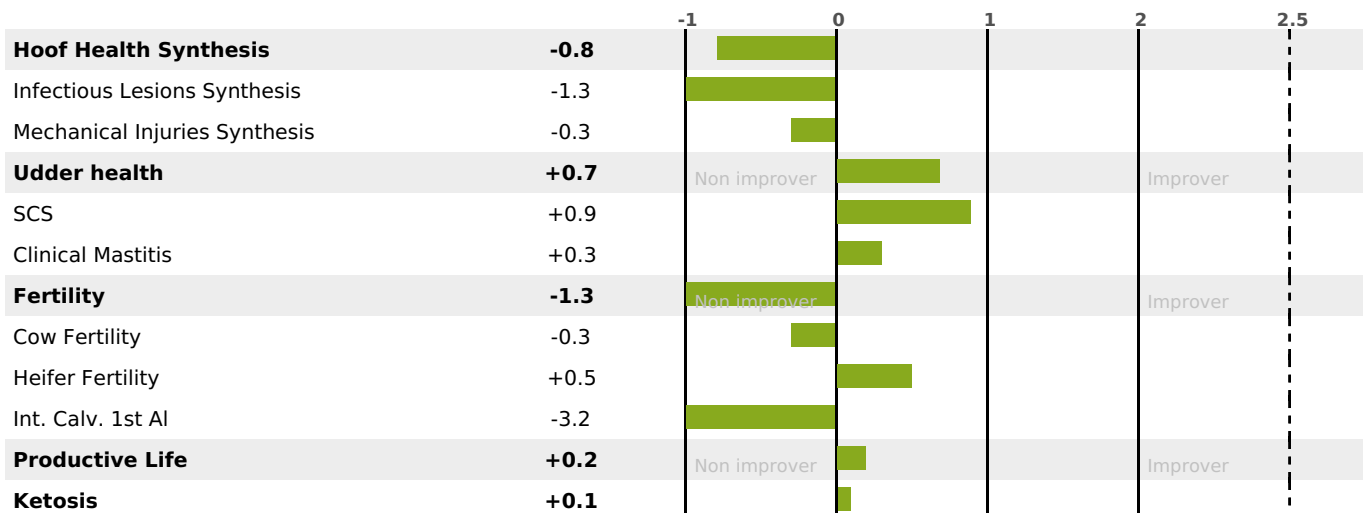

HEALTH

-0.6

NEW