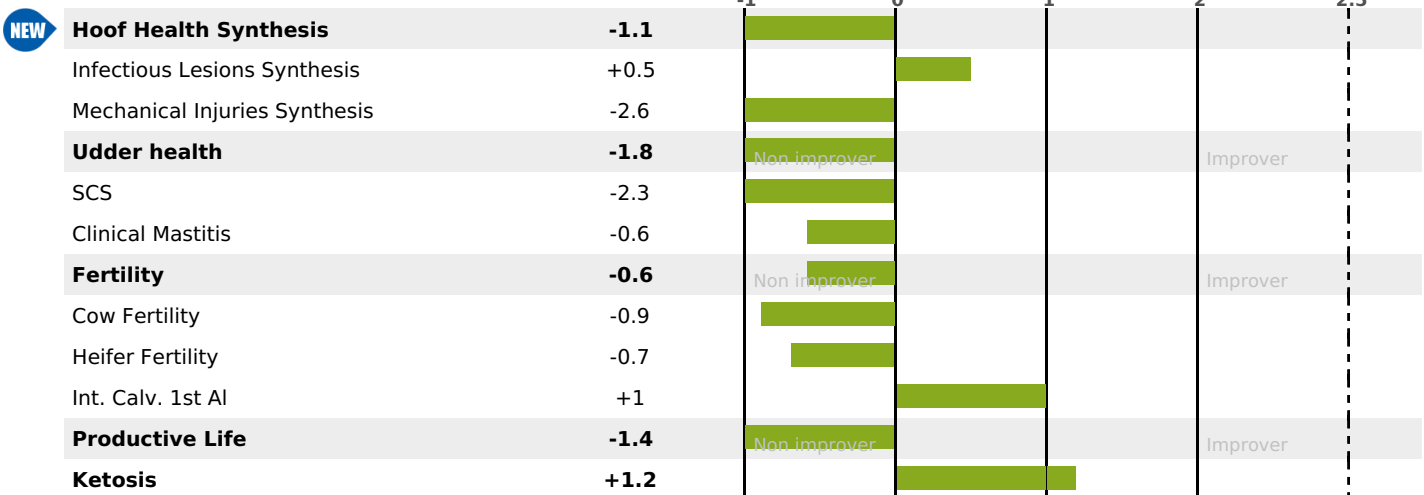

GUERANDE

ISU

VANTEY / RICOCHET / OXBOW

76

PRODUCTION

Milk Synthesis +8

847 daughter(s) - 690 Herd(s) - Rel. 95%

MILK	PROT. (KG)	FAT (KG)	PROT. (%)	FAT (%)	DIGER	K-CAS	B-CAS
+169	+13	-19	+0.11	-0.38	-0.7	AB	

FUNCTIONAL

MILCA : MIF / MTCF : MTF
MTETR : NC

CALV. EASE	D. CALV. EASE	CALF VIT	D. CALF VIT.
95	83	95	82

HEALTH