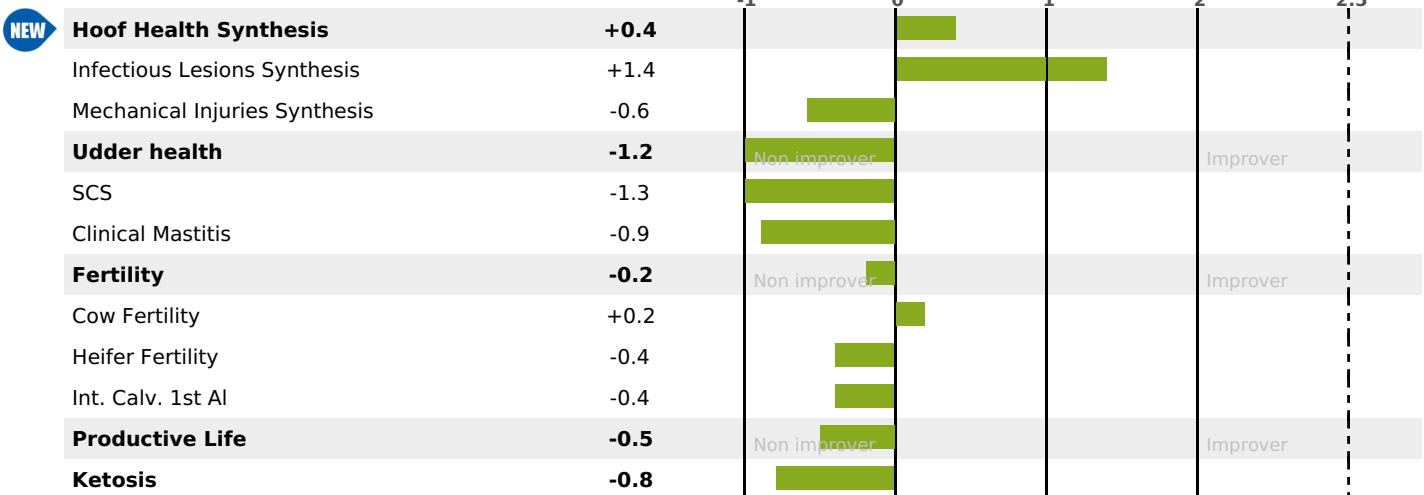

TRIOMPHE

ISU

LECUYER / GARDIAN / BOIS LEVIN

95

PRODUCTION

Milk Synthesis -1

23892 daughter(s) - 7168 Herd(s) - **Rel. 95%**

MILK	PROT. (KG)	FAT (KG)	PROT. (%)	FAT (%)	DIGER	K-CAS	B-CAS
+303	0	+3	-0.14	-0.13	0.3	AA	A1A1

FUNCTIONAL

MILCA : MIF / MTCP : MTC
MTETR : NC

CALV. EASE	D. CALV. EASE	CALF VIT	D. CALF VIT.
92	93	90	94

HEALTH