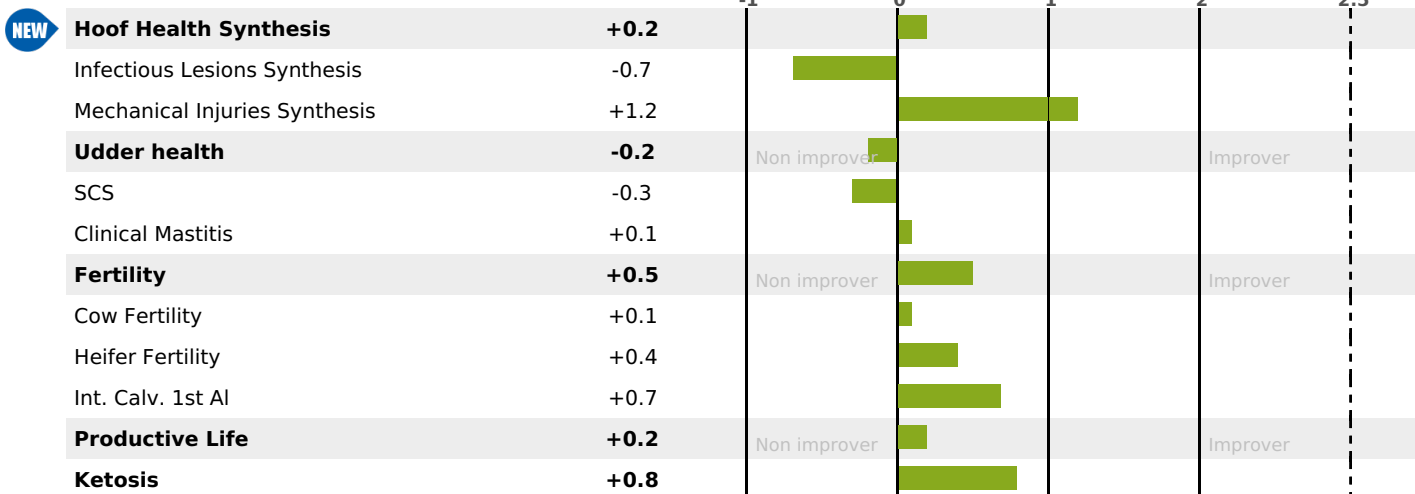

JEREMIAH

ISU

HYPER / ELASTAR / SIR

133

AVAILABLE

SOLIDS

GRAZING

PRODUCTION

Milk Synthesis **+31**

2547 daughter(s) - 1742 Herd(s) - **Rel. 95%**

MILK	PROT. (KG)	FAT (KG)	PROT. (%)	FAT (%)	DIGER	K-CAS	B-CAS
+513	+23	+33	+0.09	+0.18	0.6	AB	A1A2

FUNCTIONAL

MILCA : MIF / MTCP : MTF
MTETR : NC

CALV. EASE	D. CALV. EASE	CALF VIT	D. CALF VIT.
95	89	95	95

HEALTH