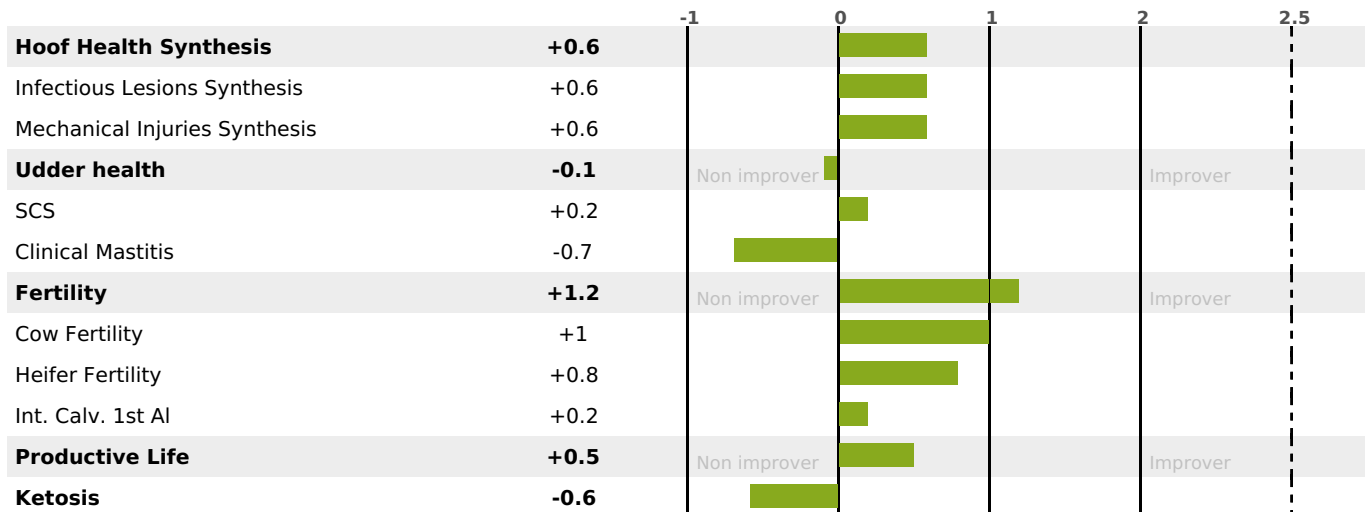

PRODUCTION

Milk Synthesis **+53**

11 daughter(s) - 9 Herd(s) - **Rel. 79%**

MILK	PROT. (KG)	FAT (KG)	PROT. (%)	FAT (%)	DIGER	K-CAS	B-CAS
+1006	+44	+42	+0.15	+0.02	-0.1	BB	A2A2

FUNCTIONAL

MILCA : MIF / MTCP : MTF

MTETR : MTRF

CALV. EASE	D. CALV. EASE	CALF VIT	D. CALF VIT.
95	95	95	95

HEALTH

NEW

20 daughter(s) - 19 Herd(s) - **Reliability 70**

FR 4242900228 - N° 96022
 BREEDER : GAEC SPERKA-BESANCON
 DAM : NEWYEAR
 3-305 10806KG 40,3 33,9