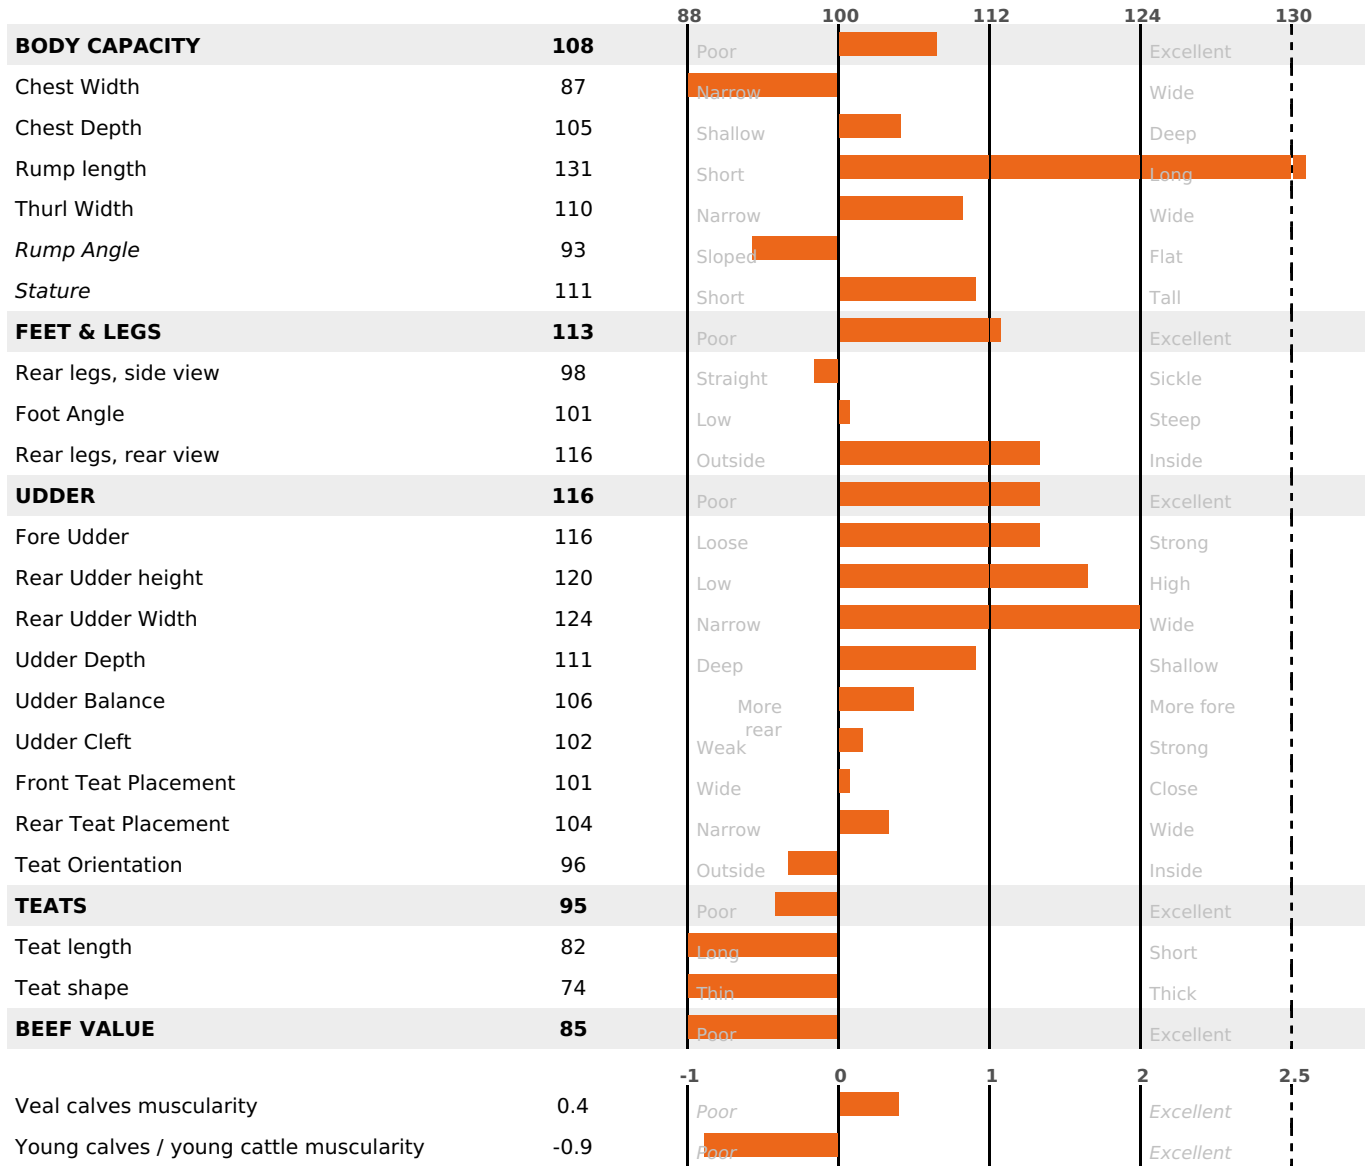

PRODUCTION

Milk Synthesis **+53**

11 daughter(s) - 9 Herd(s) - **Rel. 79%**

MILK	PROT. (KG)	FAT (KG)	PROT. (%)	FAT (%)	DIGER	K-CAS	B-CAS
+1006	+44	+42	+0.15	+0.02	-0.1	BB	A2A2

FUNCTIONAL

MILCA : MIF / MTCP : MTF

MTETR : MTRF

CALV. EASE	D. CALV. EASE	CALF VIT	D. CALF VIT.
95	95	95	95

HEALTH

NEW

20 daughter(s) - 19 Herd(s) - **Reliability 70**

FR 4242900228 - N° 96022
 BREEDER : GAEC SPERKA-BESANCON
 DAM : NEWYEAR
 3-305 10806KG 40,3 33,9