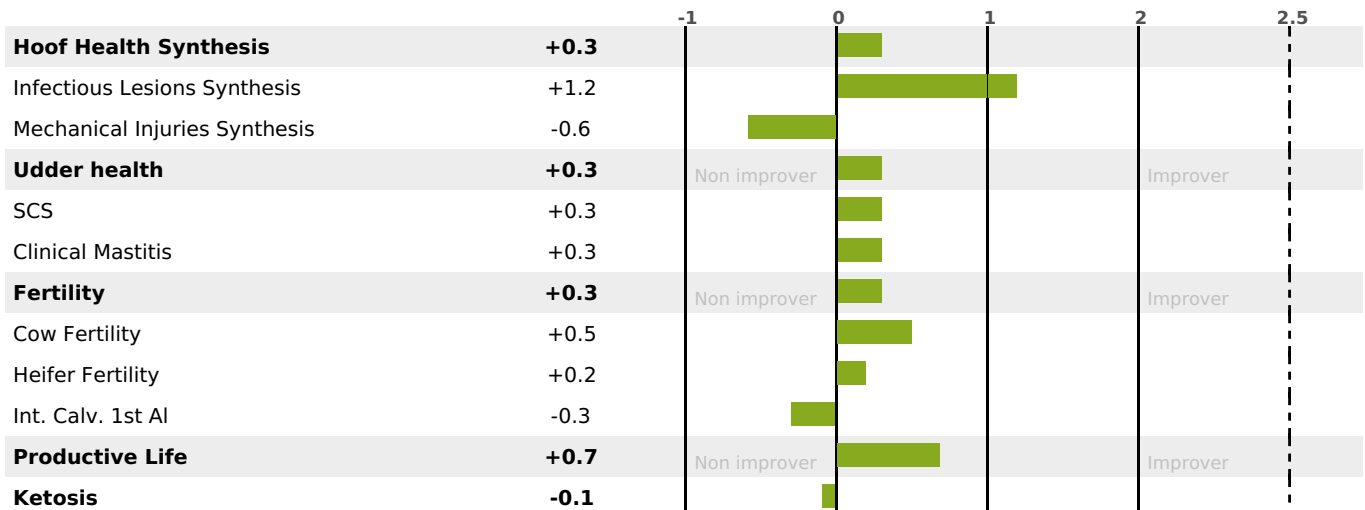

PECORINO

ISU

MORTIMER / IMPEC / TIPOLI

150

AVAILABLE

HEALTH

GRAZING

PRODUCTION

Milk Synthesis **+57**

15 daughter(s) - 15 Herd(s) - **Rel. 80%**

MILK	PROT. (KG)	FAT (KG)	PROT. (%)	FAT (%)	DIGER	K-CAS	B-CAS
+1275	+48	+49	+0.07	-0.05	0.6	BB	A2A2

FUNCTIONAL

MILCA : MIF / MTCP : MTF

MTETR : MTRF

CALV. EASE	D. CALV. EASE	CALF VIT	D. CALF VIT.
95	95	95	95

HEALTH

NEW