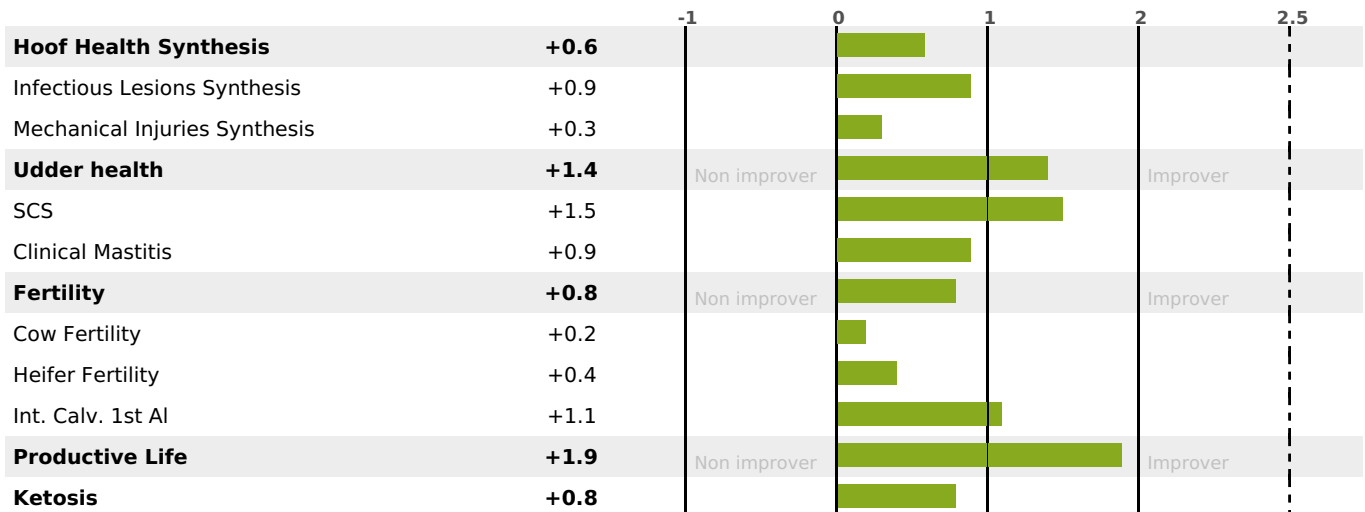

GRAZING

PRODUCTION

Milk Synthesis **+35**

daughter(s) - Herd(s) - **Rel. 71%**

MILK	PROT. (KG)	FAT (KG)	PROT. (%)	FAT (%)	DIGER	K-CAS	B-CAS
+213	+23	+38	+0.26	+0.45	-1.2	AB	A1A2

FUNCTIONAL

MILCA : MIF / MTCP : MTF

MTETR : MTRF

CALV. EASE	D. CALV. EASE	CALF VIT	D. CALF VIT.
95	95	95	95

HEALTH

NEW

daughter(s) - Herd(s) - **Reliability 62**

FR 2542744947 - N° A0906
 BREEDER : GAEC ELEVAGE MOREL
 DAM : PRUNE
 2-305 7409KG 38,1 34,5