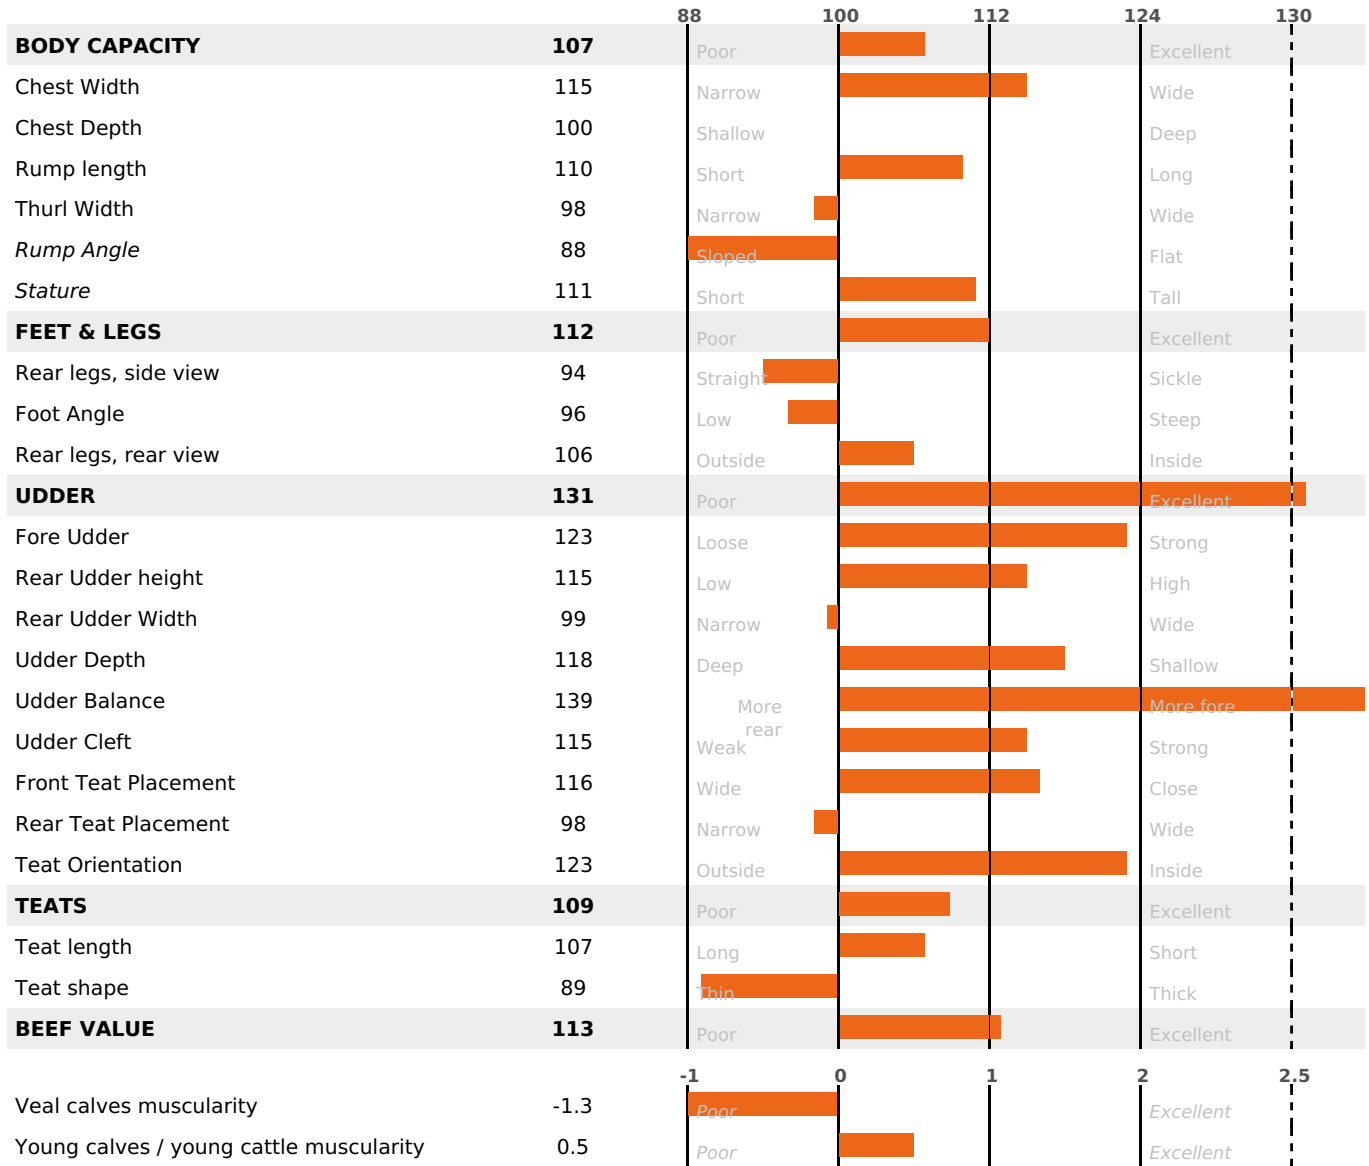

GRAZING

PRODUCTION

Milk Synthesis **+35**

daughter(s) - Herd(s) - **Rel. 71%**

MILK	PROT. (KG)	FAT (KG)	PROT. (%)	FAT (%)	DIGER	K-CAS	B-CAS
+213	+23	+38	+0.26	+0.45	-1.2	AB	A1A2

FUNCTIONAL

MILCA : MIF / MTCP : MTF

MTETR : MTRF

CALV. EASE	D. CALV. EASE	CALF VIT	D. CALF VIT.
95	95	95	95

HEALTH

NEW

daughter(s) - Herd(s) - **Reliability 62**

FR 2542744947 - N° A0906
 BREEDER : GAEC ELEVAGE MOREL
 DAM : PRUNE
 2-305 7409KG 38,1 34,5