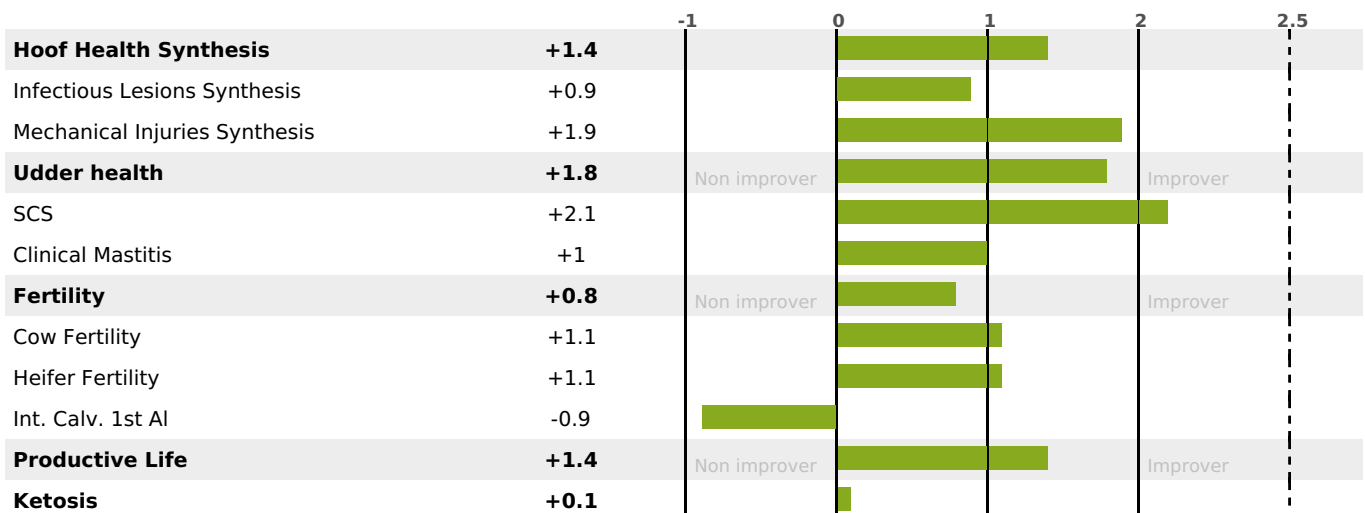

SAVINO

ISU

PARAGUAY / MITSOUKO / ILLUSION

175

AVAILABLE

SOLIDS

POWERFULL

HEALTH

GRAZING

PRODUCTION

Milk Synthesis **+54**

daughter(s) - Herd(s) - **Rel. 71%**

MILK	PROT. (KG)	FAT (KG)	PROT. (%)	FAT (%)	DIGER	K-CAS	B-CAS
+999	+43	+49	+0.15	+0.13	-0.2	BB	A2A2

FUNCTIONAL

MILCA : MIF / MTCP : MTF
MTETR : MTRF

CALV. EASE	D. CALV. EASE	CALF VIT	D. CALF VIT.
95	95	95	95

HEALTH

NEW