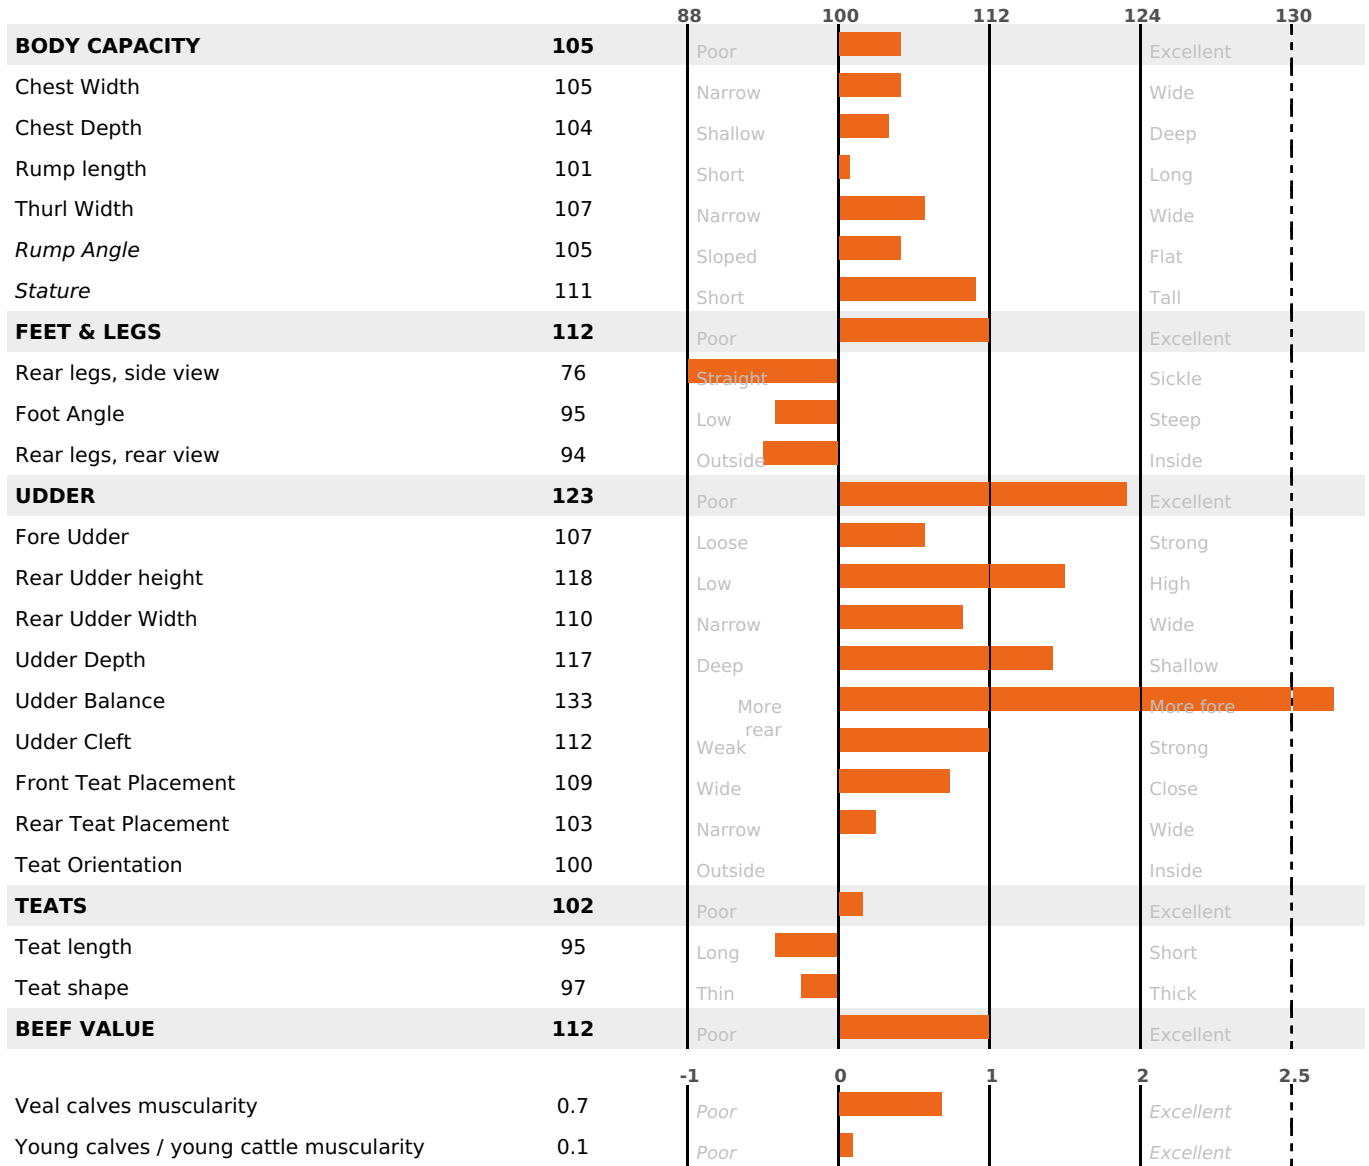

GRAZING

PRODUCTION

Milk Synthesis **+64**

daughter(s) - Herd(s) - **Rel. 75%**

MILK	PROT. (KG)	FAT (KG)	PROT. (%)	FAT (%)	DIGER	K-CAS	B-CAS
+834	+51	+49	+0.37	+0.26	-2	BB	A2A2

FUNCTIONAL

MILCA : MIF / MTCP : MTF

MTETR : MTRF

CALV. EASE	D. CALV. EASE	CALF VIT	D. CALF VIT.
95	95	95	95

HEALTH

NEW

daughter(s) - Herd(s) - **Reliability 64**

FR 2550182661 - N° A0908
 BREEDER : GAEC DES MILLE FLEURS
 DAM : PRE REVER
 2-305 8560KG 38,6 34,0