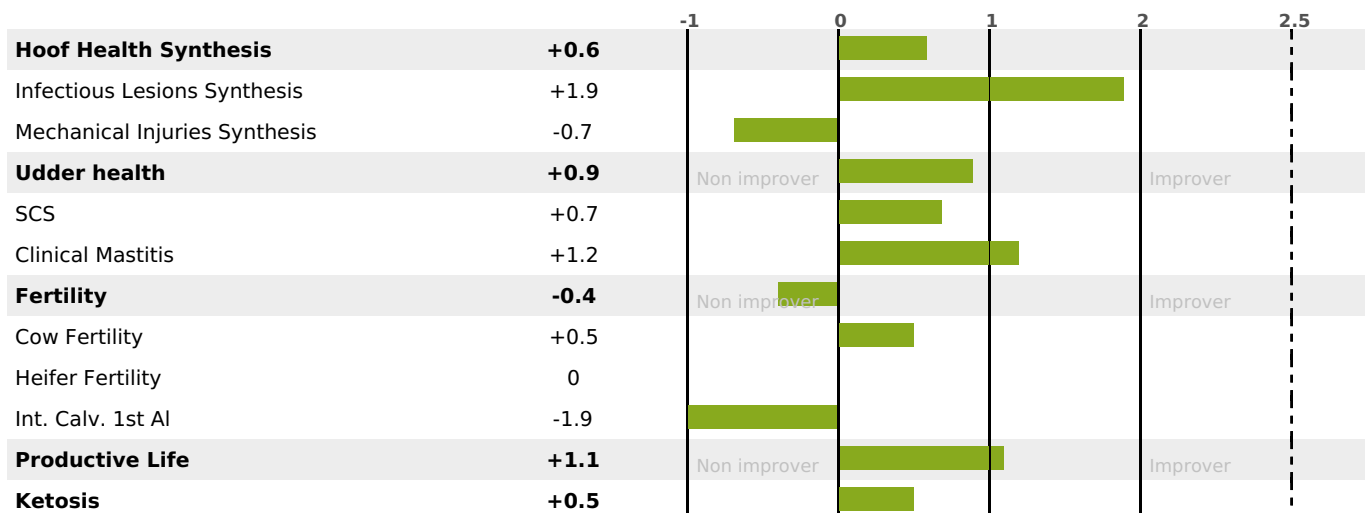

GRAZING

PRODUCTION

Milk Synthesis **+64**

daughter(s) - Herd(s) - **Rel. 75%**

MILK	PROT. (KG)	FAT (KG)	PROT. (%)	FAT (%)	DIGER	K-CAS	B-CAS
+834	+51	+49	+0.37	+0.26	-2	BB	A2A2

FUNCTIONAL

MILCA : MIF / MTCP : MTF

MTETR : MTRF

CALV. EASE	D. CALV. EASE	CALF VIT	D. CALF VIT.
95	95	95	95

HEALTH

NEW

daughter(s) - Herd(s) - **Reliability 64**

FR 2550182661 - N° A0908
 BREEDER : GAEC DES MILLE FLEURS
 DAM : PRE REVER
 2-305 8560KG 38,6 34,0