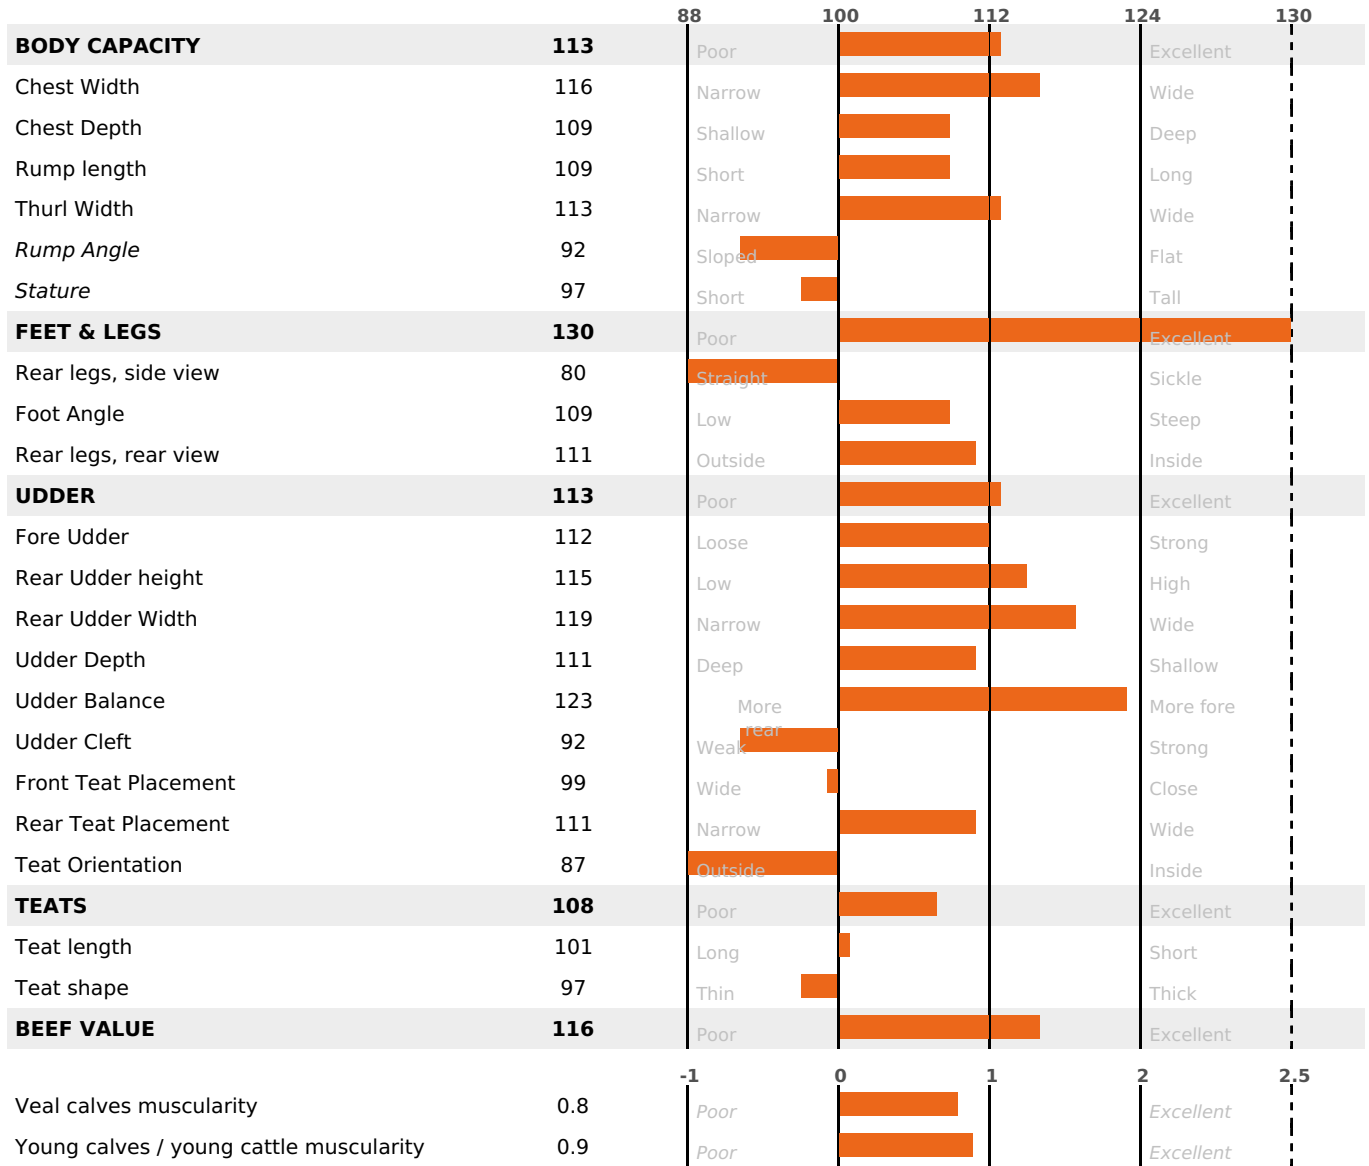

GRAZING

PRODUCTION

Milk Synthesis **+37**

daughter(s) - Herd(s) - **Rel. 71%**

MILK	PROT. (KG)	FAT (KG)	PROT. (%)	FAT (%)	DIGER	K-CAS	B-CAS
+737	+30	+32	+0.11	+0.03	-0.6	AA	A1A2

FUNCTIONAL

MILCA : MIF / MTCP : MTF
MTETR : MTRF

CALV. EASE	D. CALV. EASE	CALF VIT	D. CALF VIT.
84	95	95	95

HEALTH

daughter(s) - Herd(s) - **Reliability 60**

FR 2544912749 - N° A1427
 BREEDER : GAEC BONNET
 DAM : PASTELLE
 1-305 5674KG 38,5 35,3