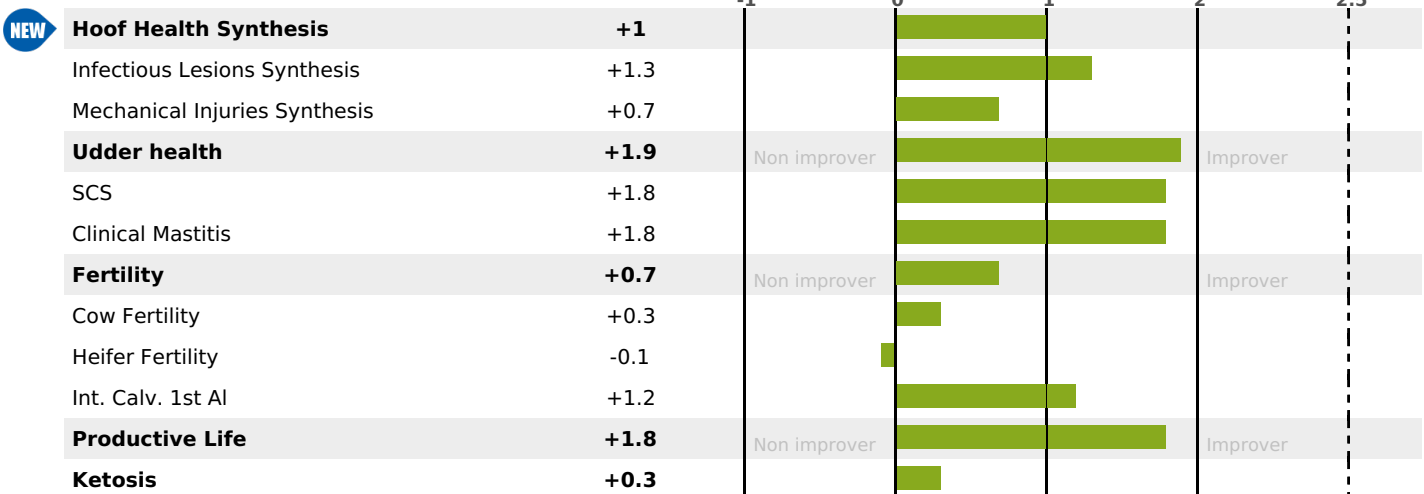

TENEDALE

ISU

PARRAIN / MORTIMER / INGENIO

170

AVAILABLE

SOLIDS

POWERFULL

HEALTH

GRAZING

PRODUCTION

Milk Synthesis **+37**

daughter(s) - Herd(s) - **Rel. 71%**

MILK	PROT. (KG)	FAT (KG)	PROT. (%)	FAT (%)	DIGER	K-CAS	B-CAS
+737	+30	+32	+0.11	+0.03	-0.6	AA	A1A2

FUNCTIONAL

MILCA : MIF / MTCP : MTF
MTETR : MTRF

CALV. EASE	D. CALV. EASE	CALF VIT	D. CALF VIT.
84	95	95	95

HEALTH