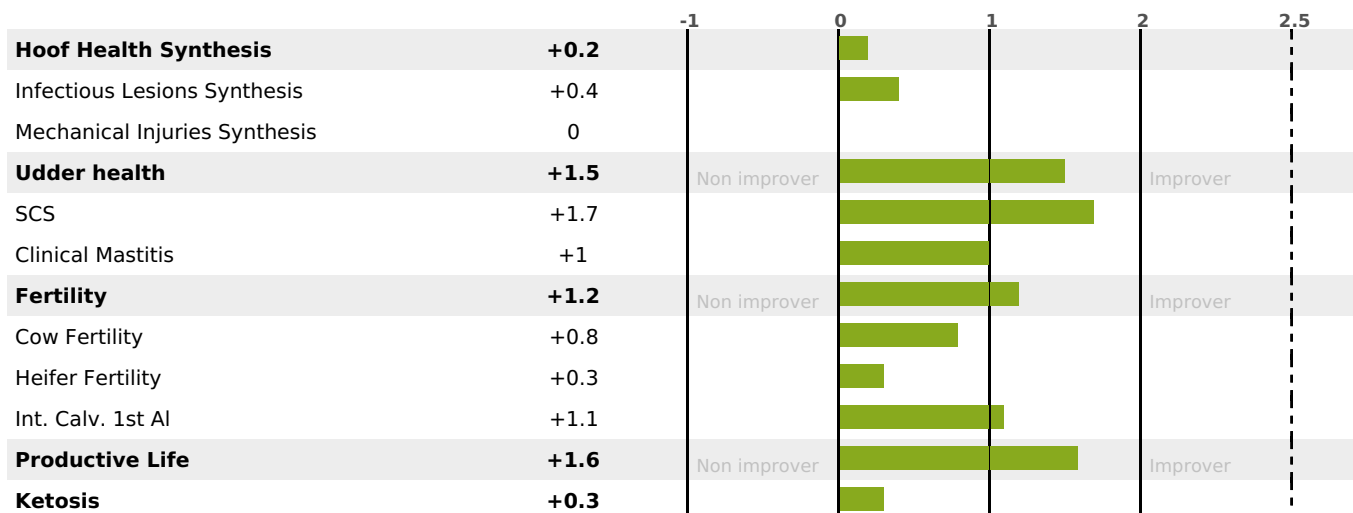

TUVALU

ISU

PETERPAN / MINNESOTA / JUOFOREZ

172

AVAILABLE

SOLIDS

POWERFULL

HEALTH

GRAZING

PRODUCTION

Milk Synthesis **+53**

daughter(s) - Herd(s) - **Rel. 71%**

MILK	PROT. (KG)	FAT (KG)	PROT. (%)	FAT (%)	DIGER	K-CAS	B-CAS
+884	+44	+36	+0.24	+0.03	-2	BB	A2A2

FUNCTIONAL

MILCA : MIF / MTCP : MTF

MTETR : MTRF

CALV. EASE	D. CALV. EASE	CALF VIT	D. CALF VIT.
95	95	95	95

HEALTH

NEW