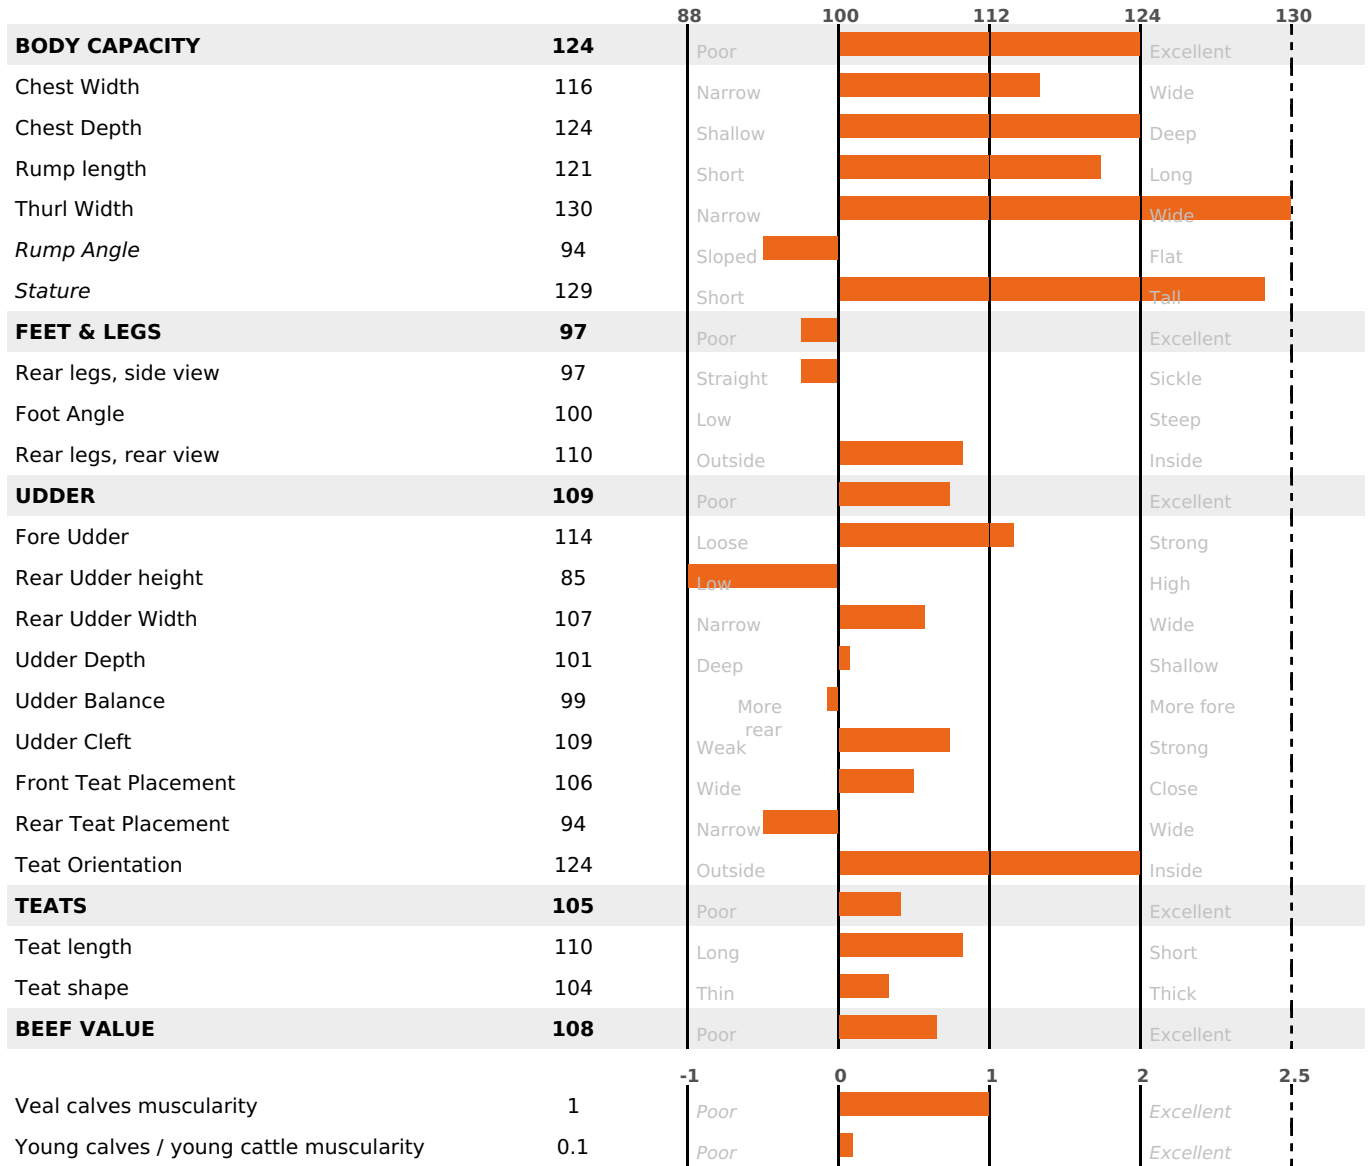

ROBY

ISU

OLFI / LANGEVIN / ELASTAR

161

AVAILABLE

POWERFULL

PRODUCTION

Milk Synthesis **+54**

daughter(s) - Herd(s) - **Rel. 72%**

MILK	PROT. (KG)	FAT (KG)	PROT. (%)	FAT (%)	DIGER	K-CAS	B-CAS
+1643	+44	+62	-0.14	-0.03	0.2	AB	A1A2

FUNCTIONAL

MILCA : MIC / MTCP : MTF
MTETR : MTRF

CALV. EASE	D. CALV. EASE	CALF VIT	D. CALF VIT.
95	95	95	95

HEALTH

daughter(s) - Herd(s) - **Reliability 58**

FR 7120240598 - N° 97696
 BREEDER : GAEC DU GRANDCHAMP
 DAM : OUCHKA
 3-292 7965KG 40,7 35,0