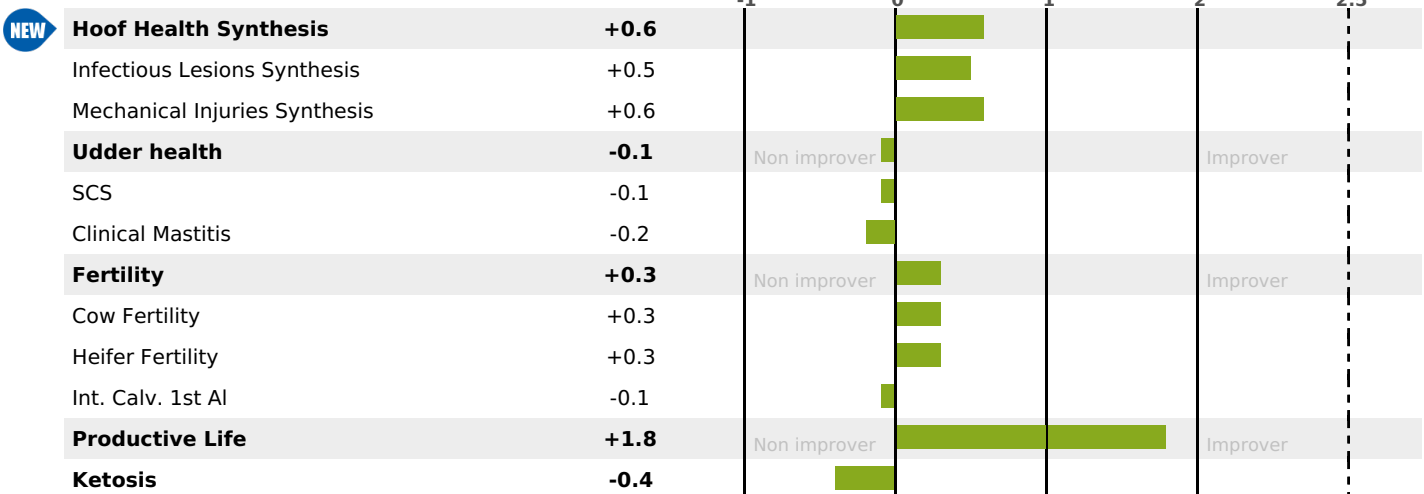

daughter(s) - Herd(s) - **Rel. 72%**

MILK	PROT. (KG)	FAT (KG)	PROT. (%)	FAT (%)	DIGER	K-CAS	B-CAS
+1643	+44	+62	-0.14	-0.03	0.2	AB	A1A2

FUNCTIONAL

MILCA : MIC / MTCP : MTF
MTETR : MTRF

CALV. EASE	D. CALV. EASE	CALF VIT	D. CALF VIT.
95	95	95	95

HEALTH

daughter(s) - Herd(s) - **Reliability 58**

FR 7120240598 - N° 97696
 BREEDER : GAEC DU GRANDCHAMP
 DAM : OUCHKA
 3-292 7965KG 40,7 35,0