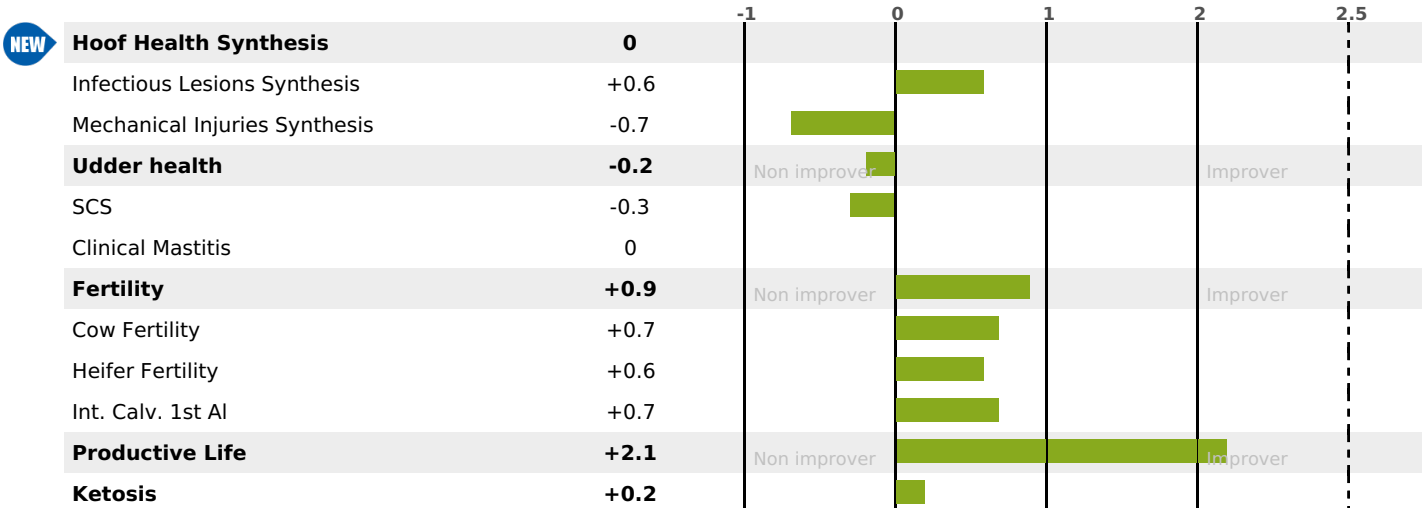

PRODUCTION

Milk Synthesis **+56**

daughter(s) - Herd(s) - **Rel. 76%**

MILK	PROT. (KG)	FAT (KG)	PROT. (%)	FAT (%)	DIGER	K-CAS	B-CAS
+1342	+46	+54	+0.04	+0.01	-0.3	BB	A2A2

FUNCTIONAL

MILCA : MIF / MTCP : MTF
MTETR : MTRF

CALV. EASE	D. CALV. EASE	CALF VIT	D. CALF VIT.
95	95	95	95

HEALTH

daughter(s) - Herd(s) - **Reliability 66**

FR 8844343151 - N° A0915

BREEDER : GAEC BABE

DAM : OMBRETTE

2-305 11510KG 38,3 32,6