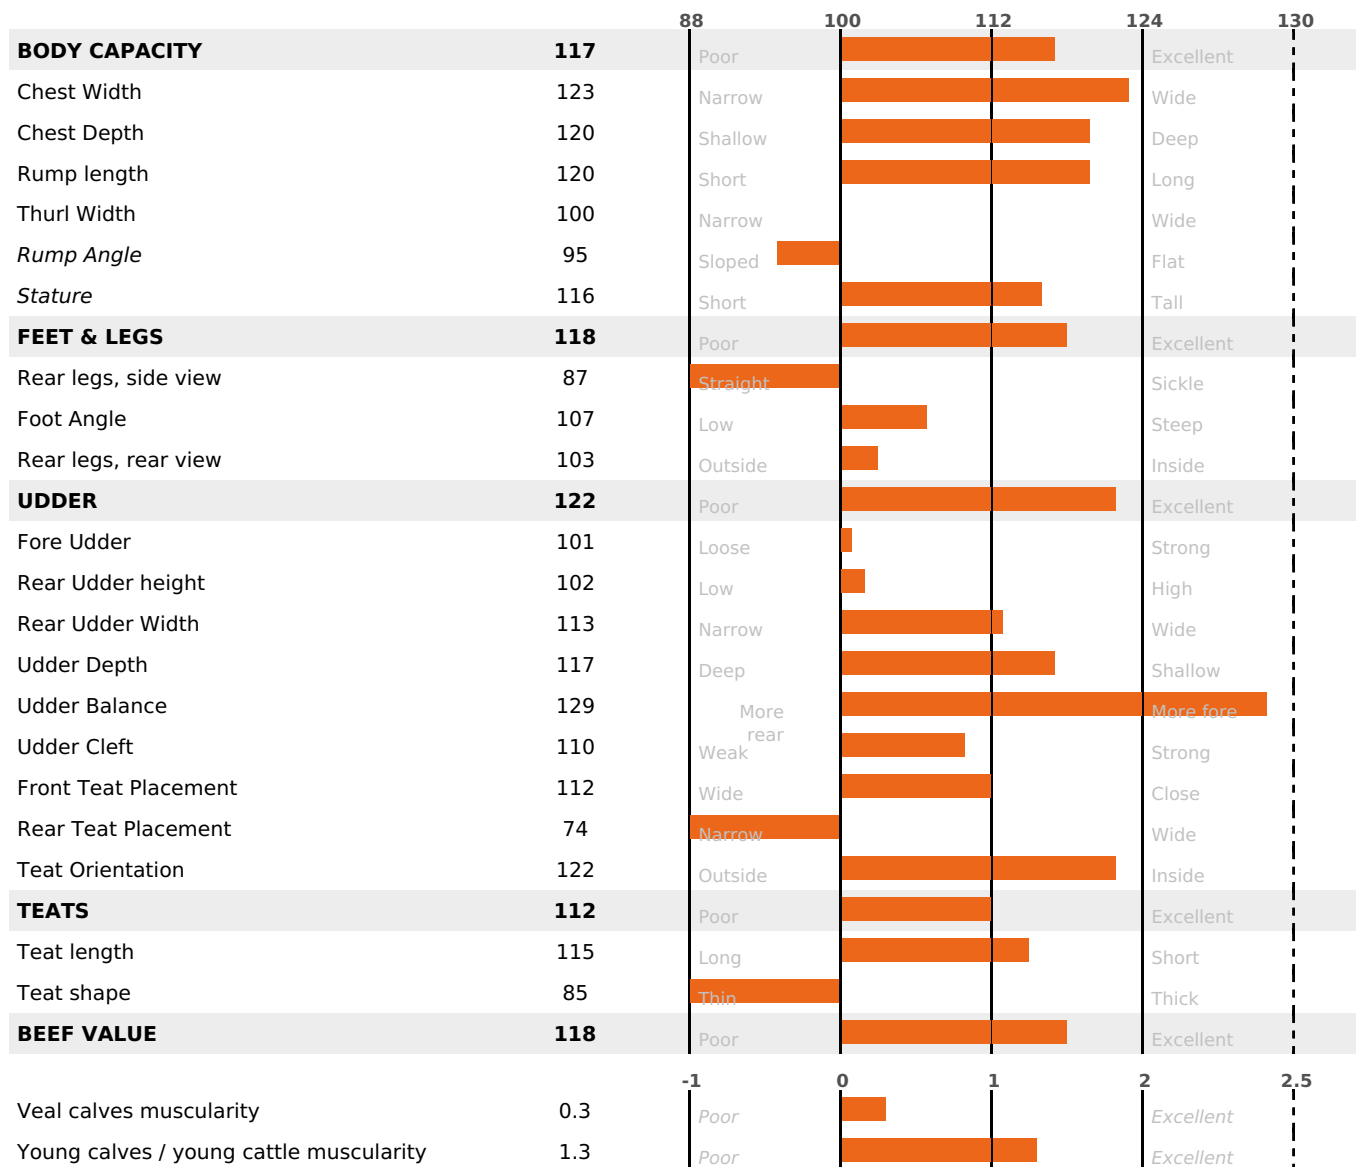

PRODUCTION

Milk Synthesis **+56**

daughter(s) - Herd(s) - **Rel. 76%**

MILK	PROT. (KG)	FAT (KG)	PROT. (%)	FAT (%)	DIGER	K-CAS	B-CAS
+1342	+46	+54	+0.04	+0.01	-0.3	BB	A2A2

FUNCTIONAL

MILCA : MIF / MTCP : MTF
MTETR : MTRF

CALV. EASE	D. CALV. EASE	CALF VIT	D. CALF VIT.
95	95	95	95

HEALTH

daughter(s) - Herd(s) - **Reliability 66**

FR 8844343151 - N° A0915

BREEDER : GAEC BABE

DAM : OMBRETTE

2-305 11510KG 38,3 32,6