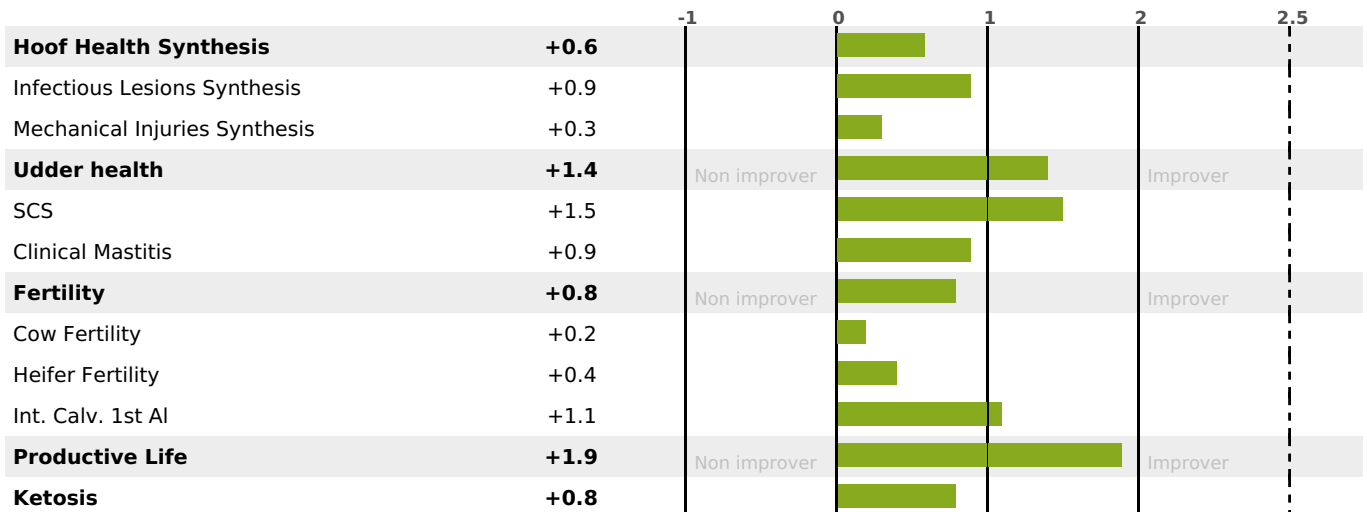

GRAZING

PRODUCTION

Milk Synthesis **+35**

daughter(s) - Herd(s) - **Rel. 71%**

MILK	PROT. (KG)	FAT (KG)	PROT. (%)	FAT (%)	DIGER	K-CAS	B-CAS
+213	+23	+38	+0.26	+0.45	-1.2	AB	A1A2

FUNCTIONAL

MILCA : MIF / MTCP : MTF

MTETR : MTRF

CALV. EASE	D. CALV. EASE	CALF VIT	D. CALF VIT.
95	95	95	95

HEALTH

NEW

daughter(s) - Herd(s) - **Reliability 62**

FR 2542744947 - N° A0906
 BREEDER : GAEC ELEVAGE MOREL
 DAM : PRUNE
 2-305 7409KG 38,1 34,5