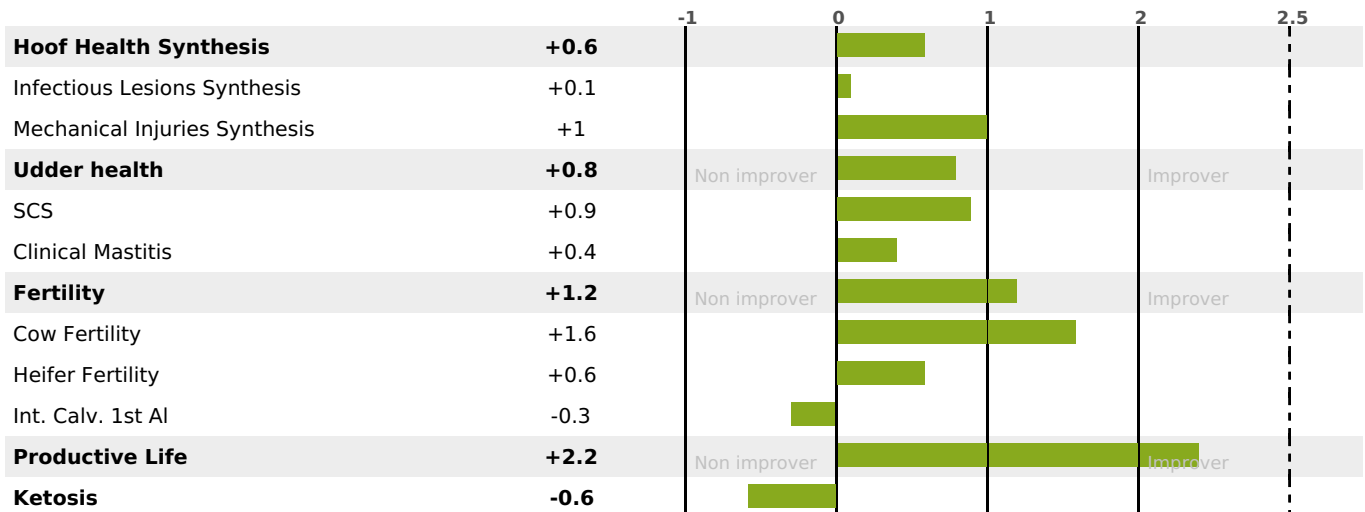

PRODUCTION

Milk Synthesis **+38**

daughter(s) - Herd(s) - **Rel. 76%**

MILK	PROT. (KG)	FAT (KG)	PROT. (%)	FAT (%)	DIGER	K-CAS	B-CAS
+751	+32	+31	+0.1	-0.01	-0.4	AA	A1A2

FUNCTIONAL

MILCA : MIF / MTCP : MTF

MTETR : MTRF

CALV. EASE	D. CALV. EASE	CALF VIT	D. CALF VIT.
95	95	95	95

HEALTH

NEW

daughter(s) - Herd(s) - **Reliability 65**

FR 2541427078 - N° A0904
 BREEDER : GAEC DU CHAMP DU MOULIN
 DAM : PERLE
 1-305 7236KG 33,3 37,0