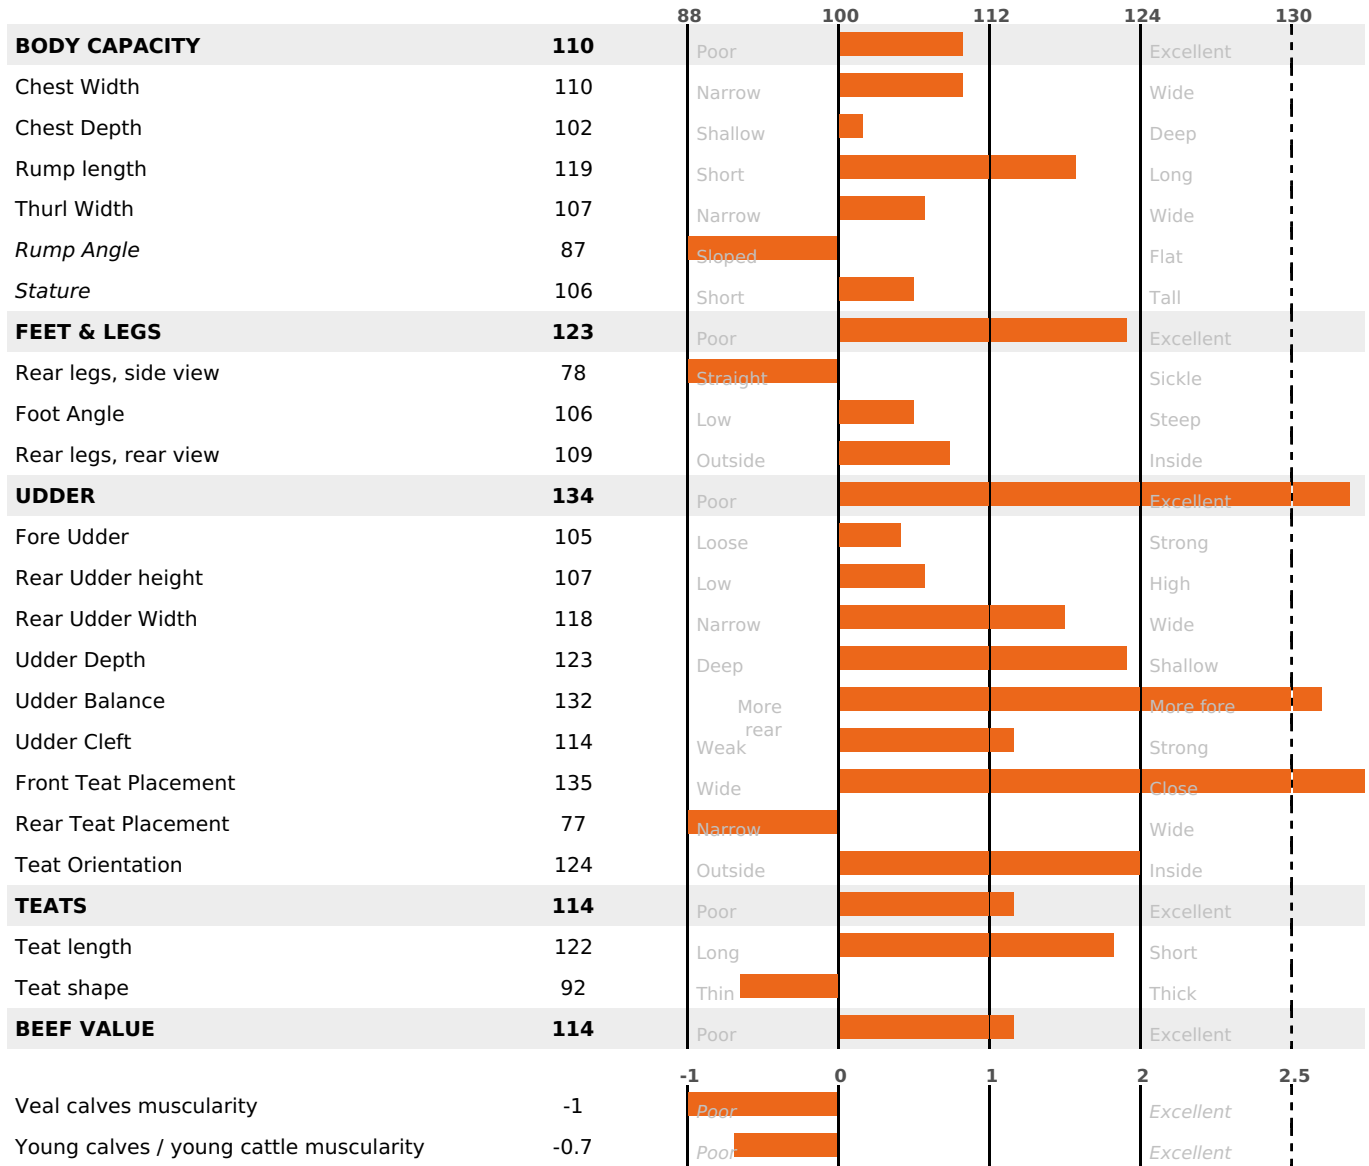

PRODUCTION

Milk Synthesis **+38**

daughter(s) - Herd(s) - **Rel. 76%**

MILK	PROT. (KG)	FAT (KG)	PROT. (%)	FAT (%)	DIGER	K-CAS	B-CAS
+751	+32	+31	+0.1	-0.01	-0.4	AA	A1A2

FUNCTIONAL

MILCA : MIF / MTCP : MTF

MTETR : MTRF

CALV. EASE	D. CALV. EASE	CALF VIT	D. CALF VIT.
95	95	95	95

HEALTH

NEW

daughter(s) - Herd(s) - **Reliability 65**

FR 2541427078 - N° A0904
 BREEDER : GAEC DU CHAMP DU MOULIN
 DAM : PERLE
 1-305 7236KG 33,3 37,0