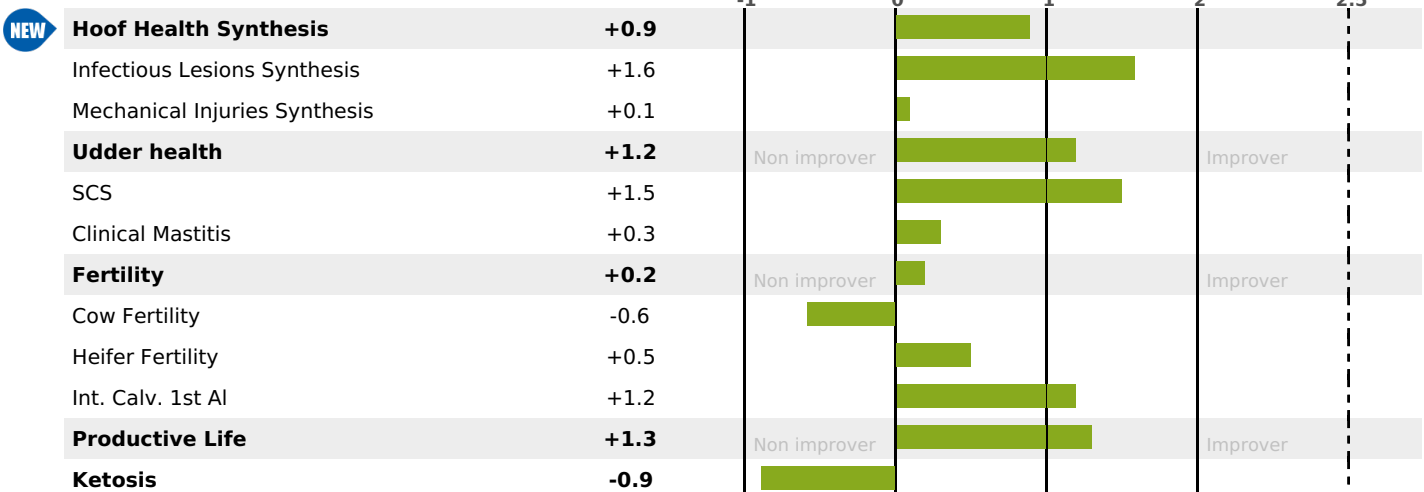

SEVENANS

ISU

PIAGGIO / NANISS / FUZZY

160

AVAILABLE

SOLIDS

POWERFULL

HEALTH

GRAZING

PRODUCTION

Milk Synthesis **+43**

daughter(s) - Herd(s) - **Rel. 75%**

MILK	PROT. (KG)	FAT (KG)	PROT. (%)	FAT (%)	DIGER	K-CAS	B-CAS
+607	+34	+35	+0.21	+0.19	-1.3	BB	A2A2

FUNCTIONAL

MILCA : MIF / MTCP : MTF
MTETR : MTRF

CALV. EASE	D. CALV. EASE	CALF VIT	D. CALF VIT.
95	95	95	95

HEALTH