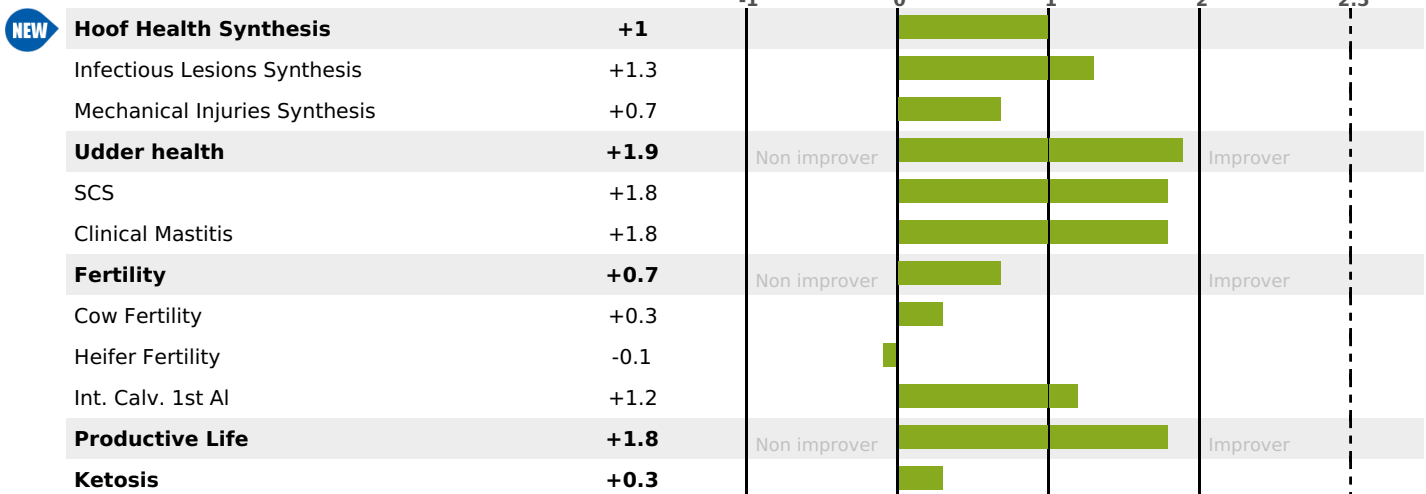

TENEDALE

ISU

PARRAIN / MORTIMER / INGENIO

170

AVAILABLE

SOLIDS

POWERFULL

HEALTH

GRAZING

PRODUCTION

Milk Synthesis **+37**

daughter(s) - Herd(s) - **Rel. 71%**

MILK	PROT. (KG)	FAT (KG)	PROT. (%)	FAT (%)	DIGER	K-CAS	B-CAS
+737	+30	+32	+0.11	+0.03	-0.6	AA	A1A2

FUNCTIONAL

MILCA : MIF / MTCP : MTF
MTETR : MTRF

CALV. EASE	D. CALV. EASE	CALF VIT	D. CALF VIT.
84	95	95	95

HEALTH