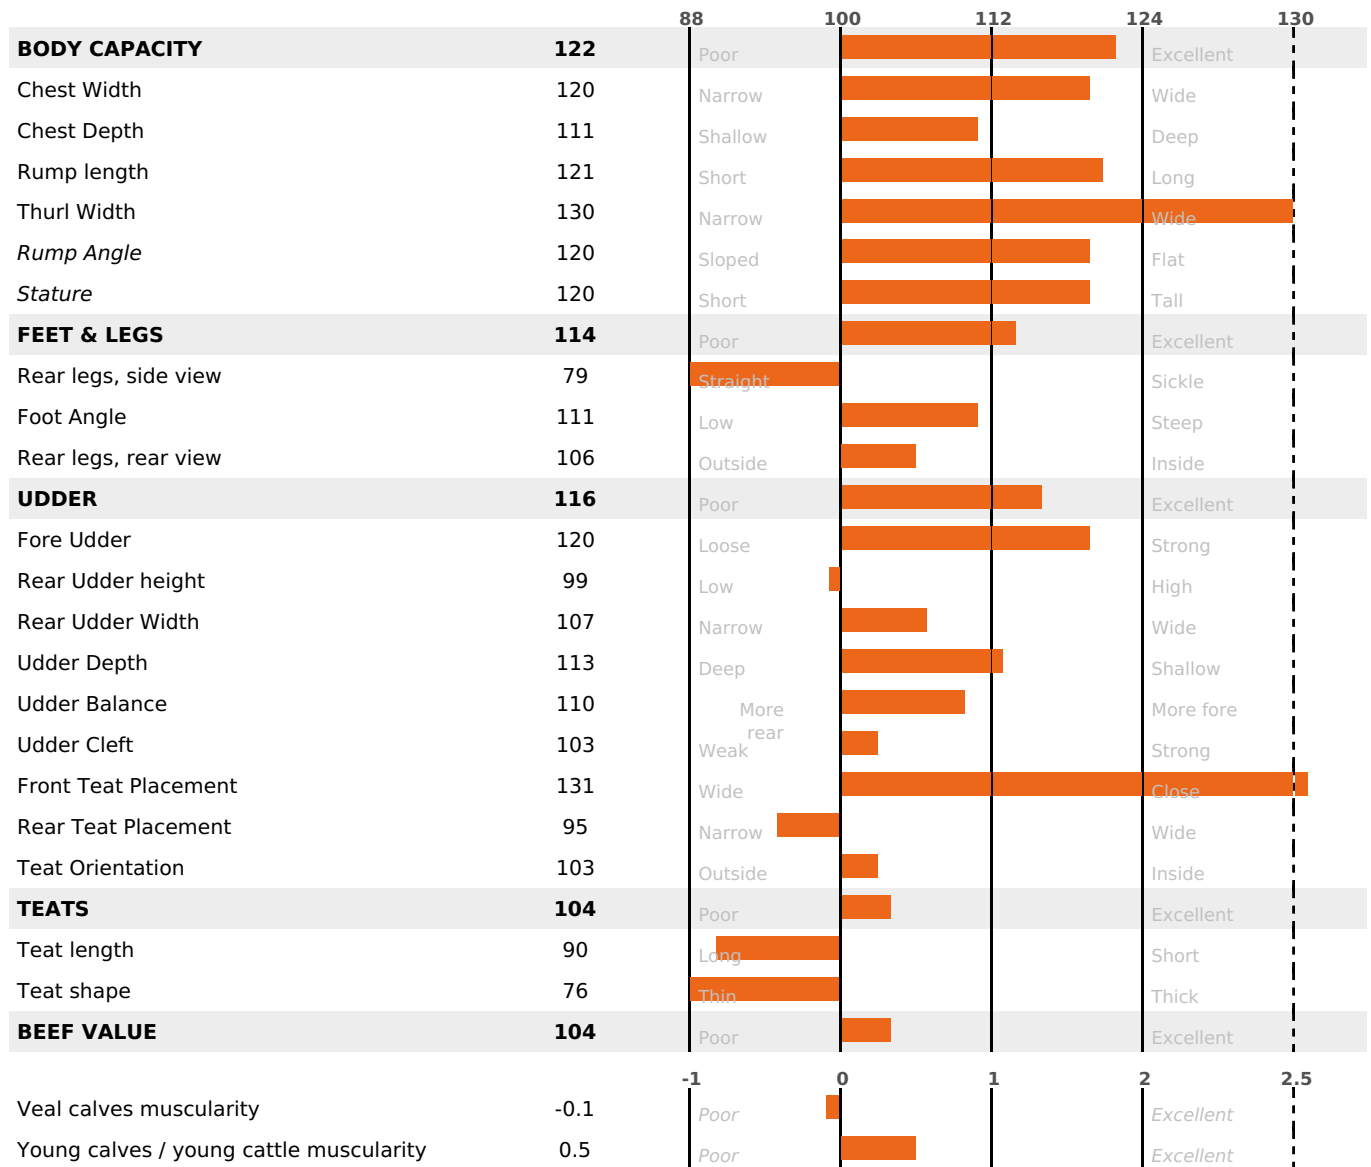

PRODUCTION

Milk Synthesis **+38**

daughter(s) - Herd(s) - **Rel. 71%**

MILK	PROT. (KG)	FAT (KG)	PROT. (%)	FAT (%)	DIGER	K-CAS	B-CAS
+751	+30	+36	+0.09	+0.07	0.7	AB	A1A2

FUNCTIONAL

MILCA : MIF / MTCP : MTF
MTETR : MTRC

CALV. EASE	D. CALV. EASE	CALF VIT	D. CALF VIT.
95	95	95	95

HEALTH

daughter(s) - Herd(s) - **Reliability 60**

FR 7045281944 - N° A1437

BREEDER : GAEC DU PRES BANAL

DAM : PRUNELLE

1-305 9374KG 40,4 35,0