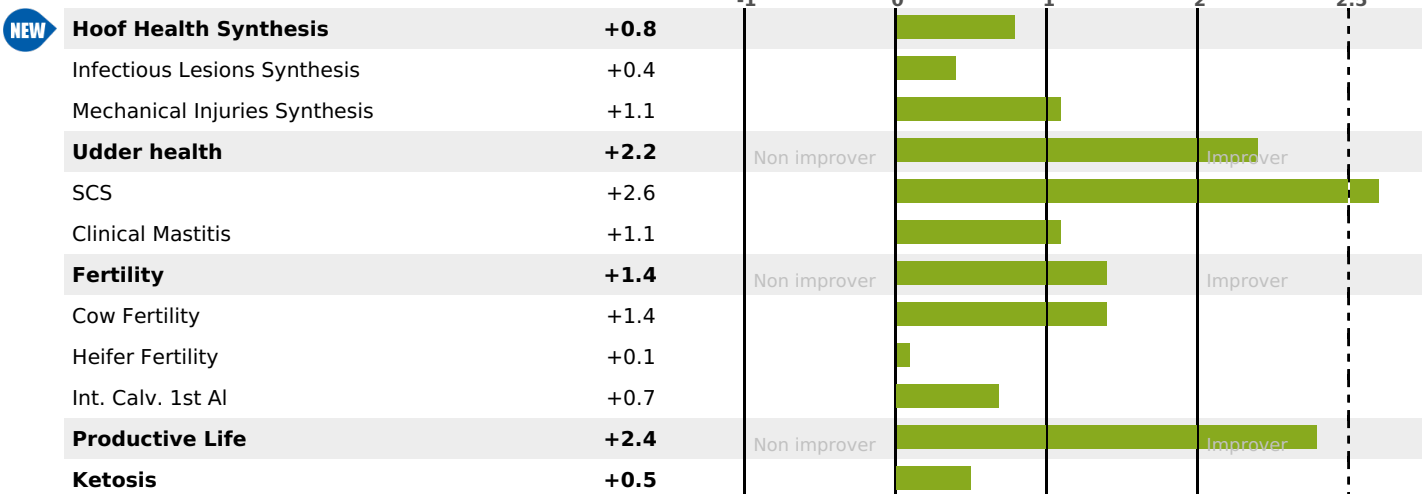

PRODUCTION

Milk Synthesis **+38**

daughter(s) - Herd(s) - **Rel. 71%**

MILK	PROT. (KG)	FAT (KG)	PROT. (%)	FAT (%)	DIGER	K-CAS	B-CAS
+751	+30	+36	+0.09	+0.07	0.7	AB	A1A2

FUNCTIONAL

MILCA : MIF / MTCP : MTF
MTETR : MTRC

CALV. EASE	D. CALV. EASE	CALF VIT	D. CALF VIT.
95	95	95	95

HEALTH

daughter(s) - Herd(s) - **Reliability 60**

FR 7045281944 - N° A1437

BREEDER : GAEC DU PRES BANAL

DAM : PRUNELLE

1-305 9374KG 40,4 35,0