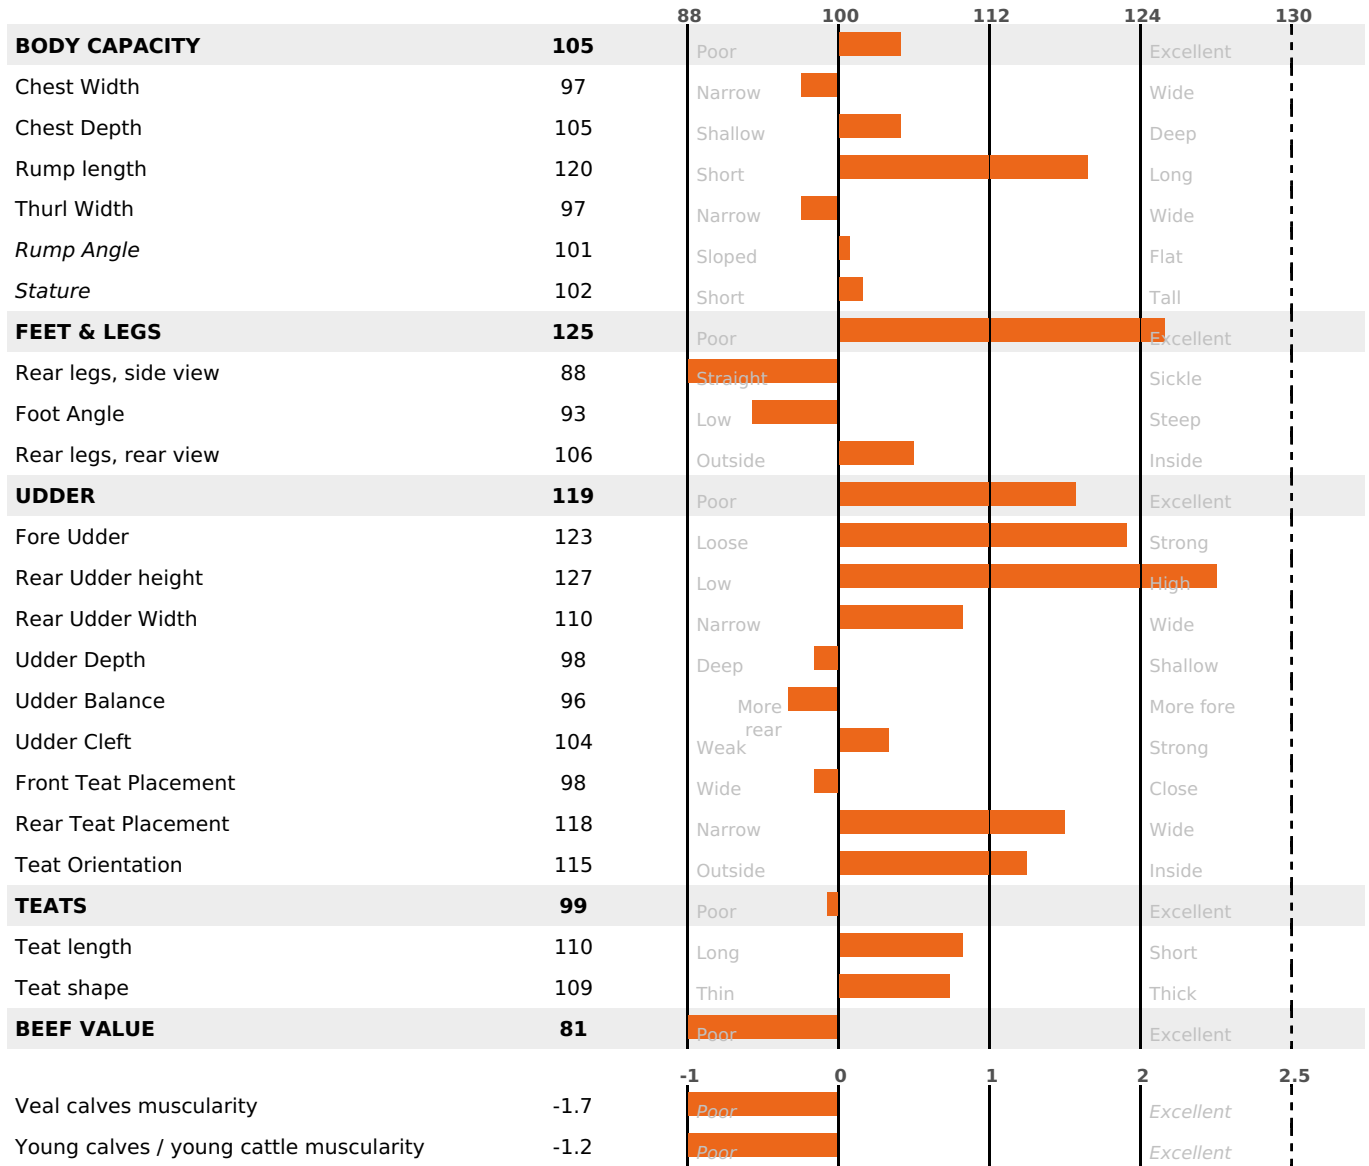

PRODUCTION

Milk Synthesis **+74**

daughter(s) - Herd(s) - **Rel. 71%**

MILK	PROT. (KG)	FAT (KG)	PROT. (%)	FAT (%)	DIGER	K-CAS	B-CAS
+1596	+59	+74	+0.1	+0.18	0.9	AB	A1A2

FUNCTIONAL

MILCA : MIF / MTCP : MTC

MTETR : MTRF

CALV. EASE	D. CALV. EASE	CALF VIT	D. CALF VIT.
95	95	95	95

HEALTH

NEW

daughter(s) - Herd(s) - **Reliability 60**

FR 2541222328 - N° A1426
 BREEDER : GAEC CHENE
 DAM : REALITY
 1-305 6738KG 40,7 37,4