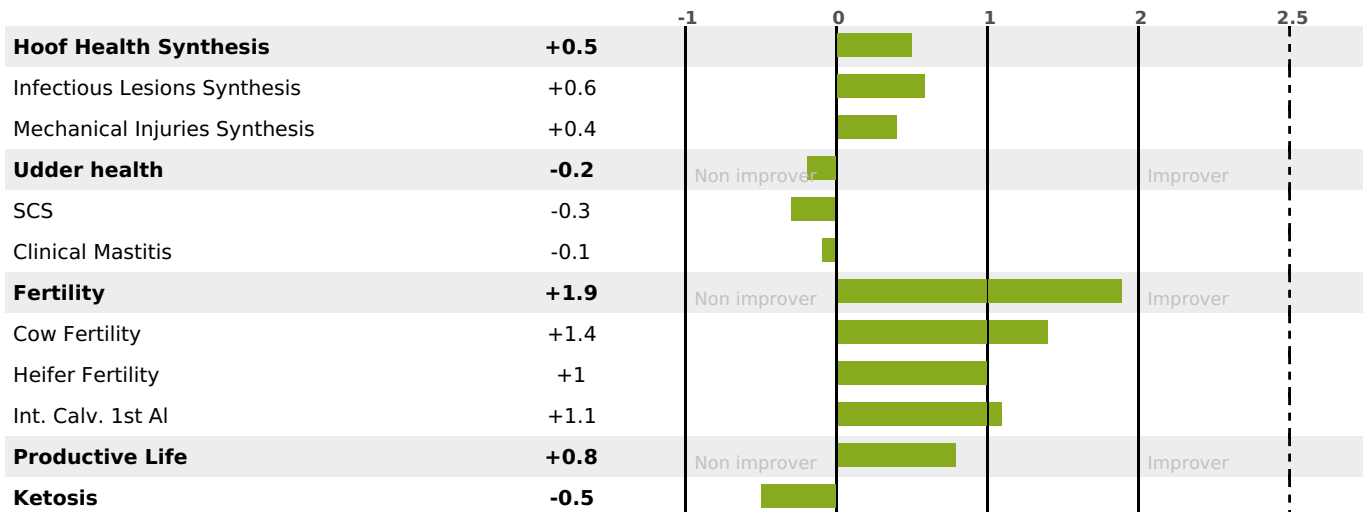

PRODUCTION

Milk Synthesis **+74**

daughter(s) - Herd(s) - **Rel. 71%**

MILK	PROT. (KG)	FAT (KG)	PROT. (%)	FAT (%)	DIGER	K-CAS	B-CAS
+1596	+59	+74	+0.1	+0.18	0.9	AB	A1A2

FUNCTIONAL

MILCA : MIF / MTCP : MTC

MTETR : MTRF

CALV. EASE	D. CALV. EASE	CALF VIT	D. CALF VIT.
95	95	95	95

HEALTH

NEW

daughter(s) - Herd(s) - **Reliability 60**

FR 2541222328 - N° A1426
 BREEDER : GAEC CHENE
 DAM : REALITY
 1-305 6738KG 40,7 37,4