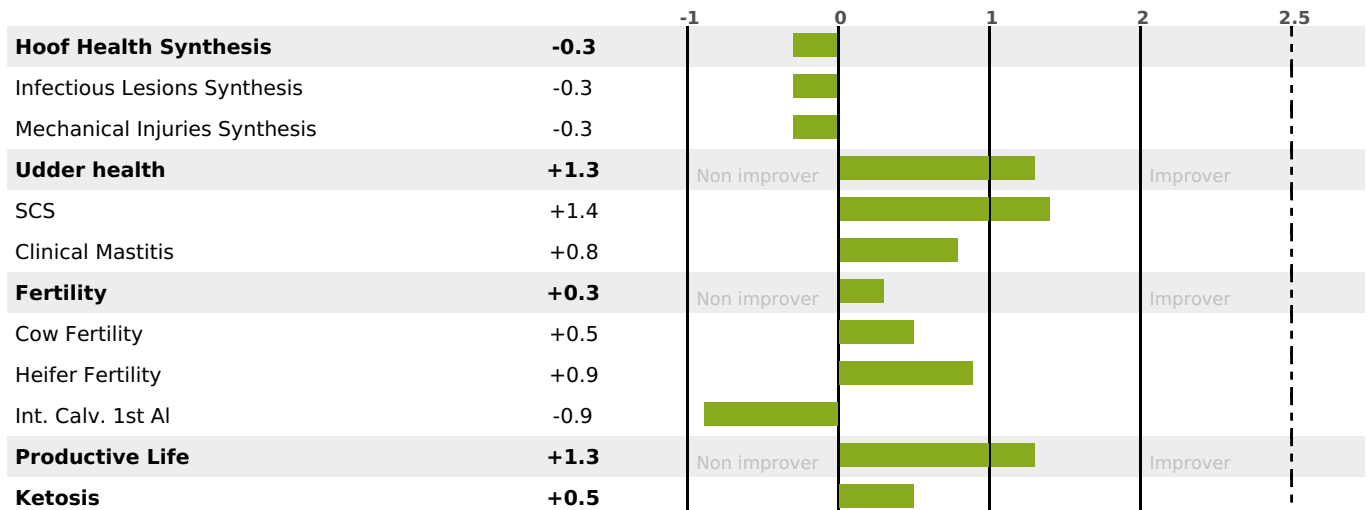

TIMBERLAND

ISU

PETERPAN / NOELCERNEU / JULKO

158

AVAILABLE

SOLIDS

POWERFULL

HEALTH

GRAZING

PRODUCTION

Milk Synthesis **+42**

daughter(s) - Herd(s) - **Rel. 71%**

MILK	PROT. (KG)	FAT (KG)	PROT. (%)	FAT (%)	DIGER	K-CAS	B-CAS
+551	+31	+40	+0.21	+0.28	-1.1	BB	A2A2

FUNCTIONAL

MILCA : MIF / MTCP : MTF

MTETR : MTRC

CALV. EASE	D. CALV. EASE	CALF VIT	D. CALF VIT.
95	95	95	95

HEALTH

NEW