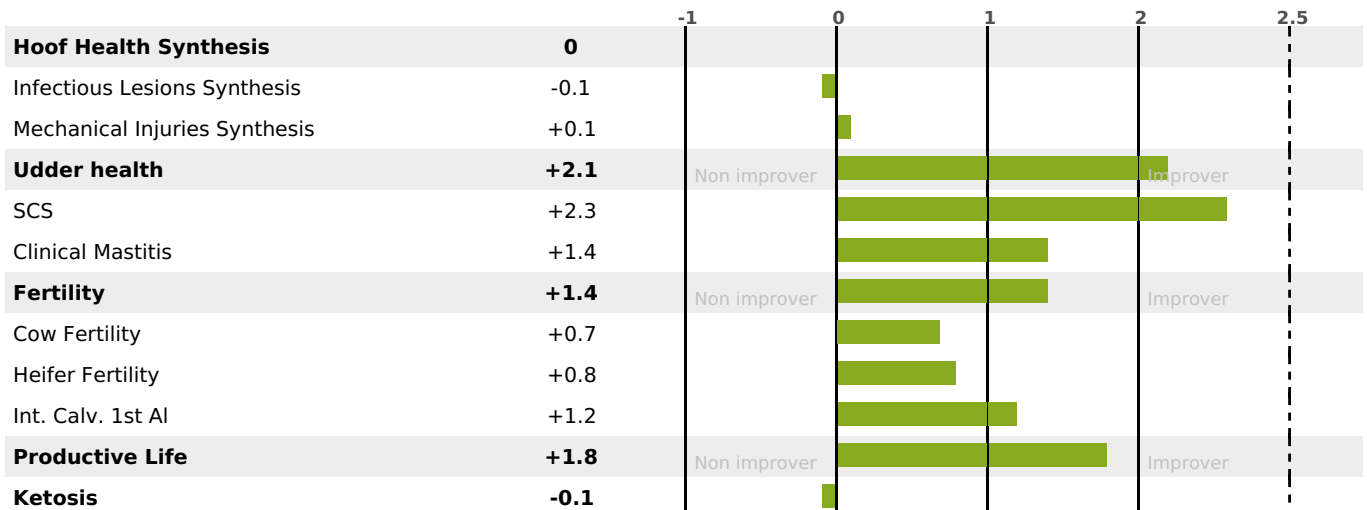

GRAZING

PRODUCTION

Milk Synthesis **+54**

daughter(s) - Herd(s) - **Rel. 71%**

MILK	PROT. (KG)	FAT (KG)	PROT. (%)	FAT (%)	DIGER	K-CAS	B-CAS
+1112	+45	+45	+0.14	+0.04	-0.3	BB	A2A2

FUNCTIONAL

MILCA : MIF / MTCP : MTF
MTETR : MTRF

CALV. EASE	D. CALV. EASE	CALF VIT	D. CALF VIT.
95	95	95	95

HEALTH

NEW

daughter(s) - Herd(s) - **Reliability 60**

FR 0122025726 - N° A1419
 BREEDER : GAEC FOREY
 DAM : OEILLETTE
 2-305 10764KG 36,7 35,8