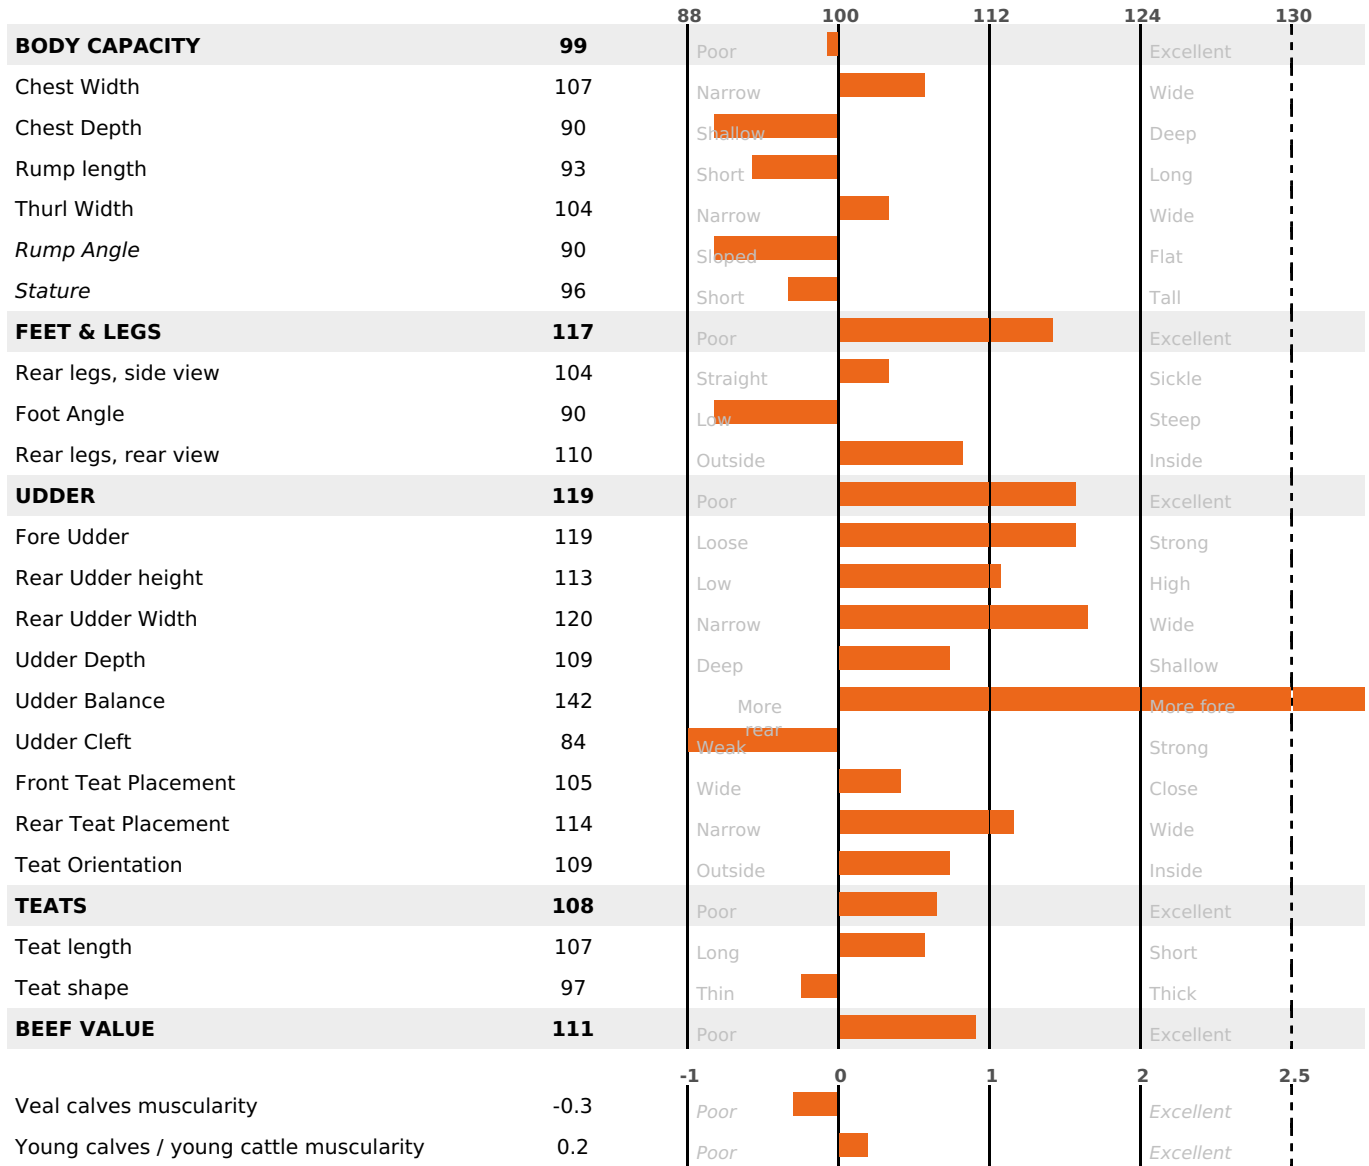

GRAZING

PRODUCTION

Milk Synthesis **+54**

daughter(s) - Herd(s) - **Rel. 71%**

MILK	PROT. (KG)	FAT (KG)	PROT. (%)	FAT (%)	DIGER	K-CAS	B-CAS
+1112	+45	+45	+0.14	+0.04	-0.3	BB	A2A2

FUNCTIONAL

MILCA : MIF / MTCP : MTF
MTETR : MTRF

CALV. EASE	D. CALV. EASE	CALF VIT	D. CALF VIT.
95	95	95	95

HEALTH

NEW

daughter(s) - Herd(s) - **Reliability 60**

FR 0122025726 - N° A1419
 BREEDER : GAEC FOREY
 DAM : OEILLETTE
 2-305 10764KG 36,7 35,8