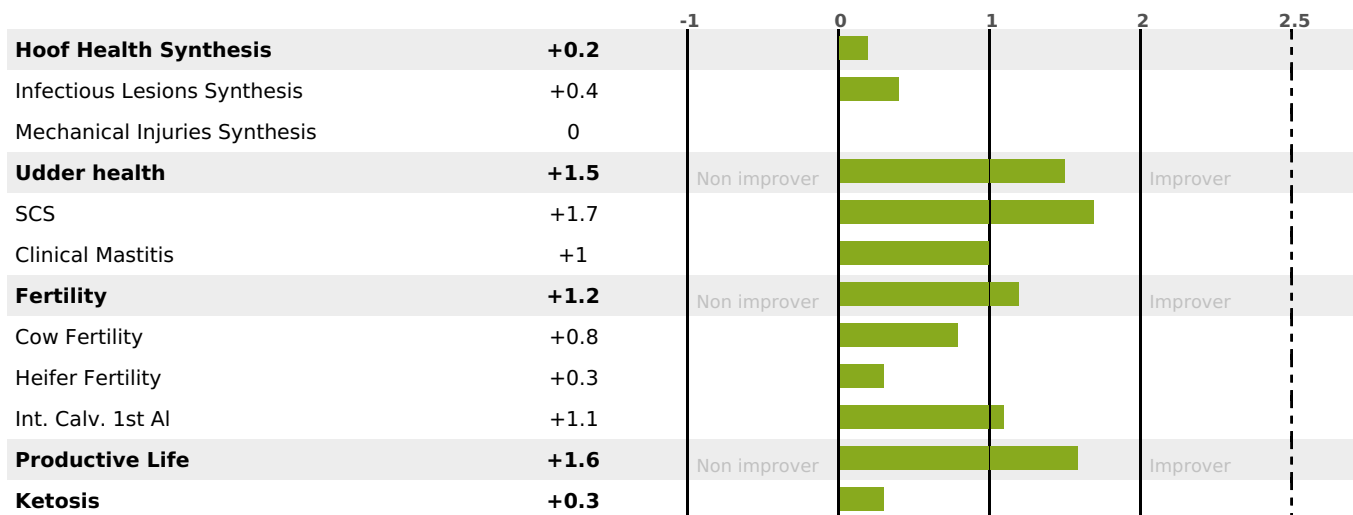

GRAZING

PRODUCTION

Milk Synthesis **+53**

daughter(s) - Herd(s) - **Rel. 71%**

MILK	PROT. (KG)	FAT (KG)	PROT. (%)	FAT (%)	DIGER	K-CAS	B-CAS
+884	+44	+36	+0.24	+0.03	-2	BB	A2A2

FUNCTIONAL

MILCA : MIF / MTCP : MTF

MTETR : MTRF

CALV. EASE	D. CALV. EASE	CALF VIT	D. CALF VIT.
95	95	95	95

HEALTH

NEW

daughter(s) - Herd(s) - **Reliability 58**

FR 2532946216 - N° A1424

BREEDER : EARL EARL LES HAUTS SAVOYARDS

DAM : REUNION