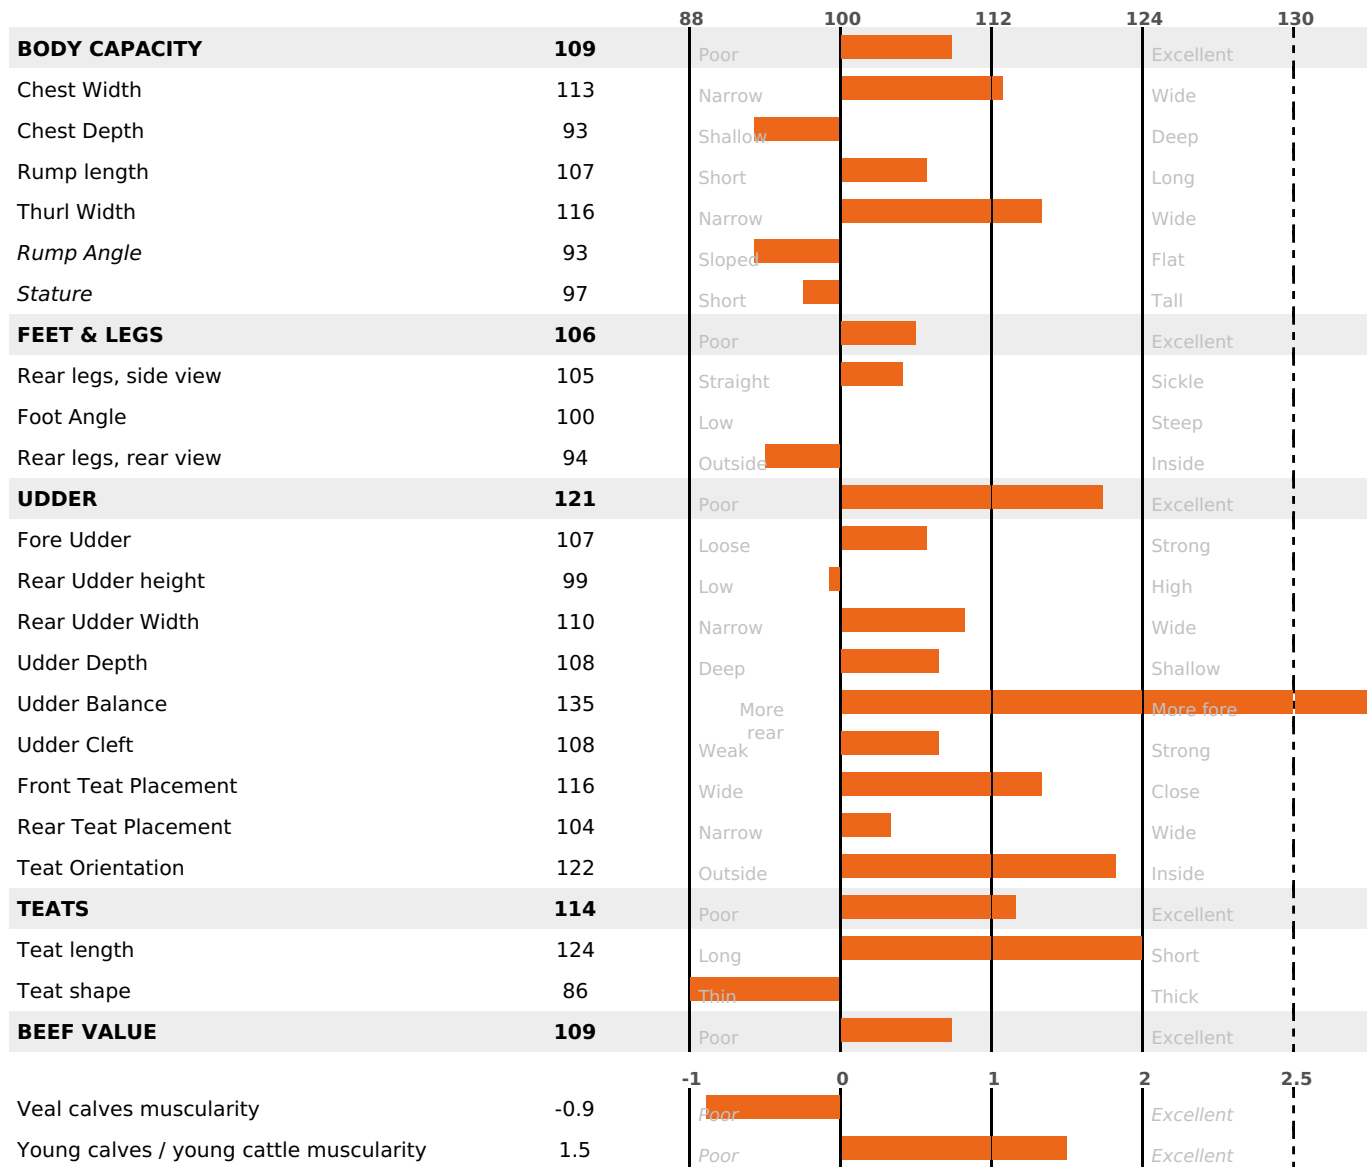

GRAZING

PRODUCTION

Milk Synthesis **+53**

daughter(s) - Herd(s) - **Rel. 71%**

MILK	PROT. (KG)	FAT (KG)	PROT. (%)	FAT (%)	DIGER	K-CAS	B-CAS
+884	+44	+36	+0.24	+0.03	-2	BB	A2A2

FUNCTIONAL

MILCA : MIF / MTCP : MTF

MTETR : MTRF

CALV. EASE	D. CALV. EASE	CALF VIT	D. CALF VIT.
95	95	95	95

HEALTH

NEW

daughter(s) - Herd(s) - **Reliability 58**

FR 2532946216 - N° A1424

BREEDER : EARL EARL LES HAUTS SAVOYARDS

DAM : REUNION

1-253 8018KG 41,6 36,4