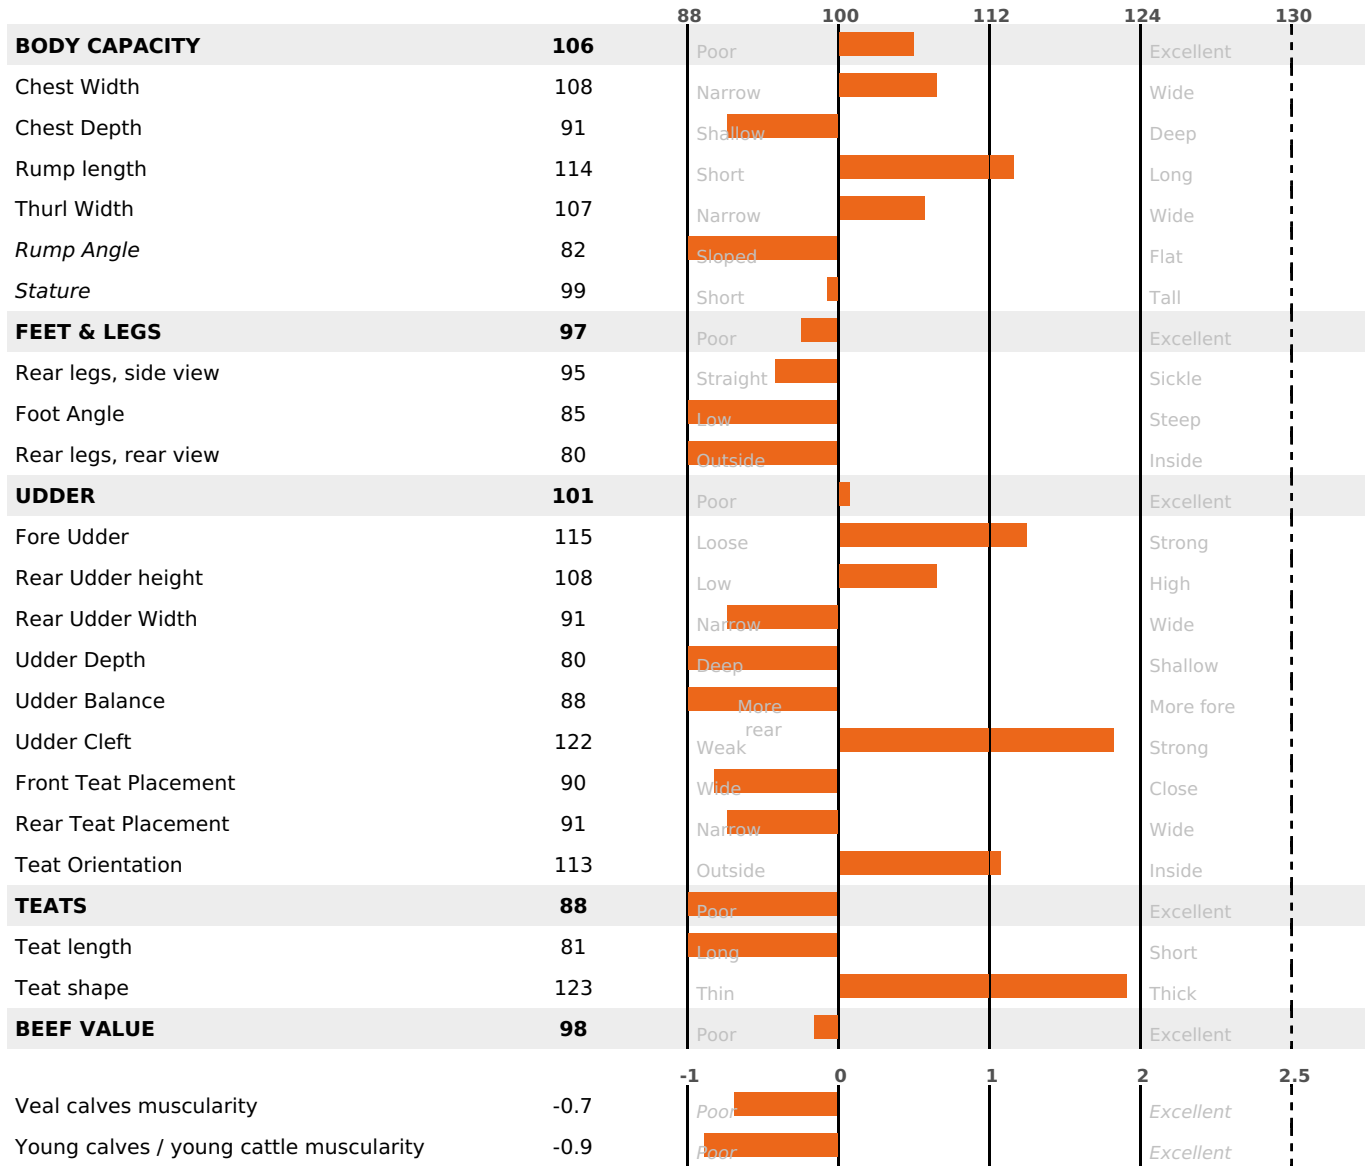

JEBOLAN

ISU

GODAVARI / FICASTONE /

118

PRODUCTION

Milk Synthesis **+20**

237 daughter(s) - 220 Herd(s) - **Rel. 95%**

MILK	PROT. (KG)	FAT (KG)	PROT. (%)	FAT (%)	DIGER	K-CAS	B-CAS
+300	+17	+13	+0.1	+0.01	-0.7		

FUNCTIONAL

MILCA : / MTCP :

MTETR :

CALV. EASE	D. CALV. EASE	CALF VIT	D. CALF VIT.
95	95	95	95

HEALTH

NEW

110 daughter(s) - 104 Herd(s) - **Reliability 83**

FR 115010679 - N°

BREEDER :

DAM :

- KG