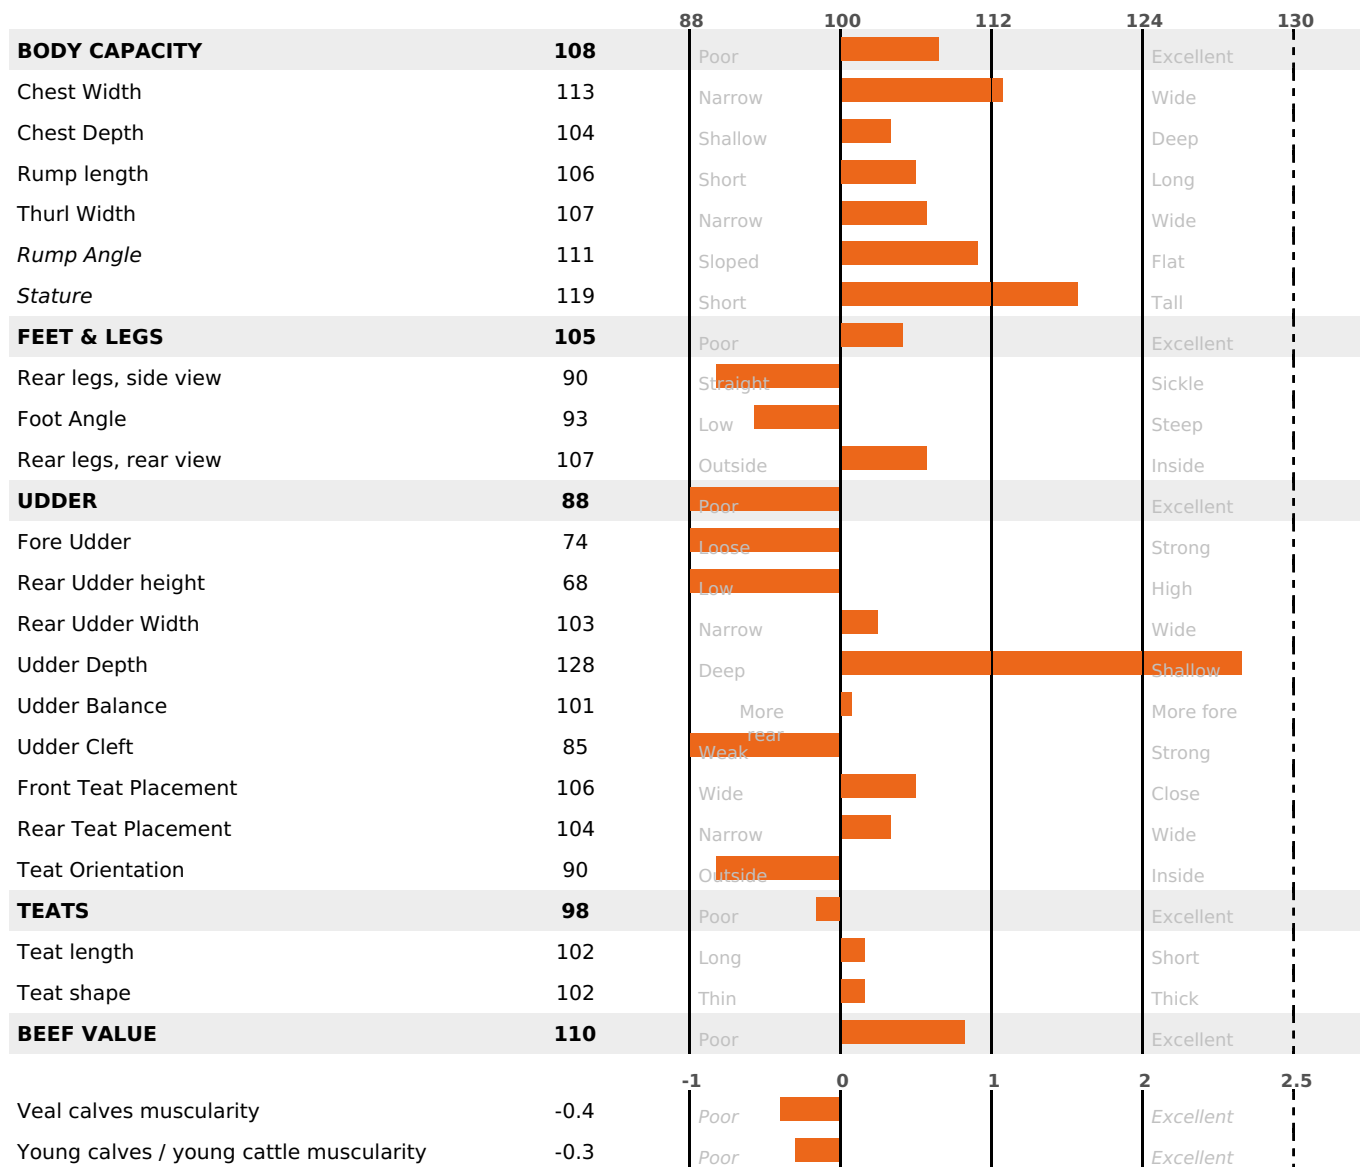

## PRODUCTION

Milk Synthesis **+15**

651 daughter(s) - 528 Herd(s) - **Rel. 95%**

MILK	PROT. (KG)	FAT (KG)	PROT. (%)	FAT (%)	DIGER	K-CAS	B-CAS
-643	+9	0	+0.44	+0.39	-0.3		

## FUNCTIONAL

MILCA : / MTCP :

MTETR :

CALV. EASE	D. CALV. EASE	CALF VIT	D. CALF VIT.
95	95	95	95

## HEALTH

247 daughter(s) - 204 Herd(s) - **Reliability 88**

FR 116022089 - N°

BREEDER :

DAM :

- KG