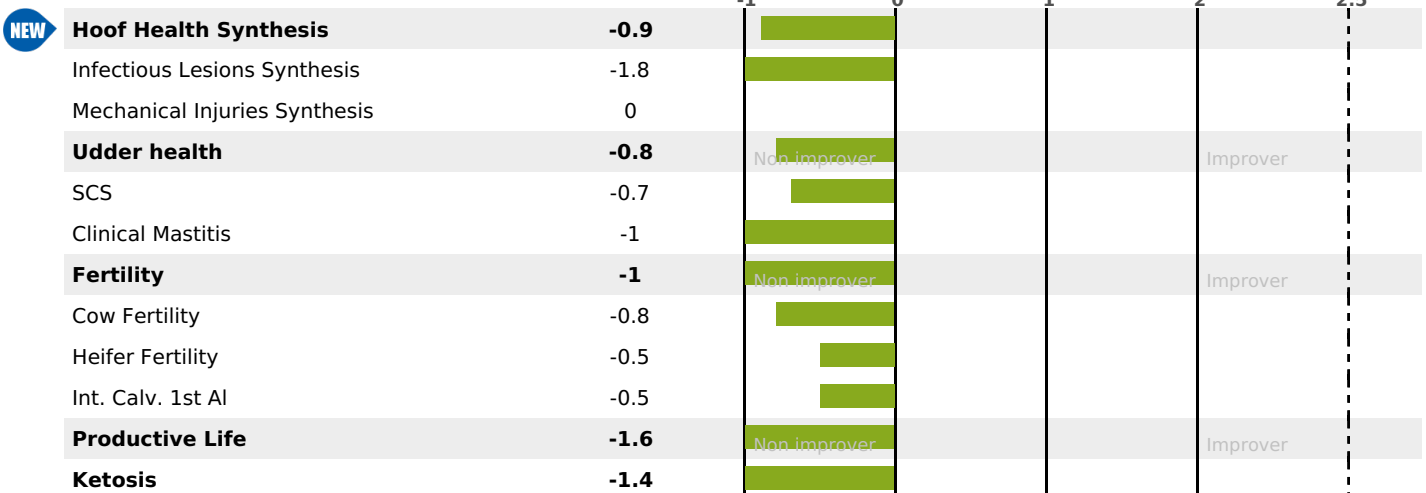

DUMPING

ISU

RIBLON JB / LAUTECHAUX / ETREPY

72

PRODUCTION

Milk Synthesis **+11**

646 daughter(s) - 576 Herd(s) - **Rel. 95%**

MILK	PROT. (KG)	FAT (KG)	PROT. (%)	FAT (%)	DIGER	K-CAS	B-CAS
-527	+4	+8	+0.31	+0.43	0.6	BB	

FUNCTIONAL

MILCA : MIF / MTCP : MTF
MTETR : NC

CALV. EASE	D. CALV. EASE	CALF VIT	D. CALF VIT.
88	95	95	95

HEALTH