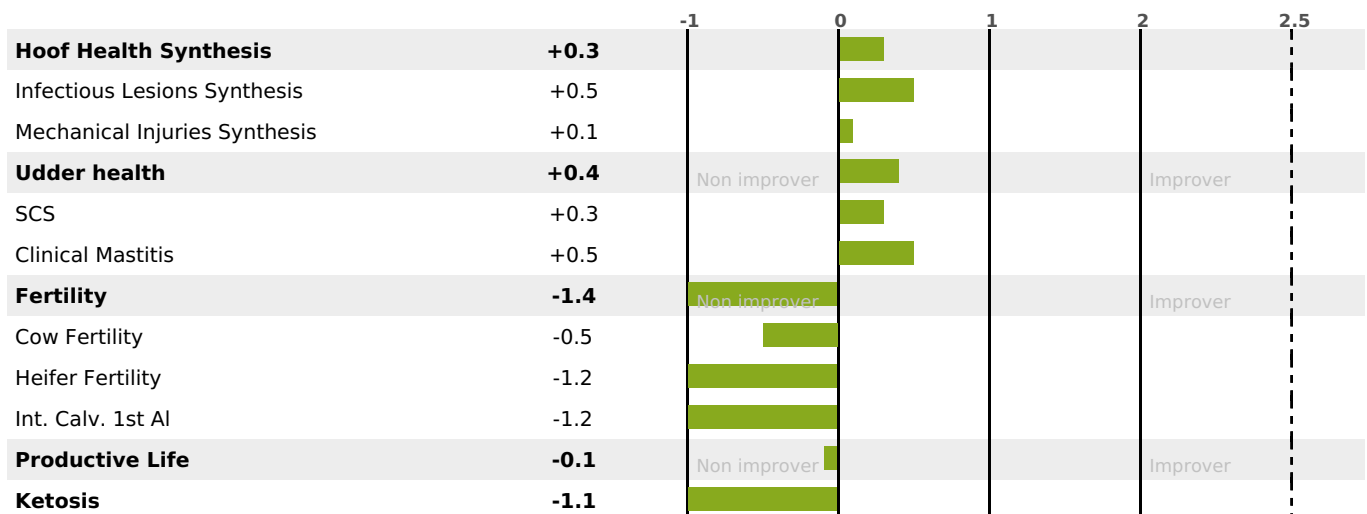

FELINDRA

ISU

URBANISTE / PIOMBO / LINOU

103

PRODUCTION

Milk Synthesis -2

3934 daughter(s) - 2467 Herd(s) - Rel. 95%

MILK	PROT. (KG)	FAT (KG)	PROT. (%)	FAT (%)	DIGER	K-CAS	B-CAS
+15	-2	+1	-0.03	+0.01	0.2	AB	A1A2

FUNCTIONAL

MILCA : MIF / MTCP : MTF

MTETR : NC

CALV. EASE	D. CALV. EASE	CALF VIT	D. CALF VIT.
55	71	61	82

HEALTH

NEW

2729 daughter(s) - 1762 Herd(s) - **Reliability**

95