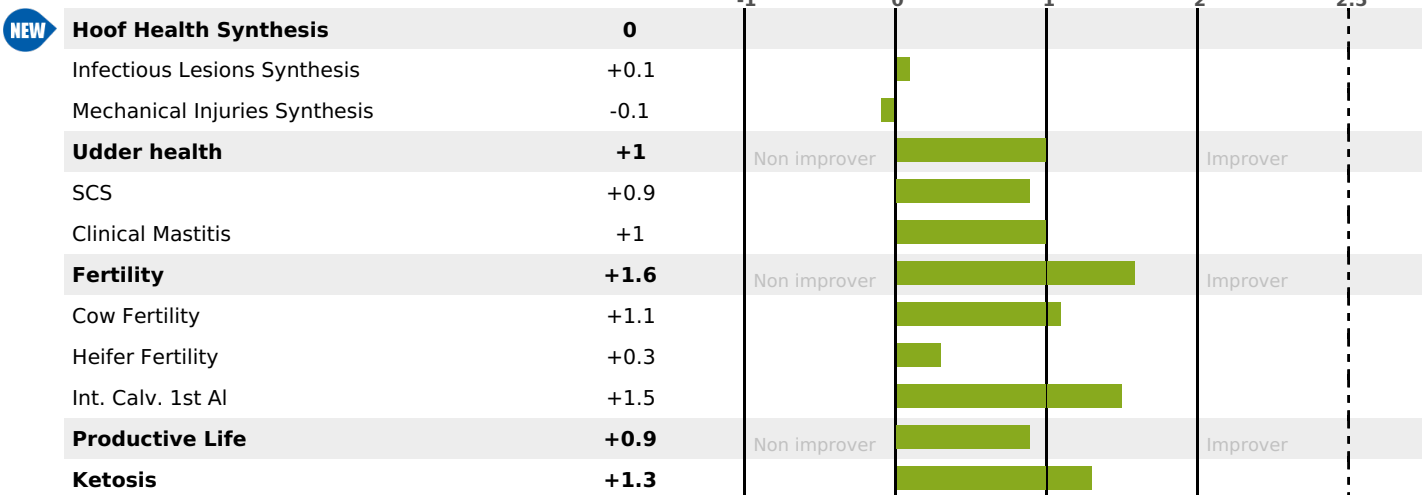

LINCOLN

ISU

HITECH / FUEGO / ROBIN

122

PRODUCTION

Milk Synthesis 0

2053 daughter(s) - 1532 Herd(s) - Rel. 95%

MILK	PROT. (KG)	FAT (KG)	PROT. (%)	FAT (%)	DIGER	K-CAS	B-CAS
-544	-1	-9	+0.24	+0.18	-0.7	BB	A2A2

FUNCTIONAL

MILCA : MIF / MTCP : MTF
MTETR : NC

CALV. EASE	D. CALV. EASE	CALF VIT	D. CALF VIT.
95	95	95	95

HEALTH