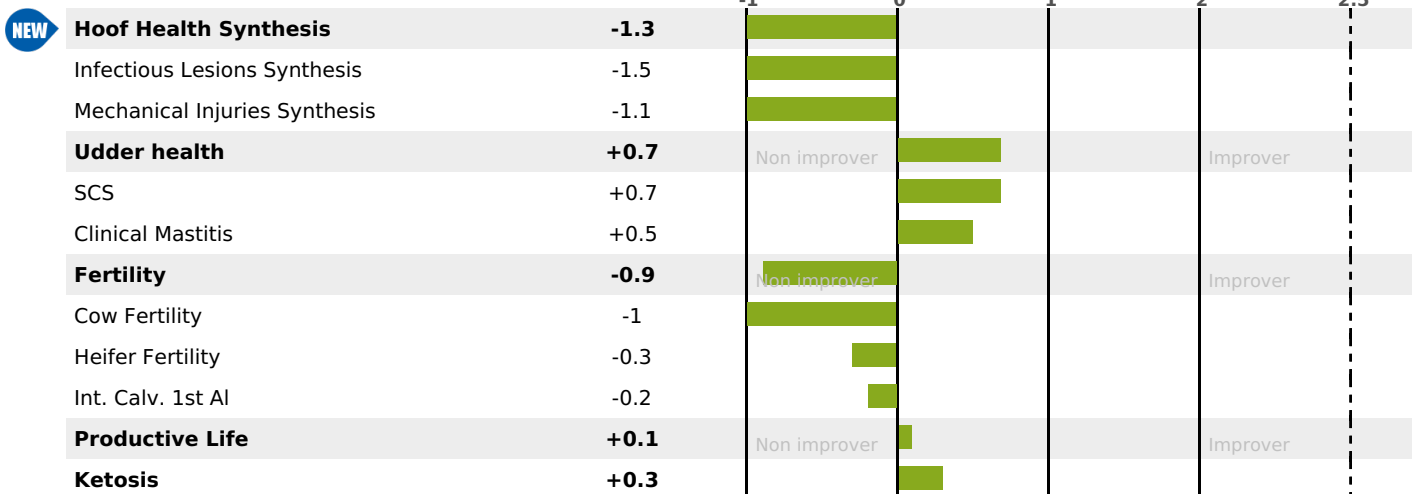

AVAILABLE

SOLIDS

POWERFULL

GRAZING

PRODUCTION

Milk Synthesis **+15**

1658 daughter(s) - 1270 Herd(s) - **Rel. 95%**

MILK	PROT. (KG)	FAT (KG)	PROT. (%)	FAT (%)	DIGER	K-CAS	B-CAS
+9	+9	+18	+0.13	+0.25	0.8	BB	A2A2

FUNCTIONAL

MILCA : MIF / MTCP : MTF

MTETR : NC

CALV. EASE	D. CALV. EASE	CALF VIT	D. CALF VIT.
87	67	95	78

HEALTH