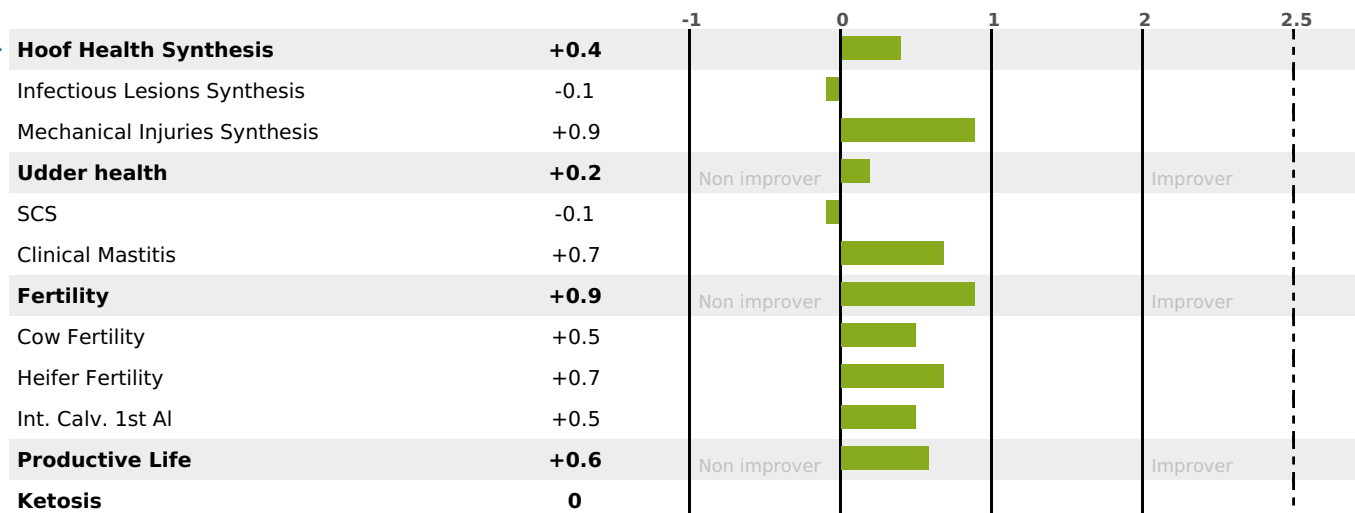

PRODUCTION

Milk Synthesis +5

256 daughter(s) - 241 Herd(s) - Rel. 95%

MILK	PROT. (KG)	FAT (KG)	PROT. (%)	FAT (%)	DIGER	K-CAS	B-CAS
-304	+1	+7	+0.16	+0.28	1.7	BB	A2A2

FUNCTIONAL

MILCA : MIF / MTCP : MTF

MTETR : NC

CALV. EASE	D. CALV. EASE	CALF VIT	D. CALF VIT.
95	94	95	95

HEALTH

1.0

NEW

117 daughter(s) - 113 Herd(s) - **Reliability 84**

FR 4974877919 - N° 88420

BREEDER : GAEC FROUIN

DAM : HAVANE