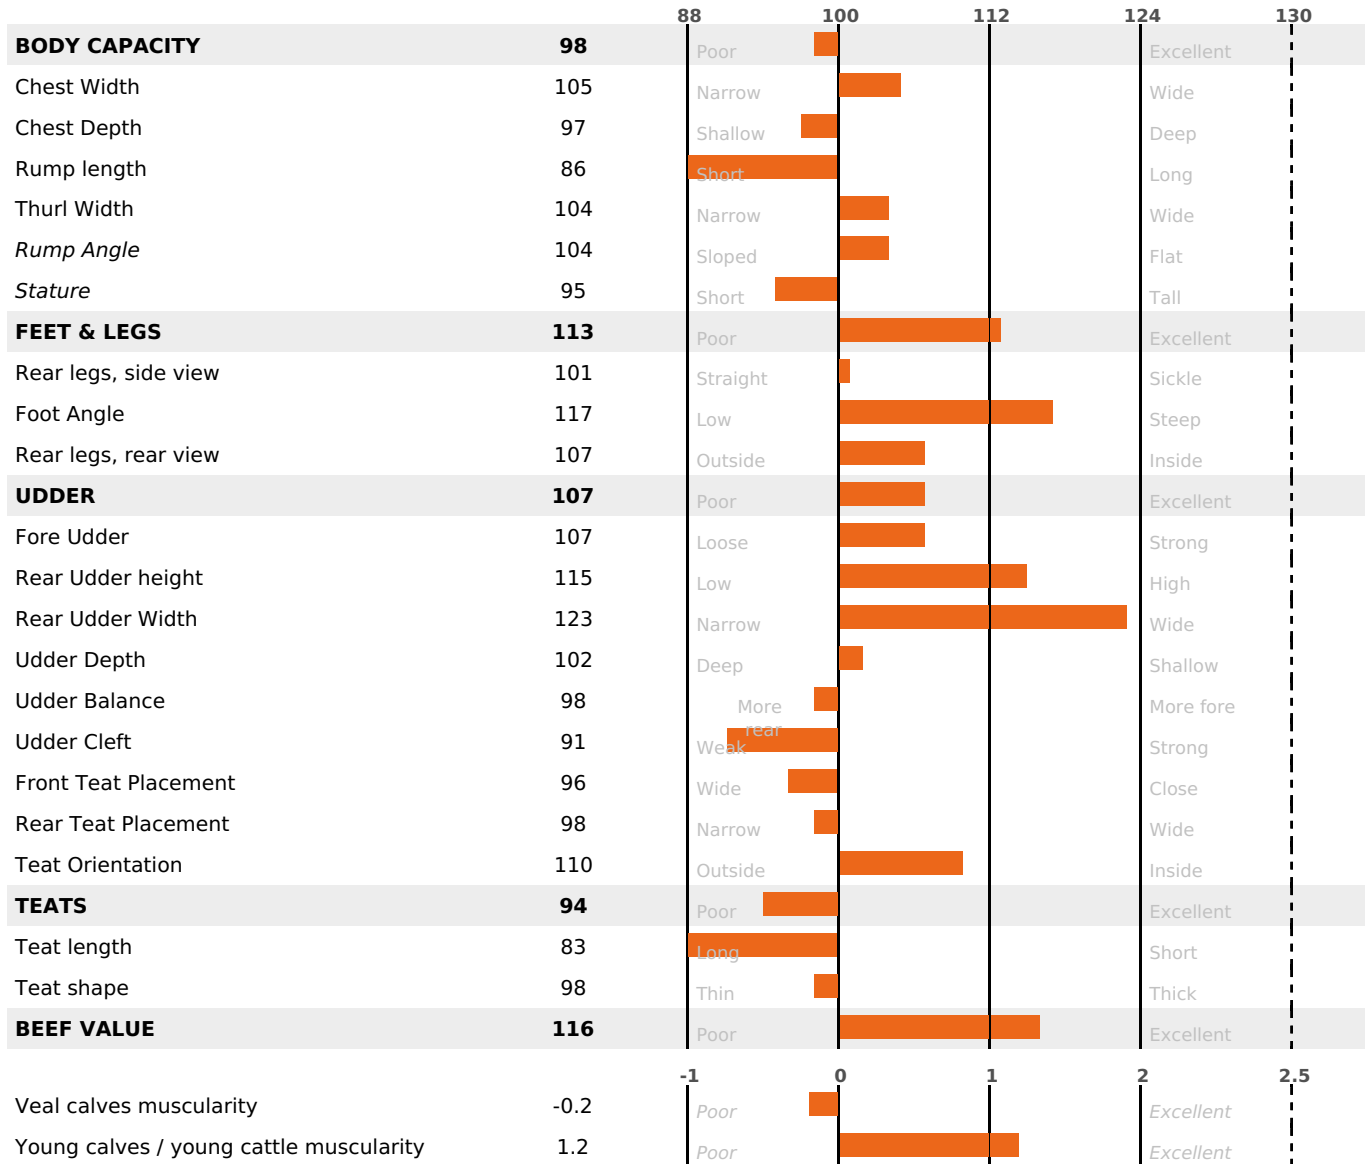

PRODUCTION

Milk Synthesis +5

256 daughter(s) - 241 Herd(s) - Rel. 95%

MILK	PROT. (KG)	FAT (KG)	PROT. (%)	FAT (%)	DIGER	K-CAS	B-CAS
-304	+1	+7	+0.16	+0.28	1.7	BB	A2A2

FUNCTIONAL

MILCA : MIF / MTCP : MTF

MTETR : NC

CALV. EASE	D. CALV. EASE	CALF VIT	D. CALF VIT.
95	94	95	95

HEALTH

1.0

NEW

117 daughter(s) - 113 Herd(s) - **Reliability 84**

FR 4974877919 - N° 88420

BREEDER : GAEC FROUIN

DAM : HAVANE

2-284 7779KG 43,6 35,3