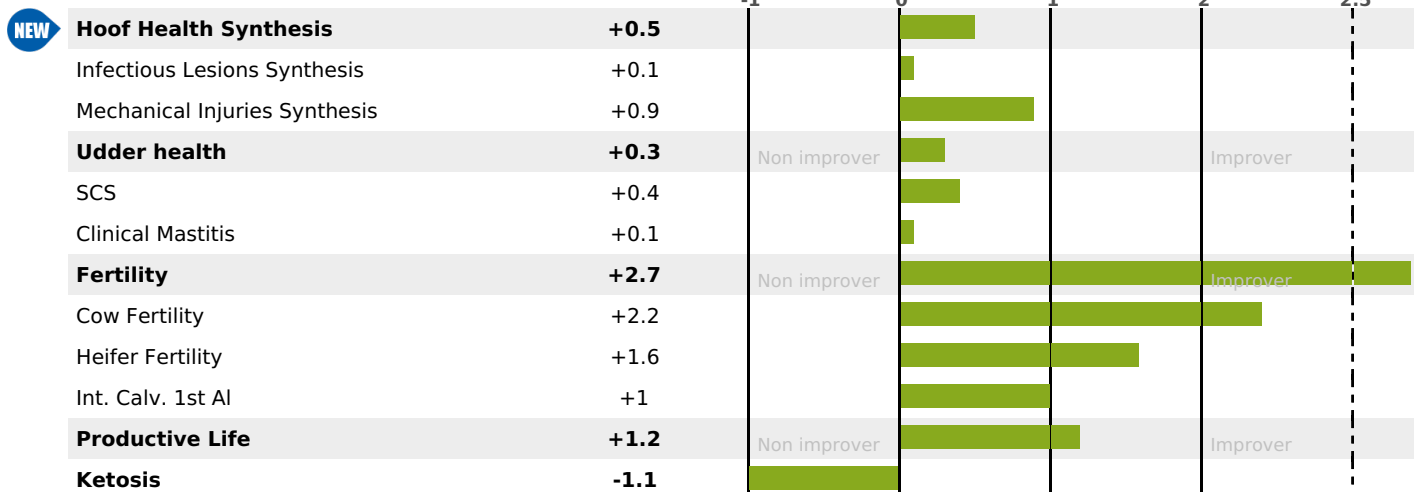

AVAILABLE

HEALTH

GRAZING

PRODUCTION

Milk Synthesis **+15**

140 daughter(s) - 126 Herd(s) - **Rel. 95%**

MILK	PROT. (KG)	FAT (KG)	PROT. (%)	FAT (%)	DIGER	K-CAS	B-CAS
+362	+13	+11	+0.02	-0.02	0	AB	A1A2

FUNCTIONAL

MILCA : MIF / MTCP : MTF
MTETR : NC

CALV. EASE	D. CALV. EASE	CALF VIT	D. CALF VIT.
95	95	95	95

HEALTH