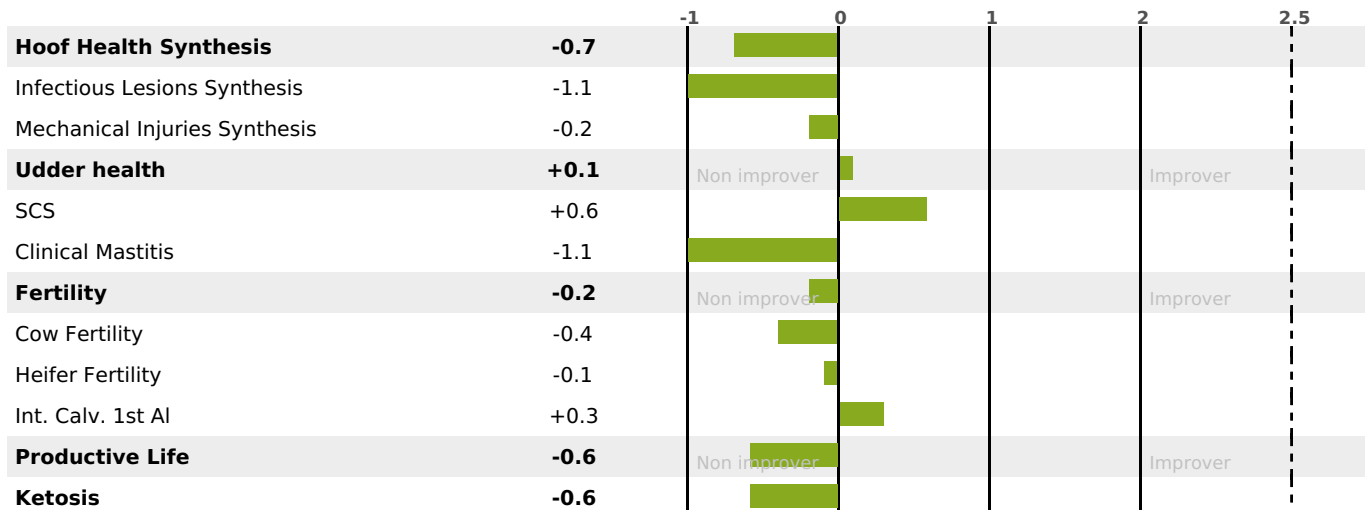

LENIO

ISU

HENEDALE / FUZZY / URBANISTE

109

AVAILABLE

SOLIDS

POWERFULL

GRAZING

PRODUCTION

Milk Synthesis **+28**

71 daughter(s) - 63 Herd(s) - **Rel. 92%**

MILK	PROT. (KG)	FAT (KG)	PROT. (%)	FAT (%)	DIGER	K-CAS	B-CAS
+485	+24	+19	+0.13	-0.01	0.2	AB	A1A1

FUNCTIONAL

MILCA : MIF / MTCP : MTF
MTETR : NC

CALV. EASE	D. CALV. EASE	CALF VIT	D. CALF VIT.
95	95	95	95

HEALTH

NEW