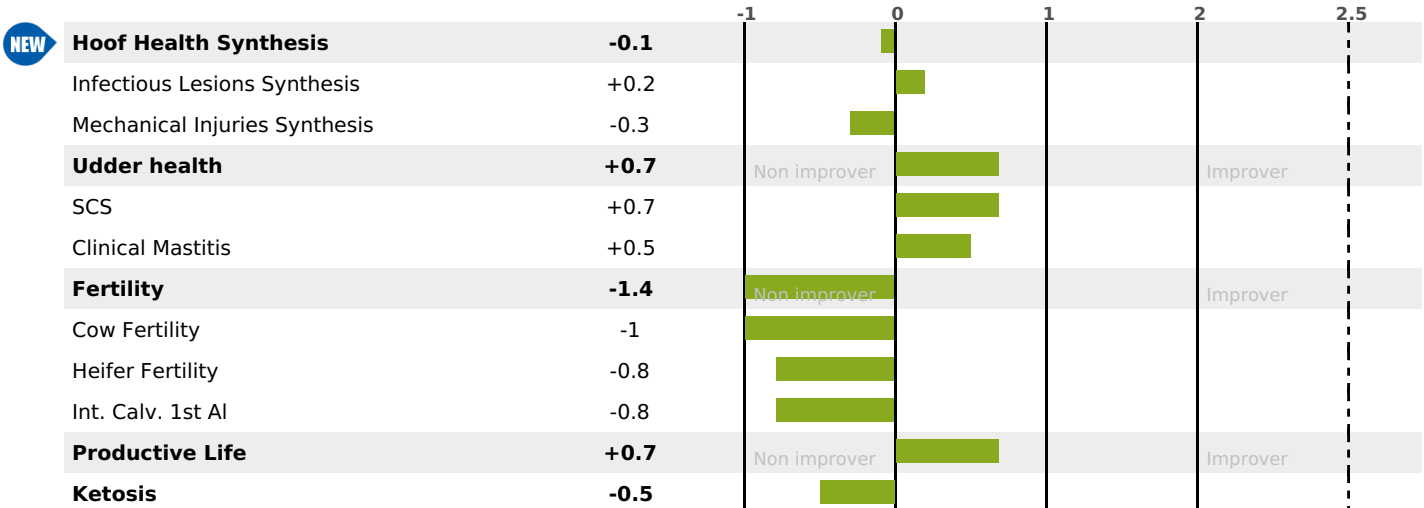

MAJESTIC

ISU

IBERIA / GINASTERA / UROCHER

140

AVAILABLE

SOLIDS

POWERFULL

GRAZING

PRODUCTION

Milk Synthesis **+41**

262 daughter(s) - 244 Herd(s) - **Rel. 95%**

MILK	PROT. (KG)	FAT (KG)	PROT. (%)	FAT (%)	DIGER	K-CAS	B-CAS
+329	+27	+52	+0.22	+0.53	1.2	BB	A2A2

FUNCTIONAL

MILCA : MIF / MTCP : MTF
MTETR : NC

CALV. EASE	D. CALV. EASE	CALF VIT	D. CALF VIT.
95	85	95	92

HEALTH