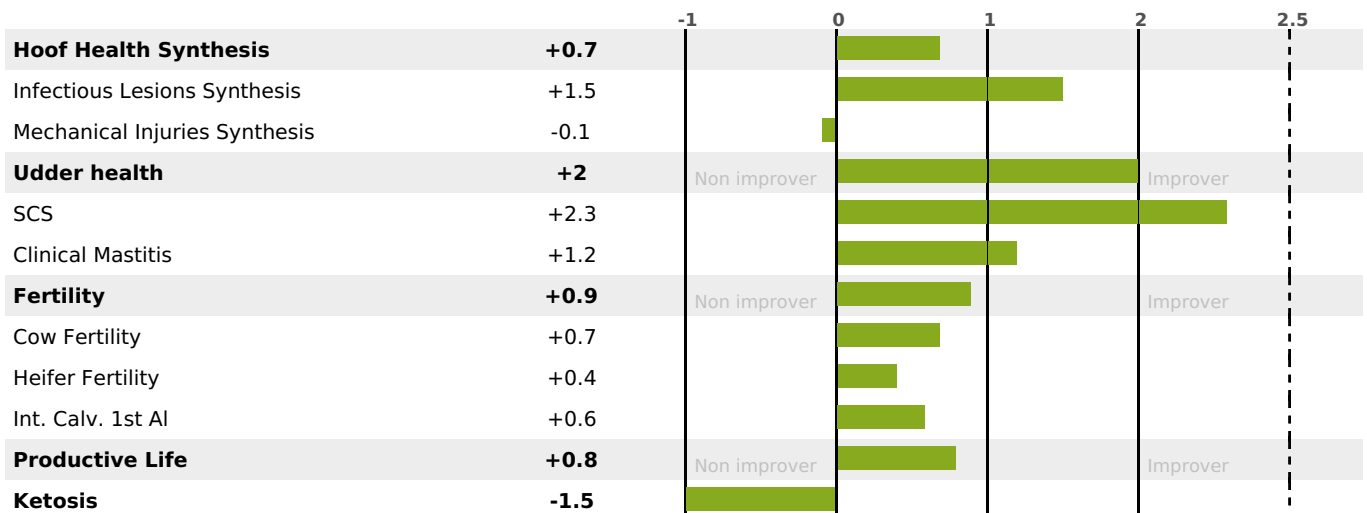

PRODUCTION

Milk Synthesis **0**

1120 daughter(s) - 813 Herd(s) - **Rel. 95%**

MILK	PROT. (KG)	FAT (KG)	PROT. (%)	FAT (%)	DIGER	K-CAS	B-CAS
+151	+4	-15	0	-0.28	-0.3	AB	A1A2

FUNCTIONAL

MILCA : MIF / MTCP : MTC
MTETR : NC

CALV. EASE	D. CALV. EASE	CALF VIT	D. CALF VIT.
87	95	94	95

HEALTH

1.8

NEW

629 daughter(s) - 460 Herd(s) - **Reliability 95**

FR 4341324607 - N° 91246

BREEDER : M POURCELOT DAMIEN

DAM : 33IMAGE