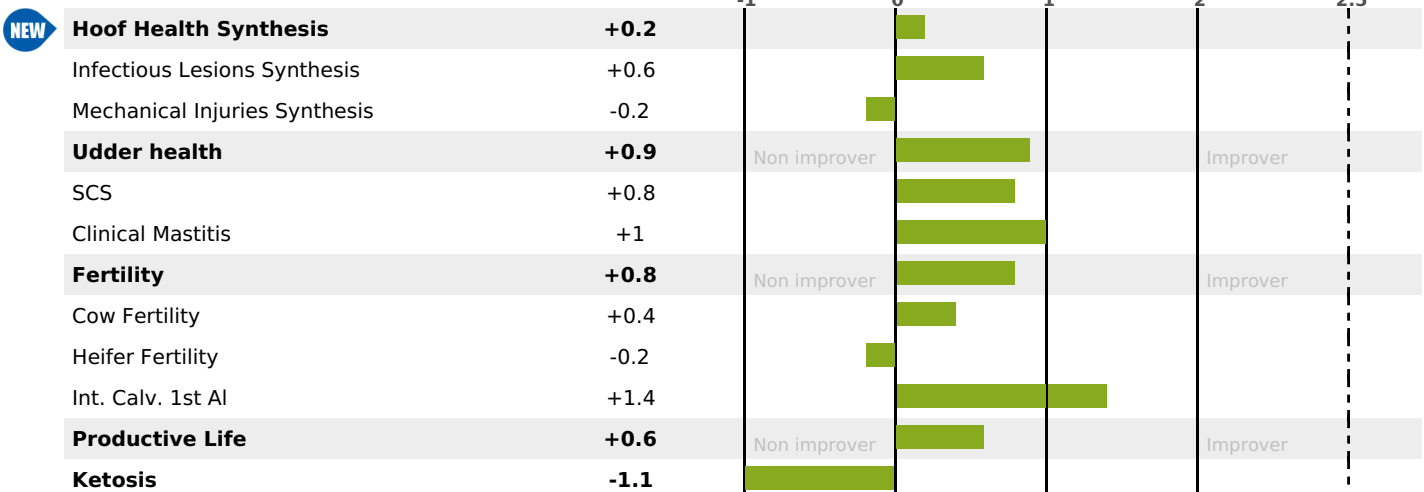

MILLIBAR

ISU

JORIS / FUZZY / COOL

132

AVAILABLE

HEALTH

GRAZING

PRODUCTION

Milk Synthesis **+30**

12 daughter(s) - 12 Herd(s) - **Rel. 81%**

MILK	PROT. (KG)	FAT (KG)	PROT. (%)	FAT (%)	DIGER	K-CAS	B-CAS
+615	+27	+16	+0.1	-0.13	-1	BB	A2A2

FUNCTIONAL

MILCA : MIF / MTCP : MTF
MTETR : NC

CALV. EASE	D. CALV. EASE	CALF VIT	D. CALF VIT.
87	95	95	82

HEALTH