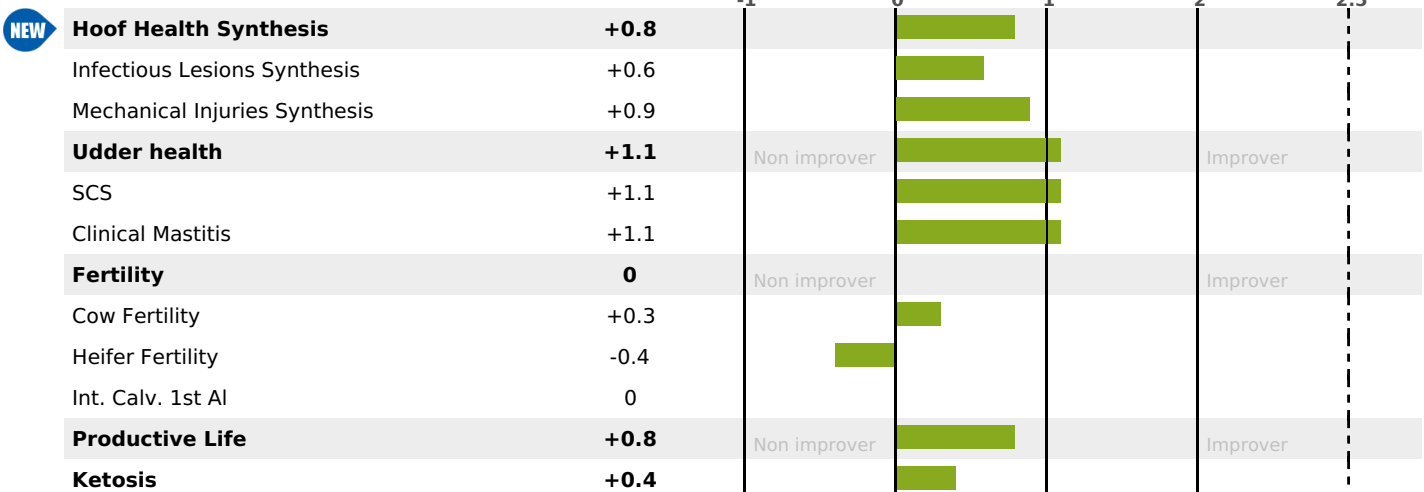

MISTIK

ISU

JILBEER / GAMBETTA / TRIOMPHE

145

AVAILABLE

POWERFULL

HEALTH

GRAZING

PRODUCTION

Milk Synthesis **+45**

628 daughter(s) - 511 Herd(s) - **Rel. 95%**

MILK	PROT. (KG)	FAT (KG)	PROT. (%)	FAT (%)	DIGER	K-CAS	B-CAS
+871	+43	+14	+0.21	-0.3	0.2	BB	A2A2

FUNCTIONAL

MILCA : MIF / MTCP : MTF
MTETR : NC

CALV. EASE	D. CALV. EASE	CALF VIT	D. CALF VIT.
95	95	95	95

HEALTH