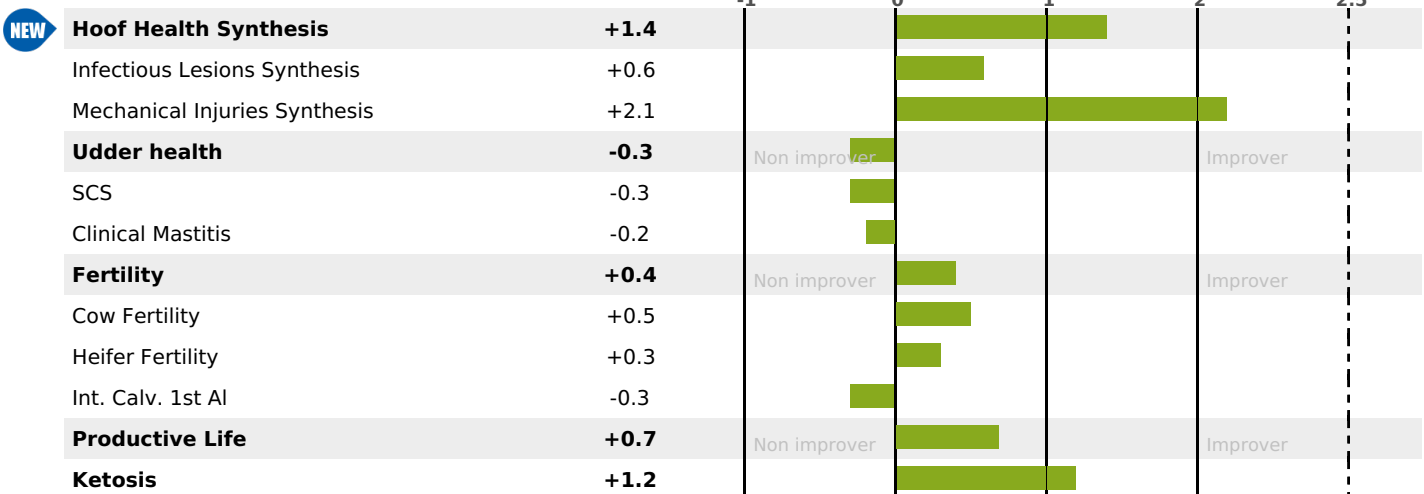

MOBIDIC

ISU

HUMMER / GUILUXE / DANGELO

131

AVAILABLE

SOLIDS

GRAZING

PRODUCTION

Milk Synthesis **+40**

842 daughter(s) - 675 Herd(s) - **Rel. 95%**

MILK	PROT. (KG)	FAT (KG)	PROT. (%)	FAT (%)	DIGER	K-CAS	B-CAS
+552	+32	+30	+0.19	+0.11	0.1	BB	A2A2

FUNCTIONAL

MILCA : MIF / MTCP : MTF
MTETR : NC

CALV. EASE	D. CALV. EASE	CALF VIT	D. CALF VIT.
95	95	95	95

HEALTH