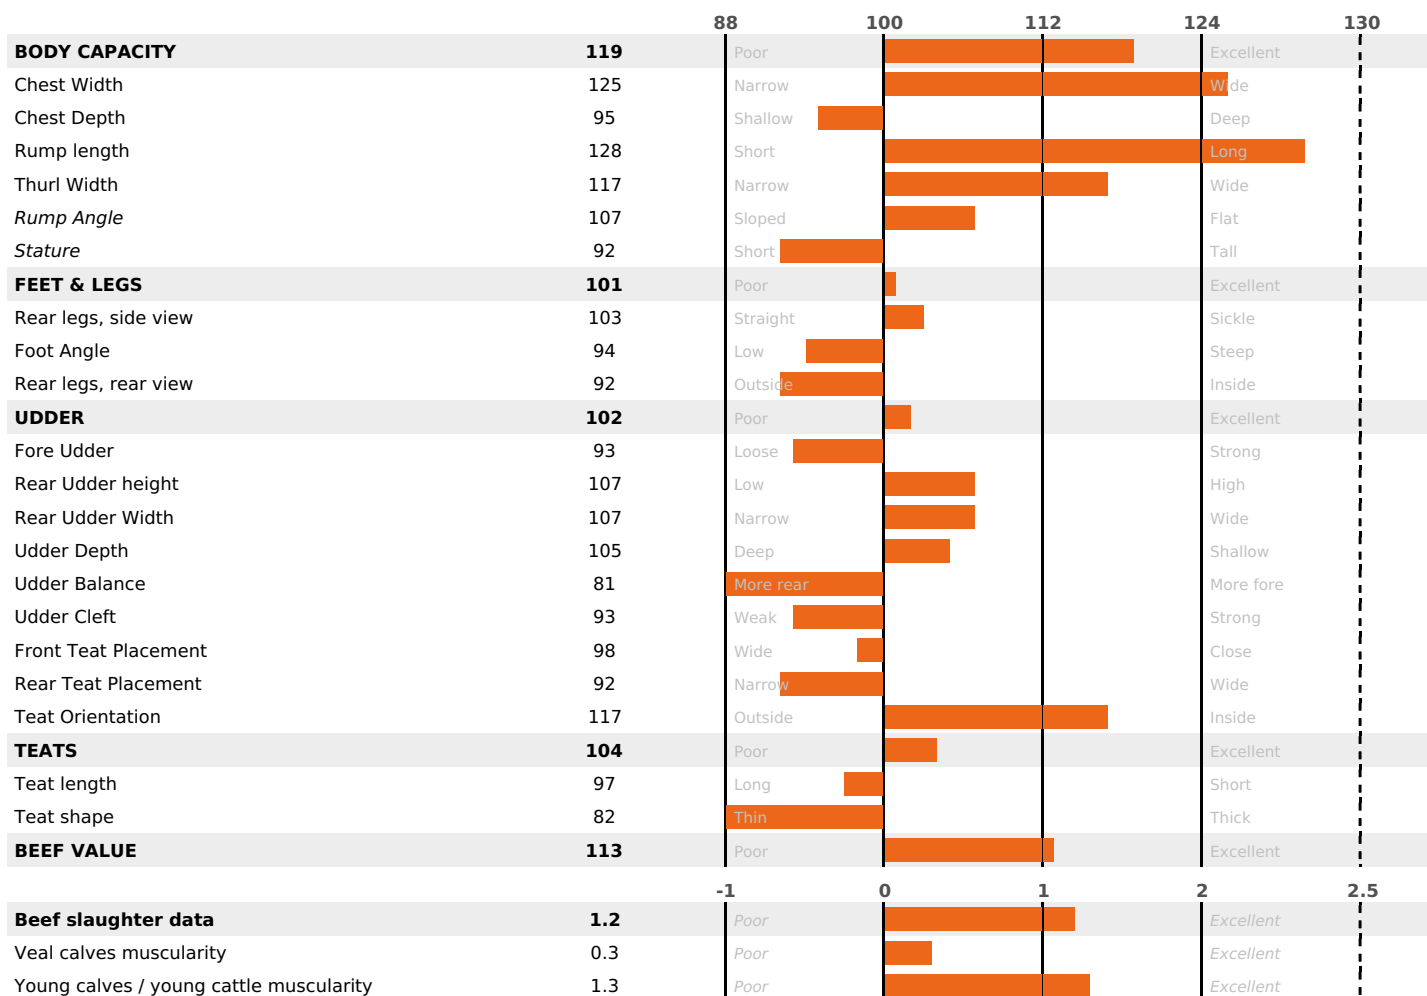

## PRODUCTION

Milk Synthesis +25

979 daughter(s) - 781 Herd(s) - Rel. 95%

MILK	PROT. (KG)	FAT (KG)	PROT. (%)	FAT (%)	DIGER
+264	+21	+13	+0.18	+0.04	-1

K-CAS	B-CAS
BB	A2A2

## FUNCTIONAL

CALV. EASE	D. CALV. EASE	CALF VIT	D. CALF VIT.
95	95	95	95

MILCA : MIF / MTCP : MTF / MTETR : NC

## HEALTH

0.1

NEW

## TYPE

113

346 daughter(s) - 275 Herd(s) - Reliability 91

NEW