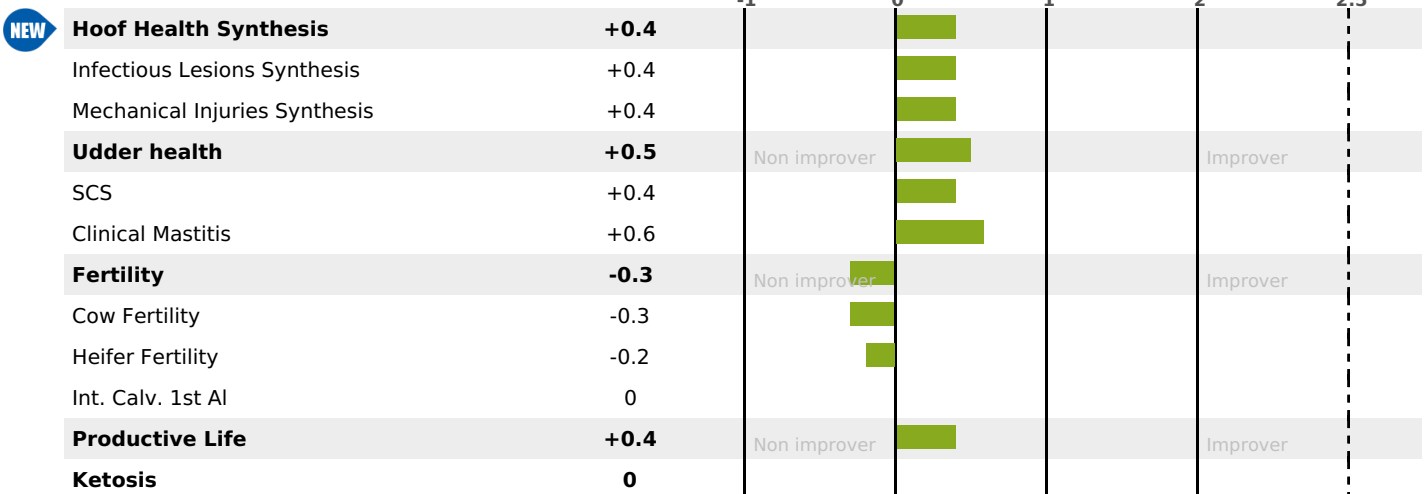

AVAILABLE

SOLIDS

POWERFULL

HEALTH

GRAZING

PRODUCTION

Milk Synthesis **+52**

308 daughter(s) - 264 Herd(s) - **Rel. 95%**

FUNCTIONAL

MILCA : MIF / MTCP : MTF
MTETR : NC

| CALV. EASE | D. CALV. EASE | CALF VIT | D. CALF VIT. |
|------------|---------------|-----------|--------------|
| 95 | 86 | 95 | 95 |

HEALTH

TYPE

105

102 daughter(s) - 86 Herd(s) - **Reliability 80**