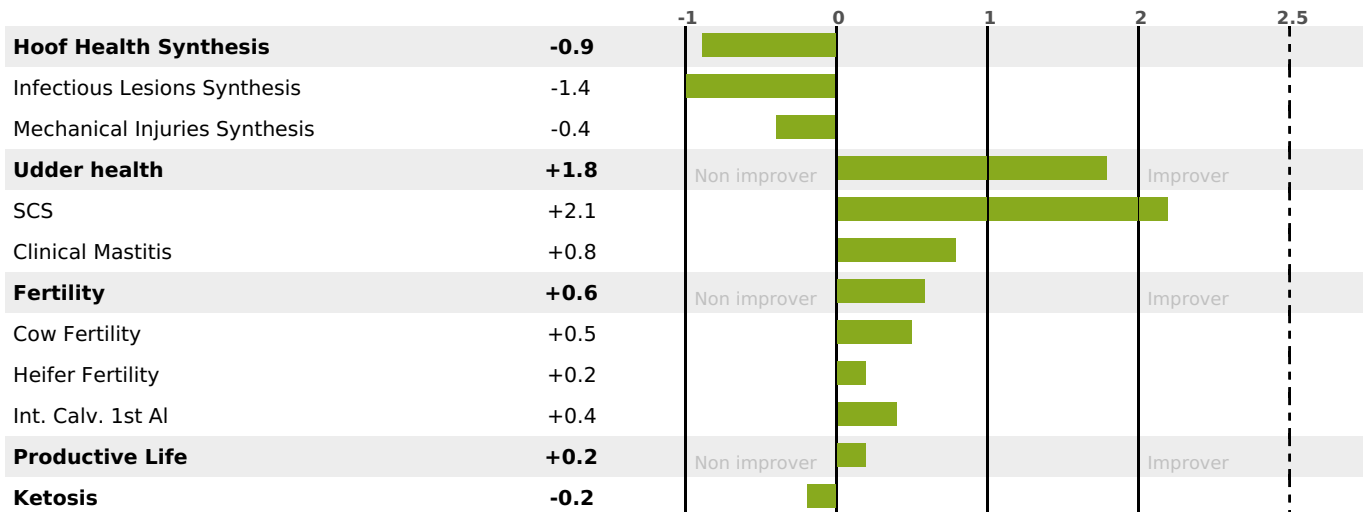

ORELSAN

ISU

MEZENC / ISOBUS / BRINK

139

AVAILABLE

SOLIDS

HEALTH

GRAZING

PRODUCTION

Milk Synthesis **+34**

190 daughter(s) - 146 Herd(s) - **Rel. 94%**

MILK	PROT. (KG)	FAT (KG)	PROT. (%)	FAT (%)	DIGER	K-CAS	B-CAS
+300	+28	+17	+0.27	+0.05	-0.5	BB	A2A2

FUNCTIONAL

MILCA : MIF / MTCP : MTF
MTETR : NC

CALV. EASE	D. CALV. EASE	CALF VIT	D. CALF VIT.
95	95	95	95

HEALTH

NEW