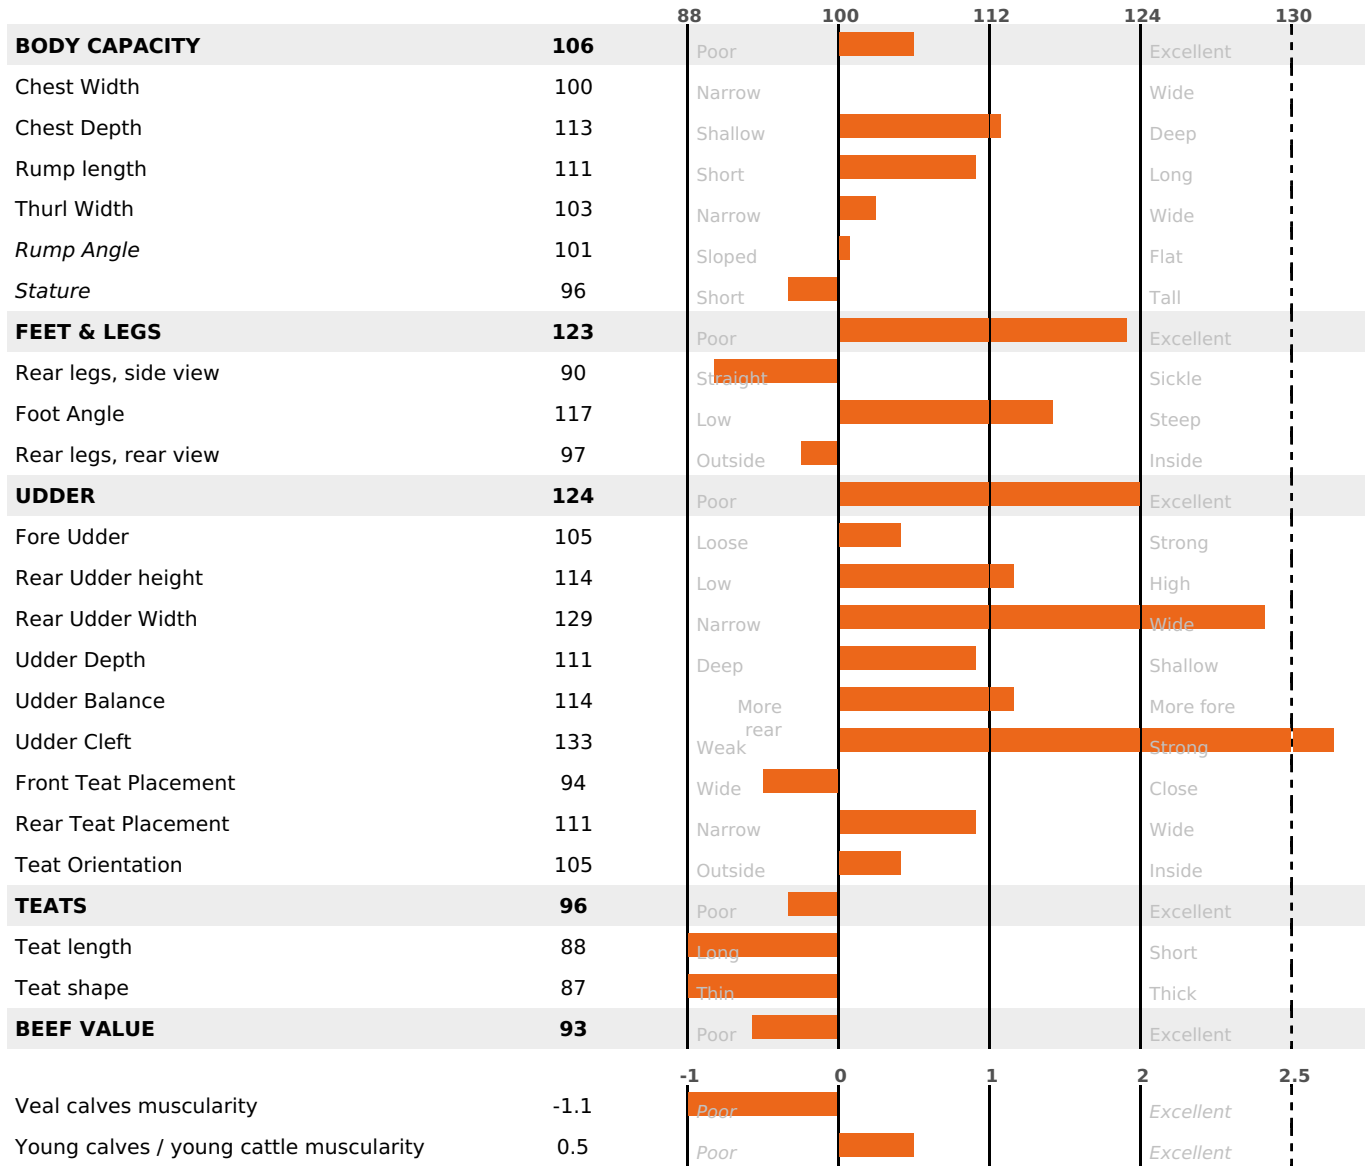

PRODUCTION

Milk Synthesis **+58**

daughter(s) - Herd(s) - **Rel. 76%**

MILK	PROT. (KG)	FAT (KG)	PROT. (%)	FAT (%)	DIGER	K-CAS	B-CAS
+912	+46	+48	+0.24	+0.21	0.6	BB	A2A2

FUNCTIONAL

MILCA : MIF / MTCP : MTF

MTETR : MTRF

CALV. EASE	D. CALV. EASE	CALF VIT	D. CALF VIT.
95	95	95	95

HEALTH

NEW

daughter(s) - Herd(s) - **Reliability 66**

FR 5245423226 - N° 96871
 BREEDER : M SPRINGINSFELD DOMINIQUE
 DAM : NOISETT
 2-305 10758KG 42,1 34,0