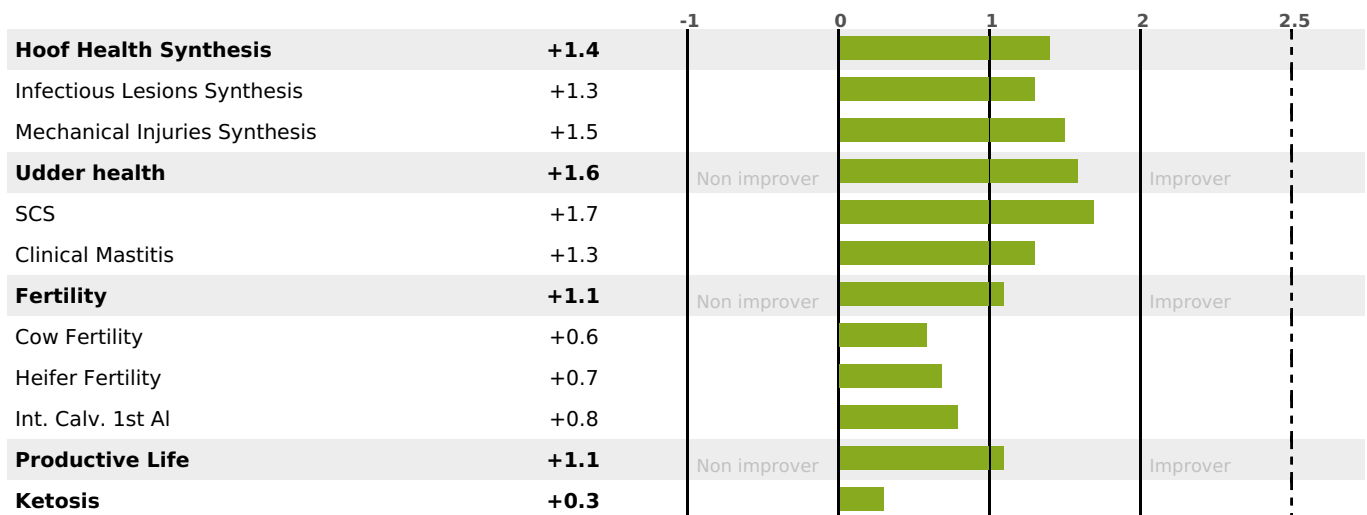

PACTOLE

ISU

MISTIK / JOLIMOME / HOBBIT

173

AVAILABLE

SOLIDS

HEALTH

GRAZING

PRODUCTION

Milk Synthesis **+58**

daughter(s) - Herd(s) - **Rel. 76%**

MILK	PROT. (KG)	FAT (KG)	PROT. (%)	FAT (%)	DIGER	K-CAS	B-CAS
+912	+46	+48	+0.24	+0.21	0.6	BB	A2A2

FUNCTIONAL

MILCA : MIF / MTCP : MTF

MTETR : MTRF

CALV. EASE	D. CALV. EASE	CALF VIT	D. CALF VIT.
95	95	95	95

HEALTH

NEW