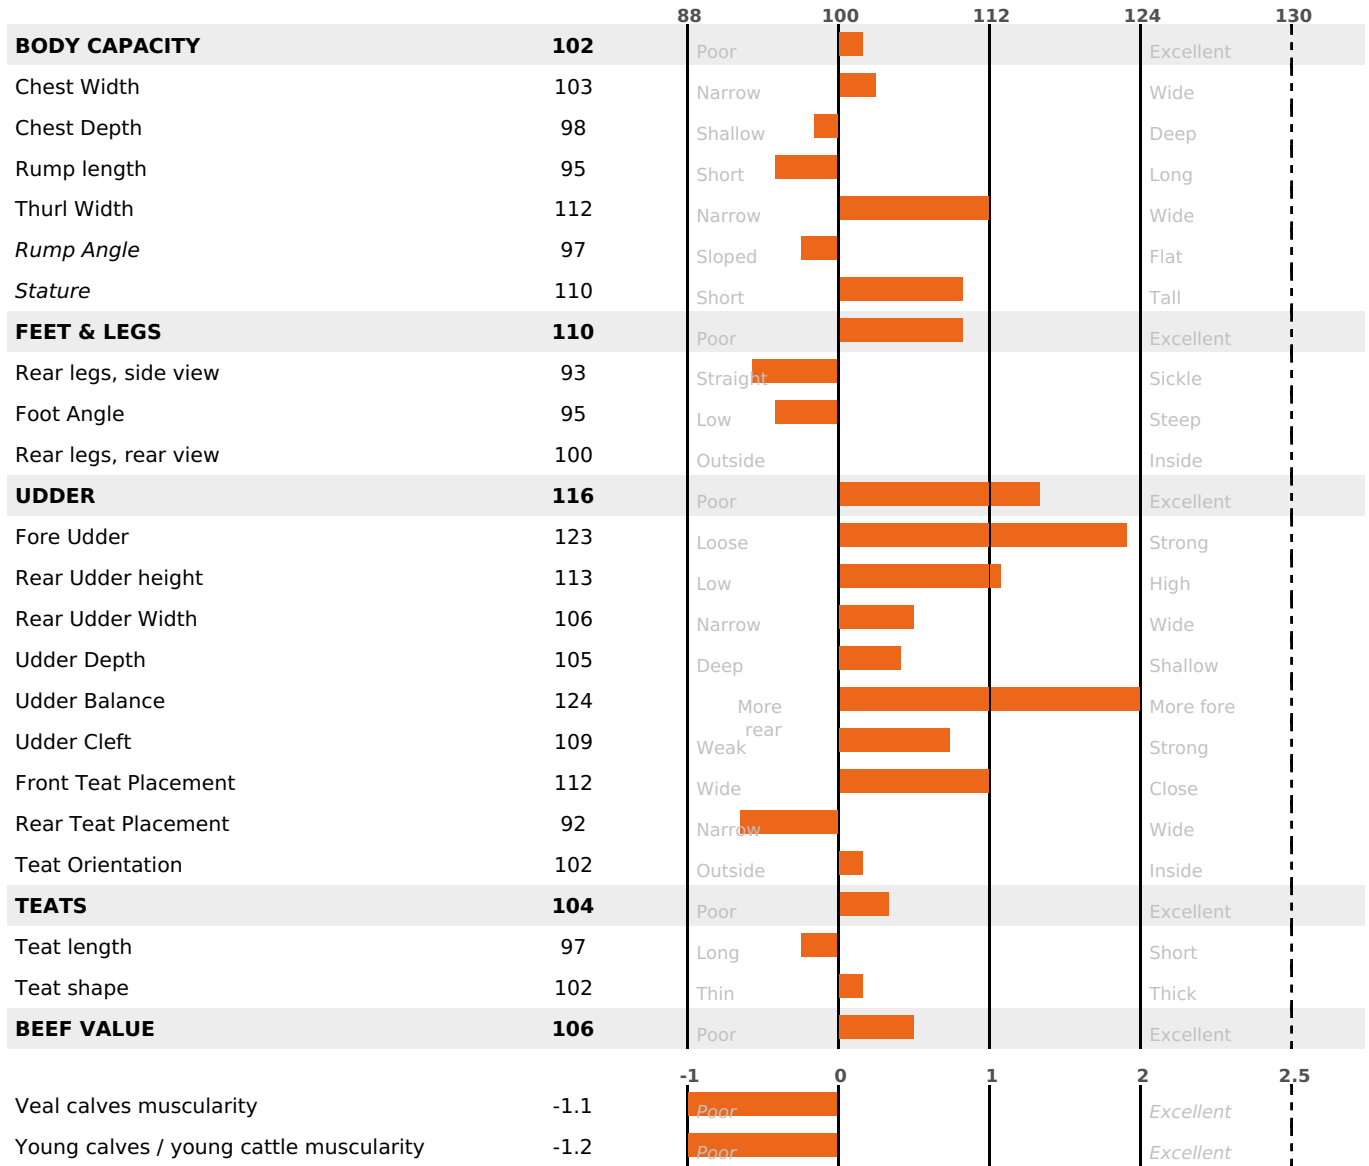

GRAZING

PRODUCTION

Milk Synthesis **+55**

daughter(s) - Herd(s) - **Rel. 77%**

MILK	PROT. (KG)	FAT (KG)	PROT. (%)	FAT (%)	DIGER	K-CAS	B-CAS
+1085	+43	+54	+0.11	+0.17	0.4	BB	A2A2

FUNCTIONAL

MILCA : MIF / MTCP : MTF

MTETR : MTRF

CALV. EASE	D. CALV. EASE	CALF VIT	D. CALF VIT.
86	95	95	95

HEALTH

NEW

daughter(s) - Herd(s) - **Reliability 67**

FR 0120003829 - N° 96856

BREEDER : GAEC DE LA FERME DE BEAULIEU

DAM : NADINE

2-305 10669KG 38 34,0