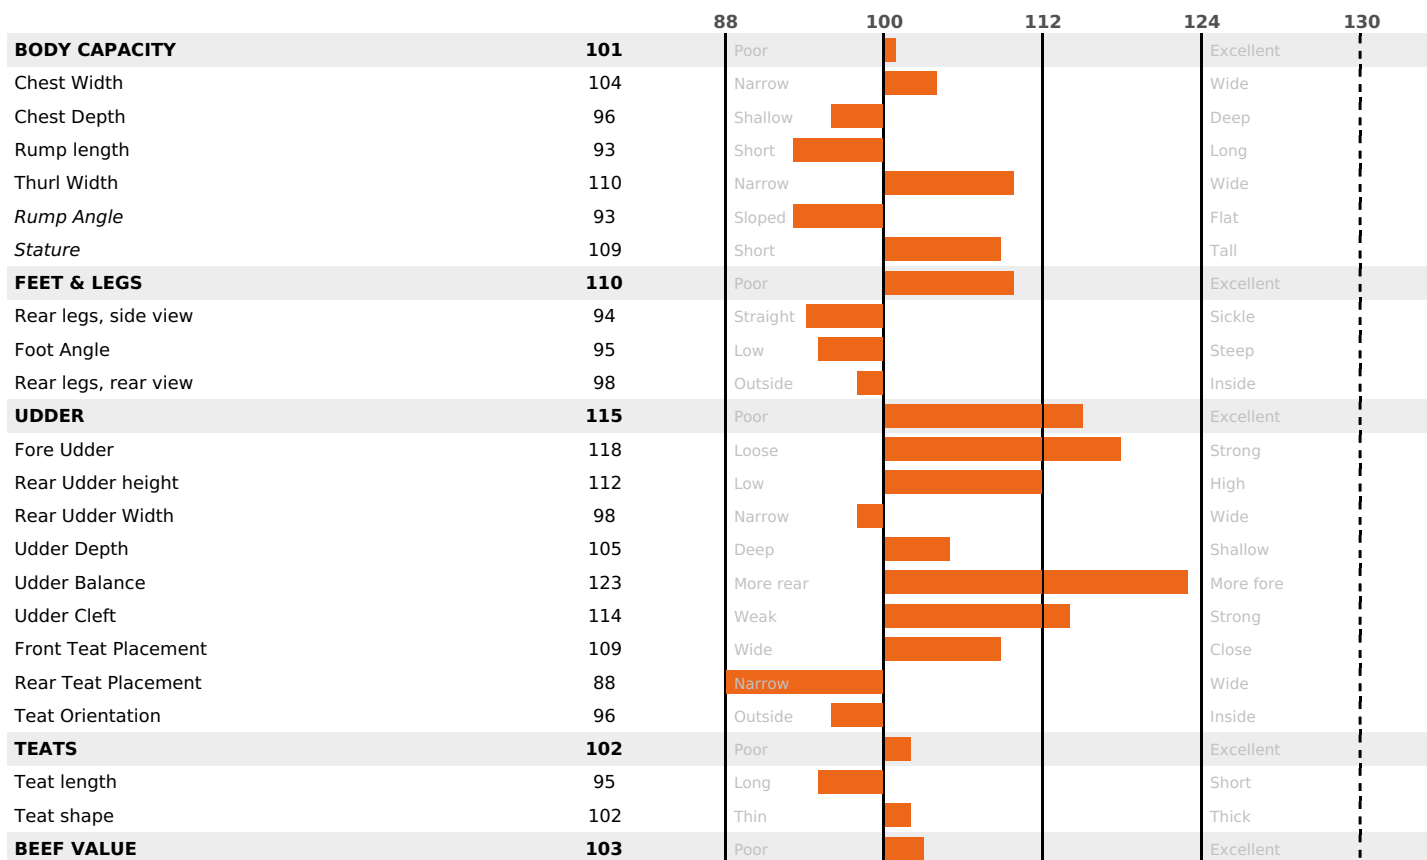

FR 0120003829 - N° 96856
BREEDER : GAEC DE LA FERME DE BEAULIEU
DAM : NADINE / 2-305 / 10669Kg / 38 / 34,0

SOLIDS POWERFULL HEALTH GRAZING

PRODUCTION

Milk Synthesis **+51**

579 daughter(s) - 477 Herd(s) - Rel. 95%

MILK	PROT. (KG)	FAT (KG)	PROT. (%)	FAT (%)	DIGER
+834	+40	+48	+0.17	+0.21	0.4

K-CAS	B-CAS
BB	A2A2

FUNCTIONAL

CALV. EASE	D. CALV. EASE	CALF VIT	D. CALF VIT.
89	95	95	95

MILCA : MIF / MTCP : MTF / MTETR : MTRF

HEALTH

1.2

NEW

TYPE

113

169 daughter(s) - 145 Herd(s) - Reliability 85

NEW