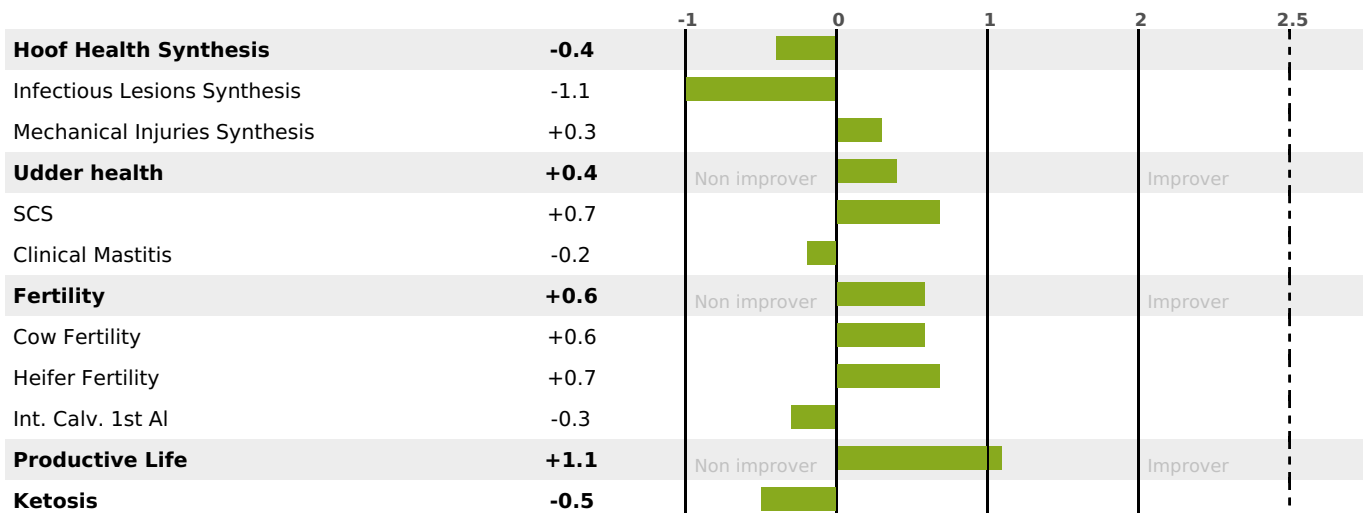

GRAZING

PRODUCTION

Milk Synthesis **+32**

269 daughter(s) - 221 Herd(s) - **Rel. 95%**

MILK	PROT. (KG)	FAT (KG)	PROT. (%)	FAT (%)	DIGER	K-CAS	B-CAS
+1128	+27	+36	-0.13	-0.11	1.1	AA	A1A1

FUNCTIONAL

MILCA : MIF / MTCP : MTF
MTETR : MTRF

CALV. EASE	D. CALV. EASE	CALF VIT	D. CALF VIT.
95	95	95	95

HEALTH

0.6

NEW

81 daughter(s) - 72 Herd(s) - **Reliability 79**

FR 4974878265 - N° 95730

BREEDER : GAEC FROUIN

DAM : JURASIENNE