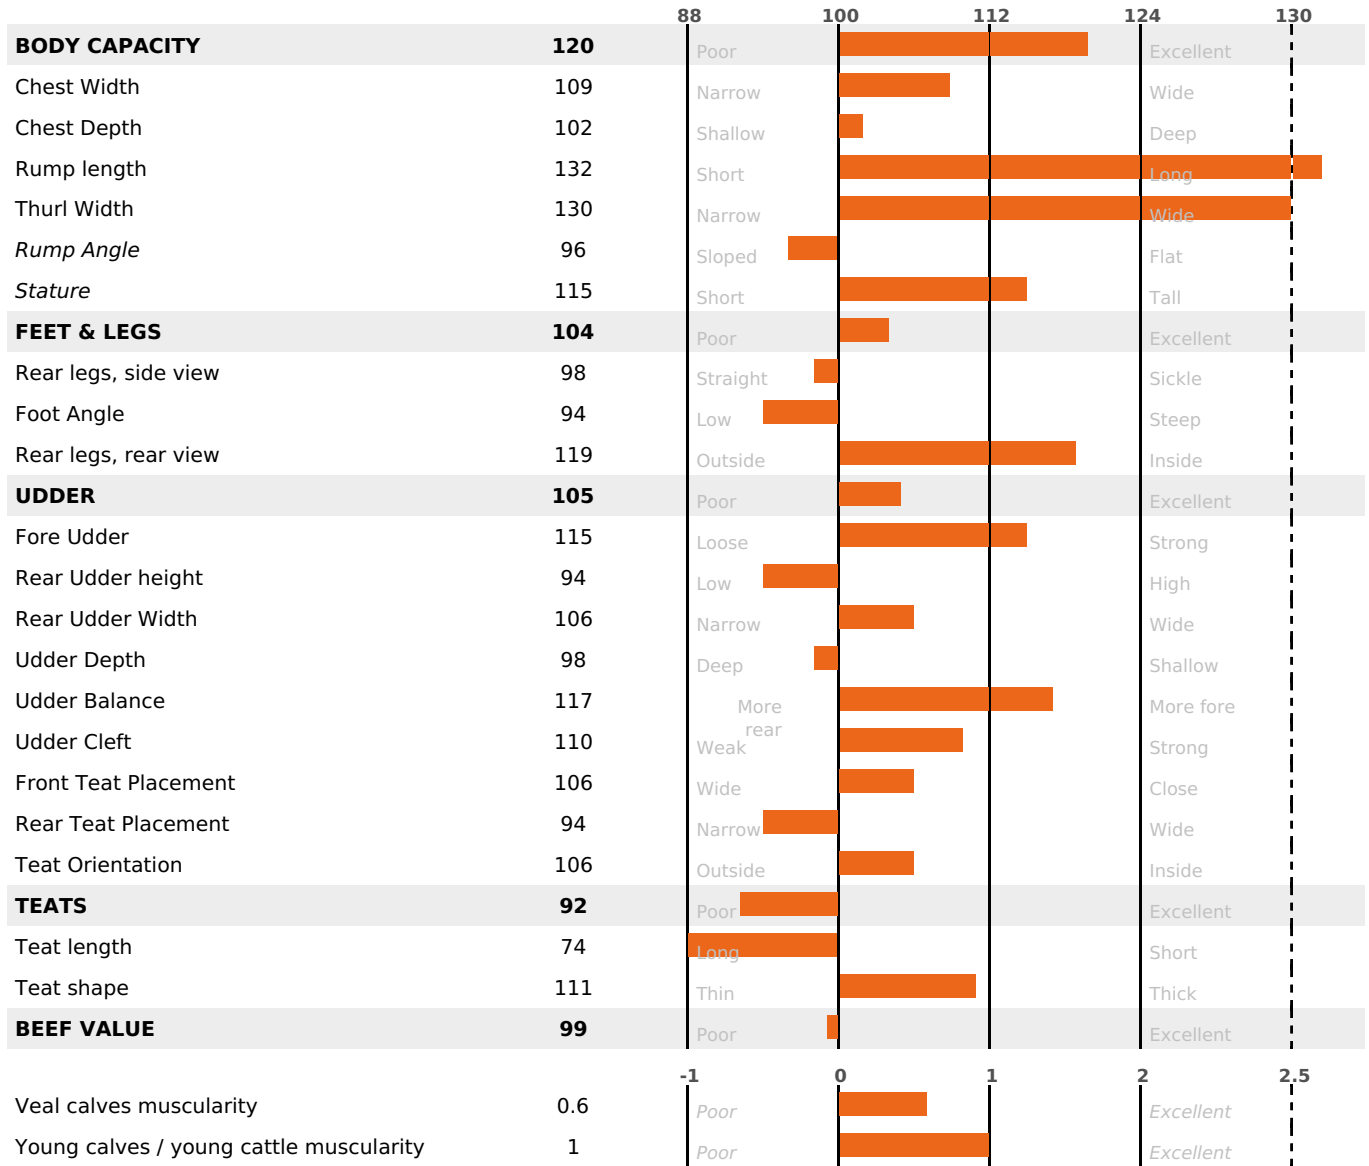

AVAILABLE

POWERFULL

HEALTH

GRAZING

PRODUCTION

Milk Synthesis **+34**

253 daughter(s) - 237 Herd(s) - **Rel. 95%**

MILK	PROT. (KG)	FAT (KG)	PROT. (%)	FAT (%)	DIGER	K-CAS	B-CAS
+1097	+32	+24	-0.08	-0.31	-0.1	AB	A2A2

FUNCTIONAL

MILCA : MIF / MTCP : MTF

MTETR : MTRC

CALV. EASE	D. CALV. EASE	CALF VIT	D. CALF VIT.
74	95	95	90

HEALTH

-0.4

NEW

87 daughter(s) - 79 Herd(s) - **Reliability 79**

FR 2524422048 - N° 96016

BREEDER : GAEC DE LA MOTTE

DAM : NAILLE

3-305 9028KG 37.5 34,3