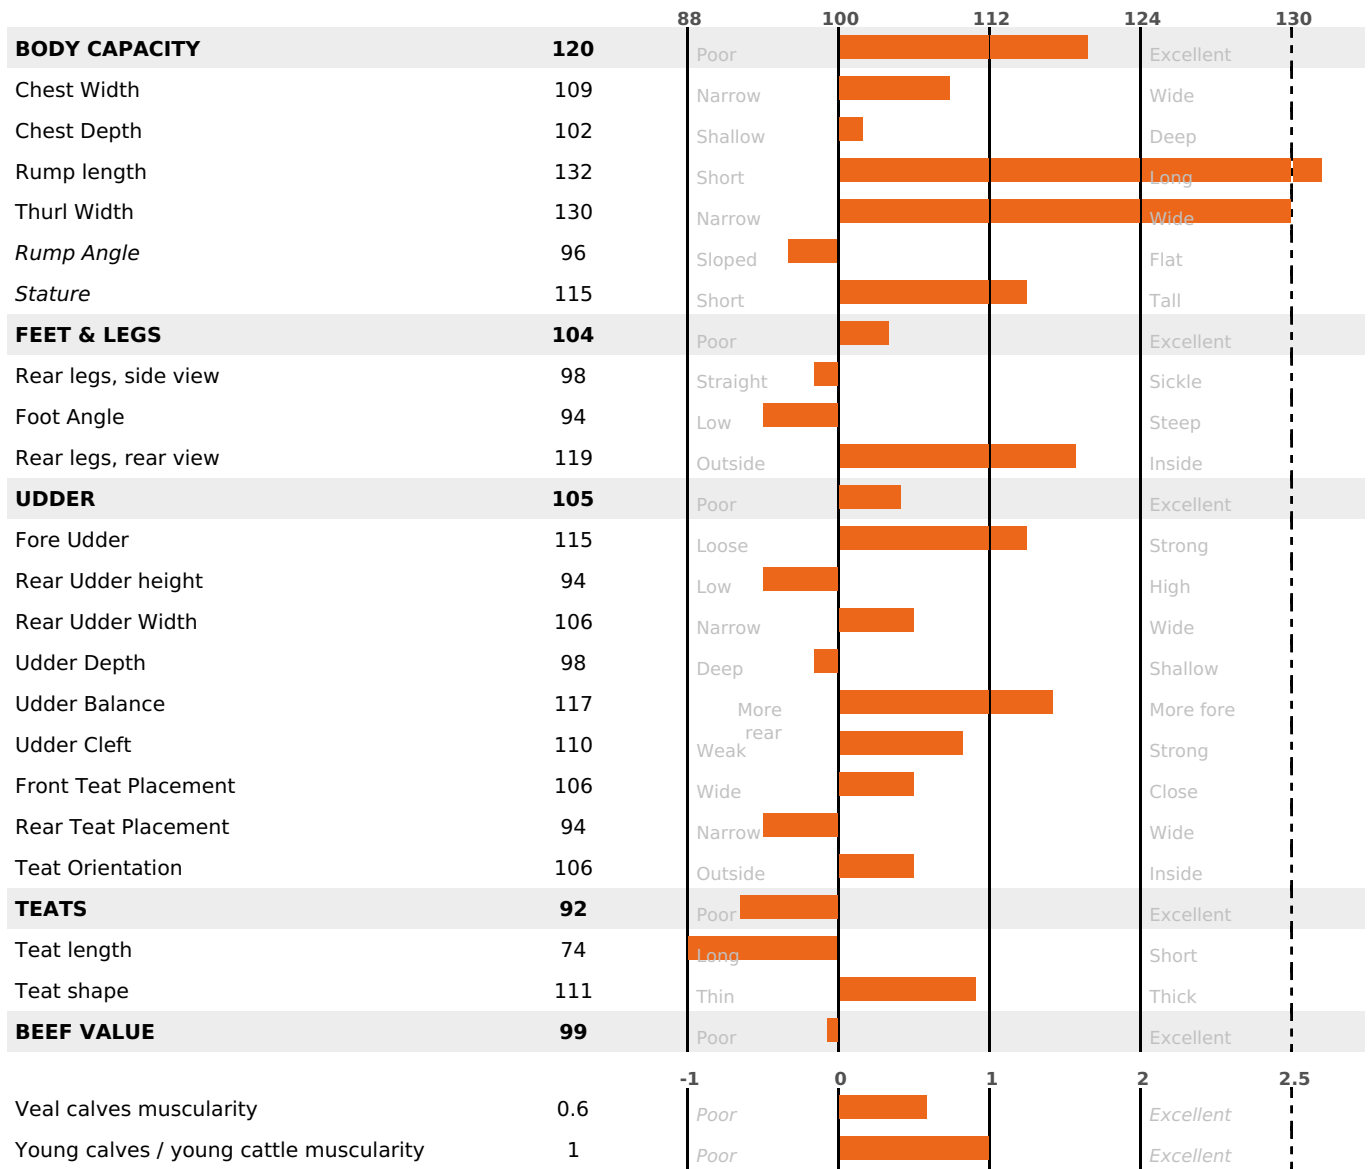

AVAILABLE

POWERFULL

HEALTH

GRAZING

PRODUCTION

Milk Synthesis **+34**

253 daughter(s) - 237 Herd(s) - **Rel. 95%**

MILK	PROT. (KG)	FAT (KG)	PROT. (%)	FAT (%)	DIGER	K-CAS	B-CAS
+1097	+32	+24	-0.08	-0.31	-0.1	AB	A2A2

FUNCTIONAL

MILCA : MIF / MTCP : MTF
MTETR : MTRC

CALV. EASE	D. CALV. EASE	CALF VIT	D. CALF VIT.
74	95	95	90

HEALTH

-0.4

NEW

87 daughter(s) - 79 Herd(s) - **Reliability 79**

FR 2524422048 - N° 96016
 BREEDER : GAEC DE LA MOTTE
 DAM : NAILLE
 3-305 9028KG 37.5 34,3