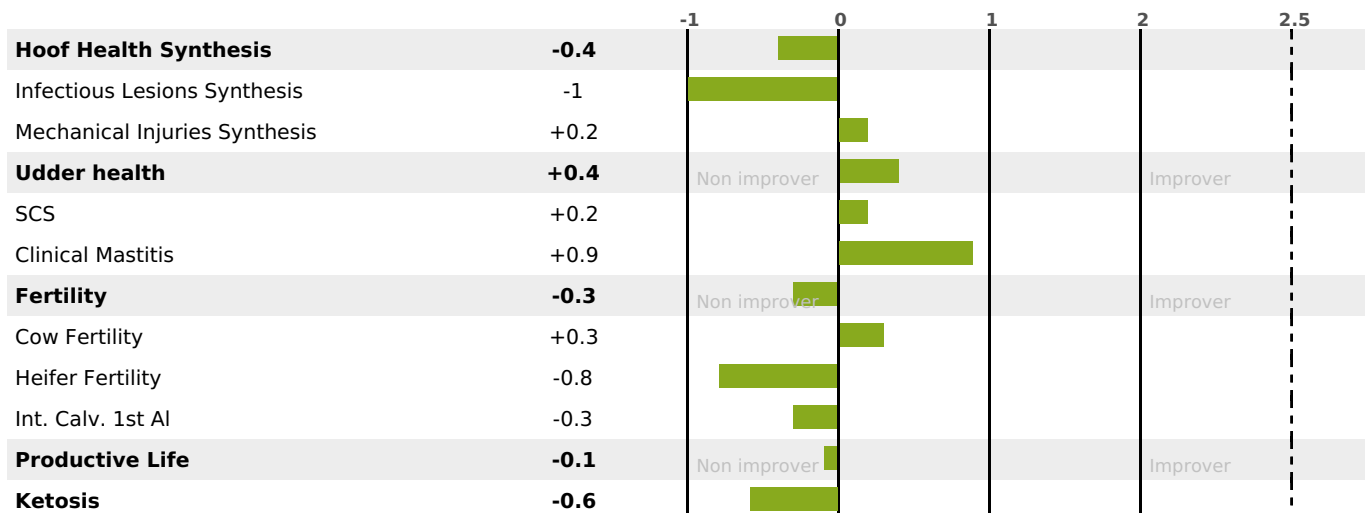

AVAILABLE

POWERFULL

HEALTH

GRAZING

PRODUCTION

Milk Synthesis **+34**

253 daughter(s) - 237 Herd(s) - **Rel. 95%**

MILK	PROT. (KG)	FAT (KG)	PROT. (%)	FAT (%)	DIGER	K-CAS	B-CAS
+1097	+32	+24	-0.08	-0.31	-0.1	AB	A2A2

FUNCTIONAL

MILCA : MIF / MTCP : MTF
MTETR : MTRC

CALV. EASE	D. CALV. EASE	CALF VIT	D. CALF VIT.
74	95	95	90

HEALTH

-0.4

NEW

87 daughter(s) - 79 Herd(s) - **Reliability 79**

FR 2524422048 - N° 96016
 BREEDER : GAEC DE LA MOTTE
 DAM : NAILLE
 3-305 9028KG 37.5 34,3