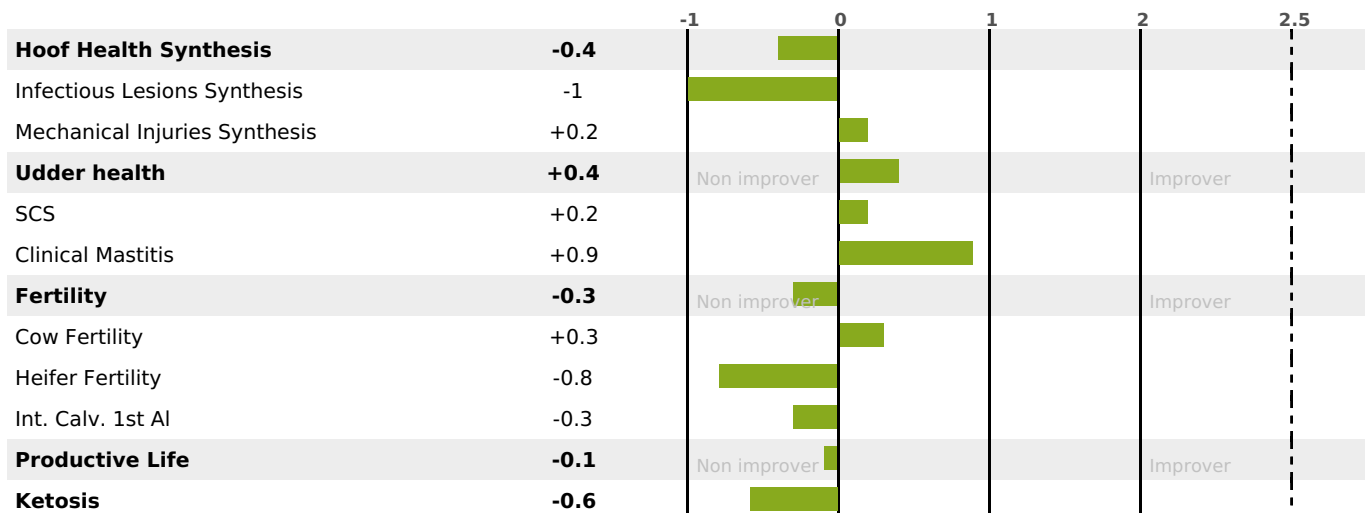

AVAILABLE

POWERFULL

HEALTH

GRAZING

PRODUCTION

Milk Synthesis **+34**

253 daughter(s) - 237 Herd(s) - **Rel. 95%**

MILK	PROT. (KG)	FAT (KG)	PROT. (%)	FAT (%)	DIGER	K-CAS	B-CAS
+1097	+32	+24	-0.08	-0.31	-0.1	AB	A2A2

FUNCTIONAL

MILCA : MIF / MTCP : MTF

MTETR : MTRC

CALV. EASE	D. CALV. EASE	CALF VIT	D. CALF VIT.
74	95	95	90

HEALTH

-0.4

NEW

87 daughter(s) - 79 Herd(s) - **Reliability 79**