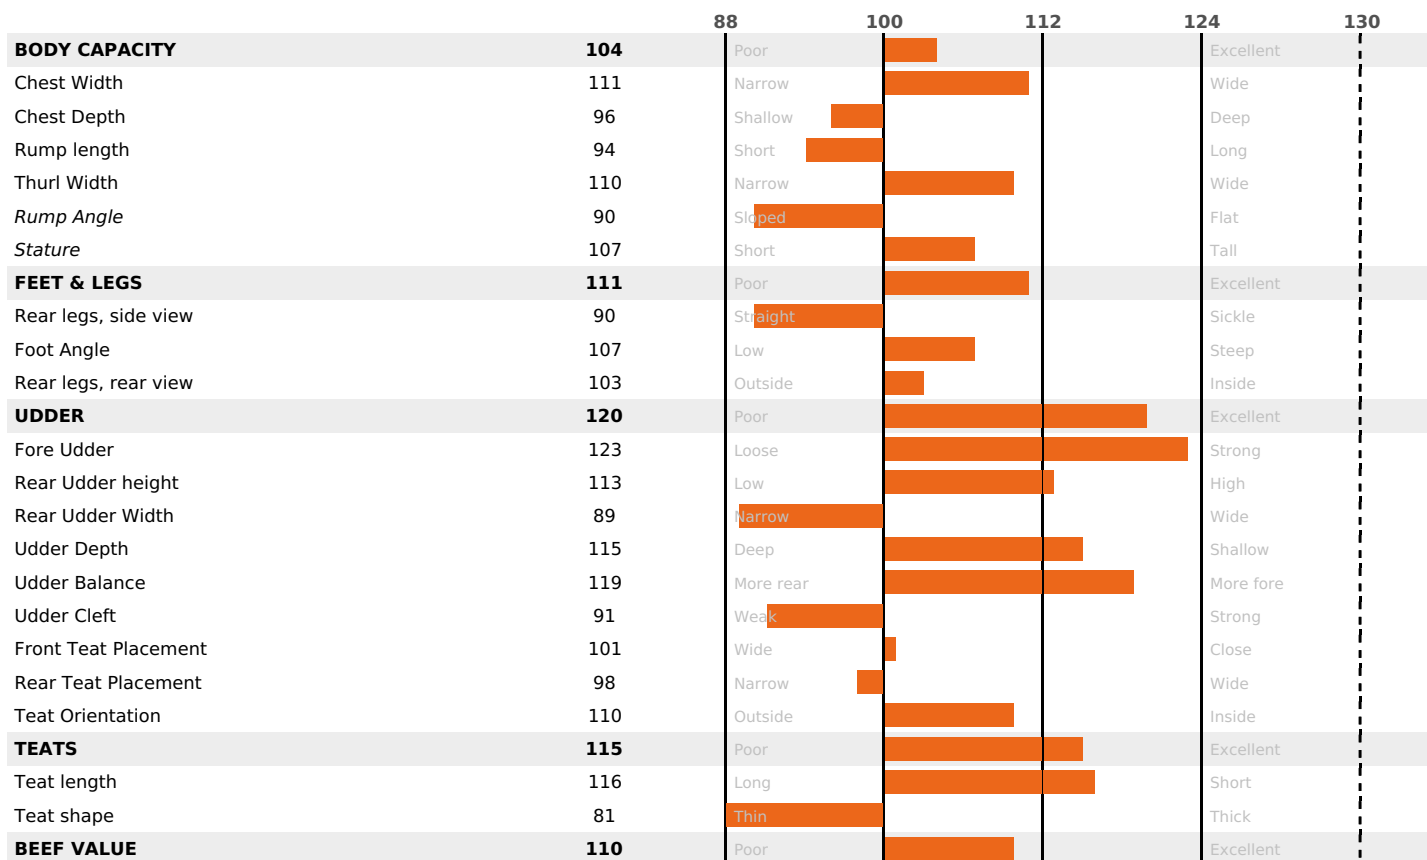

FR 2537722854 - N° 96018
BREEDER : GAEC MARGUET
DAM : MANETTE / 3-297 / 13392Kg / 34 / 37,7

POWERFULL HEALTH GRAZING

PRODUCTION

Milk Synthesis -4

430 daughter(s) - 339 Herd(s) - Rel. 95%

MILK	PROT. (KG)	FAT (KG)	PROT. (%)	FAT (%)	DIGER
+110	-1	-7	-0.06	-0.16	-0.8

K-CAS	B-CAS
AB	A1A2

FUNCTIONAL

CALV. EASE	D. CALV. EASE	CALF VIT	D. CALF VIT.
93	95	95	90

MILCA : MIF / MTCP : MTF / MTETR : MTRF

HEALTH

0.5

NEW

TYPE

119

183 daughter(s) - 153 Herd(s) - Reliability 86

NEW