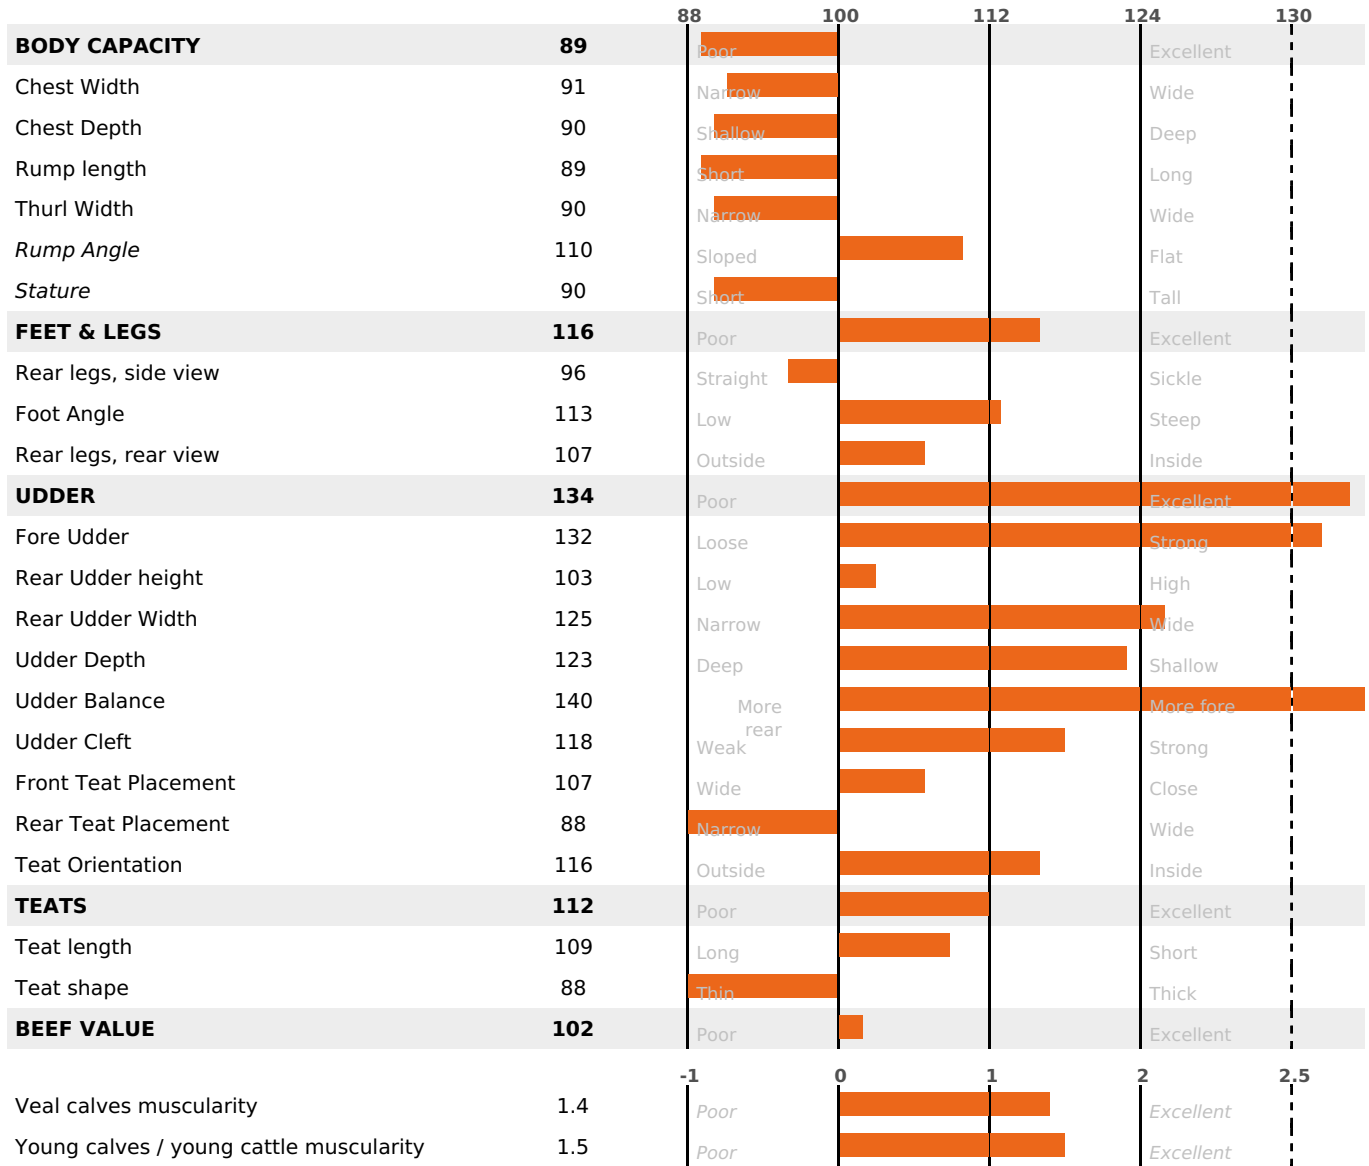

GRAZING

PRODUCTION

Milk Synthesis **+39**

daughter(s) - Herd(s) - **Rel. 77%**

MILK	PROT. (KG)	FAT (KG)	PROT. (%)	FAT (%)	DIGER	K-CAS	B-CAS
+668	+30	+38	+0.11	+0.18	0.7	BB	A2A2

FUNCTIONAL

MILCA : MIF / MTCP : MTF

MTETR : MTRF

CALV. EASE	D. CALV. EASE	CALF VIT	D. CALF VIT.
95	95	95	95

HEALTH

1.6

NEW

daughter(s) - Herd(s) - **Reliability 67**

FR 7038216538 - N° A0926

BREEDER : GAEC B B D

DAM : PEPITE

3-288 9208KG 45.2 35,5