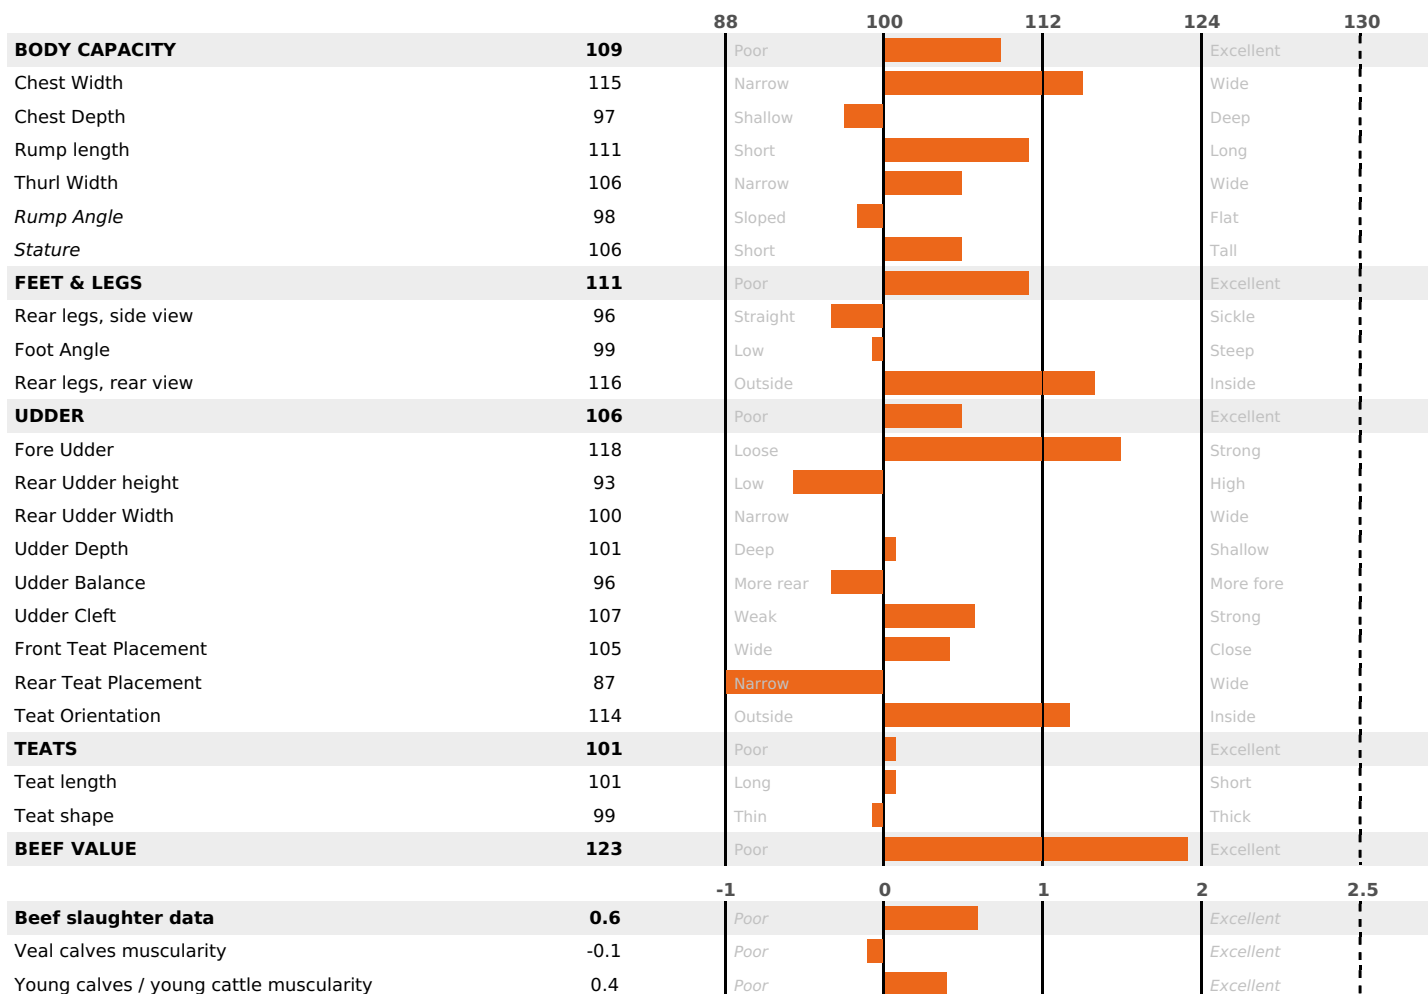

FR 2531693485 - N° A0184
BREEDER : GAEC DE CHEZ LE ROI
DAM : PAGODE / 1-305 / 5432Kg / 39,3 / 35,5

SOLIDS POWERFULL HEALTH GRAZING

PRODUCTION

Milk Synthesis **+56**

23 daughter(s) - 22 Herd(s) - Rel. 82%

MILK	PROT. (KG)	FAT (KG)	PROT. (%)	FAT (%)	DIGER
+1091	+44	+54	+0.12	+0.13	0.5

K-CAS	B-CAS
BB	A2A2

FUNCTIONAL

CALV. EASE	D. CALV. EASE	CALF VIT	D. CALF VIT.
95	95	95	95

MILCA : MIC / MTCP : MTF / MTETR : MTRF

HEALTH

1.1

NEW

TYPE

116

17 daughter(s) - 16 Herd(s) - Reliability 71

NEW