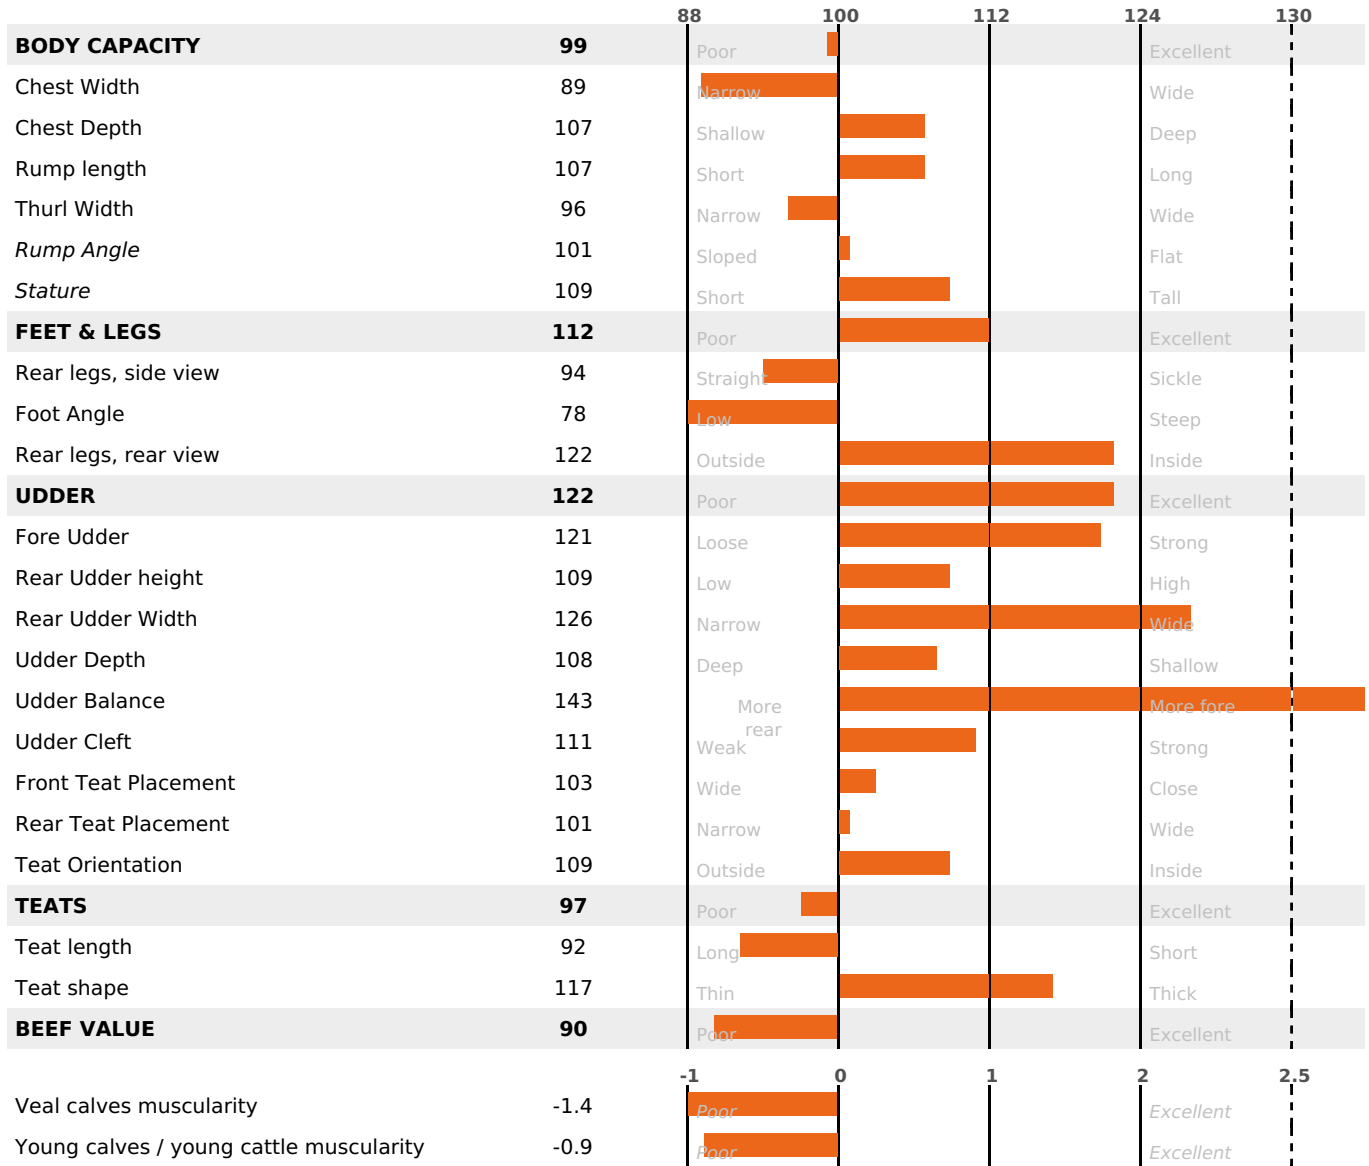

GRAZING

PRODUCTION

Milk Synthesis **+63**

daughter(s) - Herd(s) - **Rel. 76%**

MILK	PROT. (KG)	FAT (KG)	PROT. (%)	FAT (%)	DIGER	K-CAS	B-CAS
+1422	+50	+64	+0.06	+0.1	-0.1	AB	A1A2

FUNCTIONAL

MILCA : MIF / MTCP : MTF

MTETR : MTRF

CALV. EASE	D. CALV. EASE	CALF VIT	D. CALF VIT.
95	95	95	95

HEALTH

1.1

NEW

daughter(s) - Herd(s) - **Reliability 66**

FR 2546082494 - N° A1418
 BREEDER : GAEC DU CERNEUX
 DAM : PINUP
 2-305 8012KG 35.6 34,1