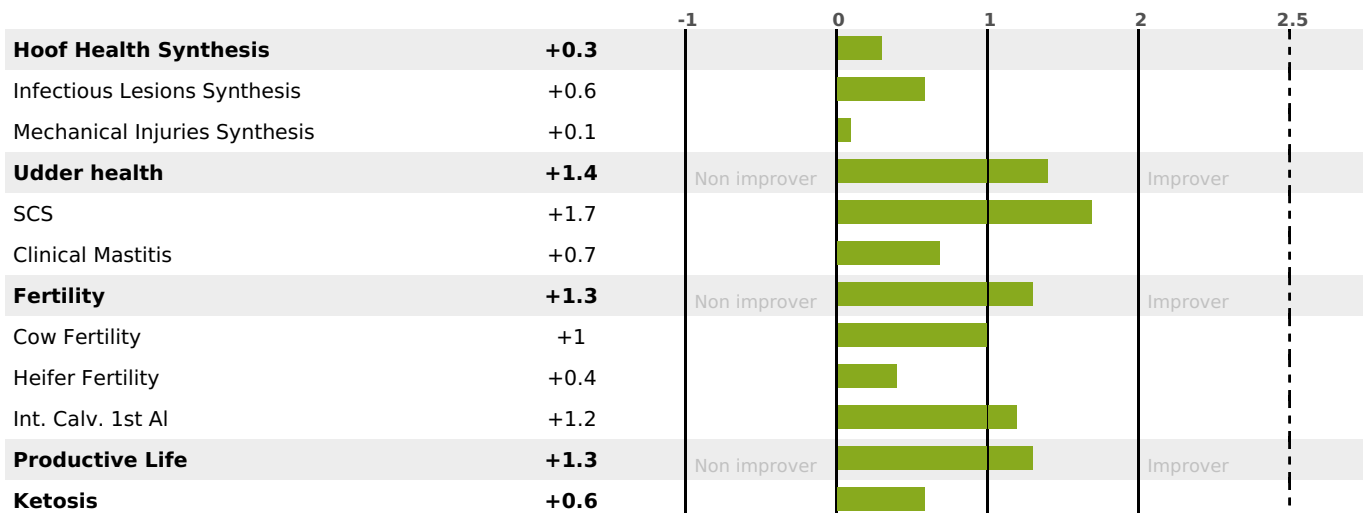

HEALTH

2.2

NEW