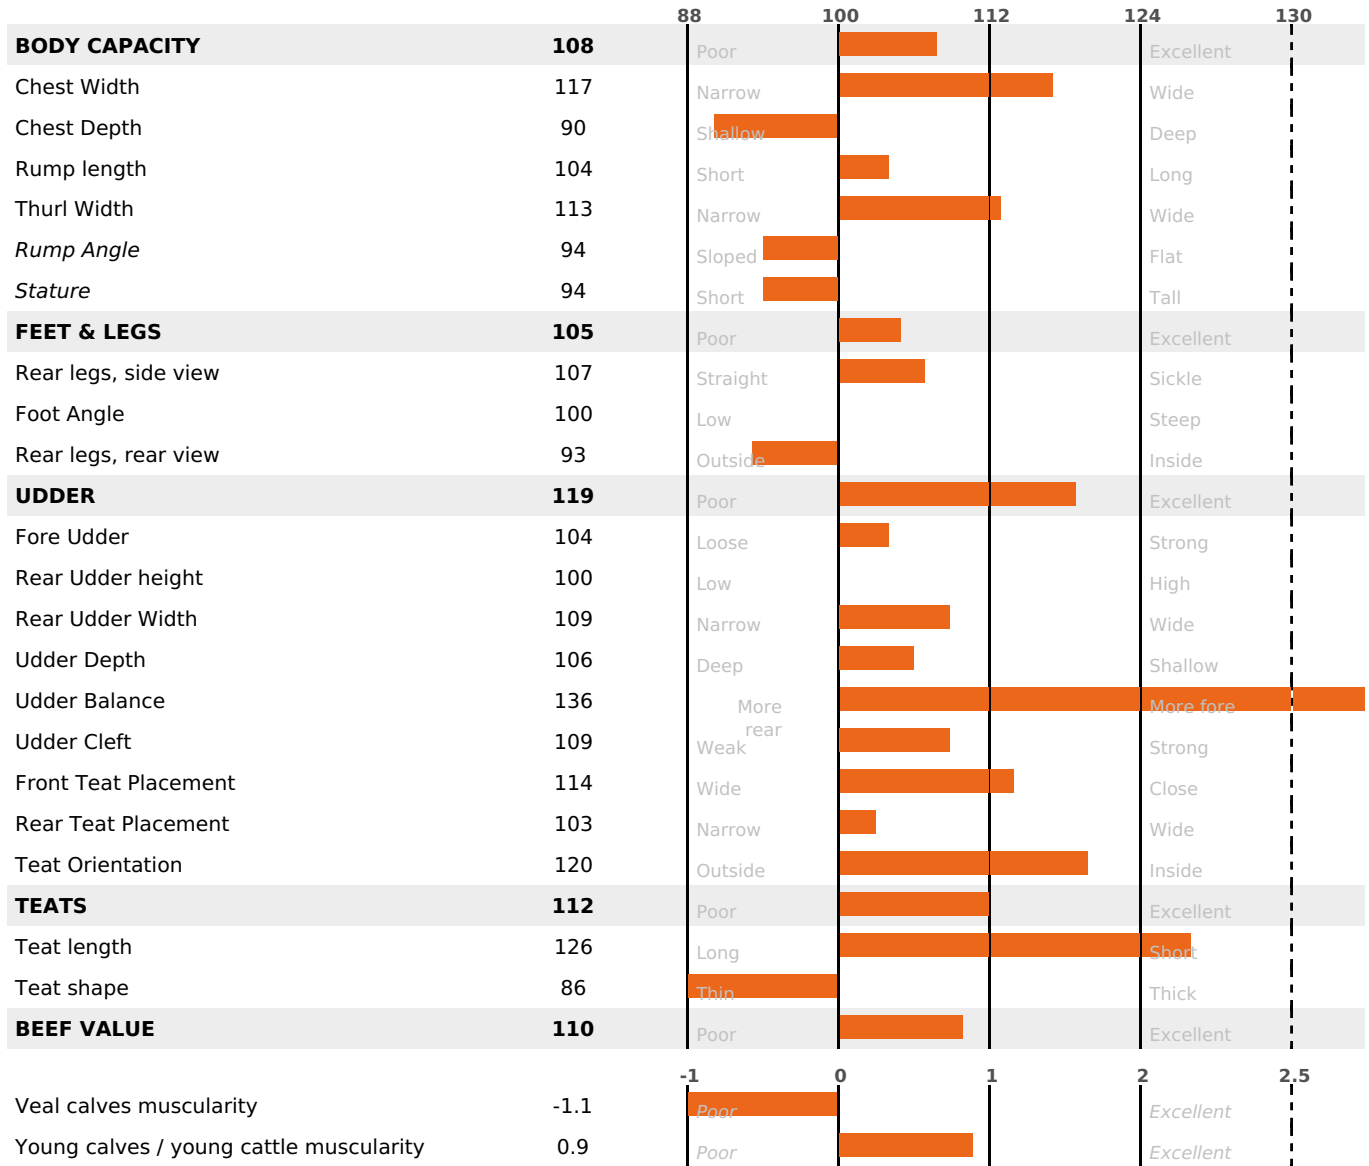

GRAZING

PRODUCTION

Milk Synthesis **+42**

daughter(s) - Herd(s) - **Rel. 76%**

MILK	PROT. (KG)	FAT (KG)	PROT. (%)	FAT (%)	DIGER	K-CAS	B-CAS
+657	+36	+25	+0.22	-0.02	-1.9	BB	A2A2

FUNCTIONAL

MILCA : MIF / MTCP : MTF
MTETR : MTRF

CALV. EASE	D. CALV. EASE	CALF VIT	D. CALF VIT.
95	95	95	95

HEALTH

2.2

NEW

daughter(s) - Herd(s) - **Reliability 62**

FR 2532946216 - N° A1424
 BREEDER : EARL EARL LES HAUTS SAVOYARDS
 DAM : REUNION
 1-253 8018KG 41.6 36,4