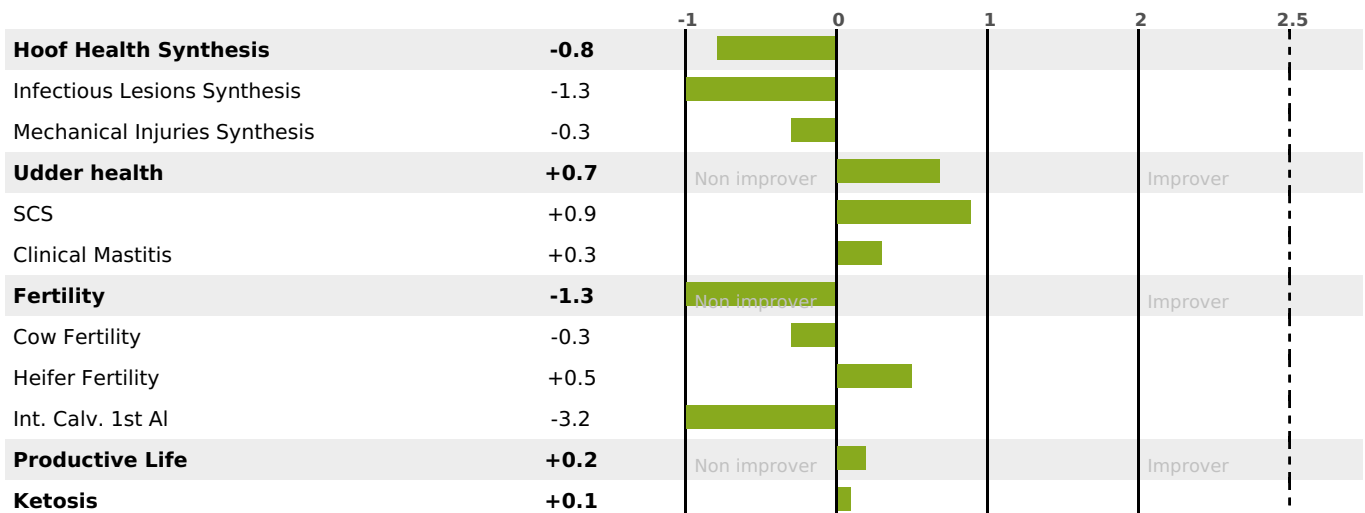

HEALTH

-0.6

NEW